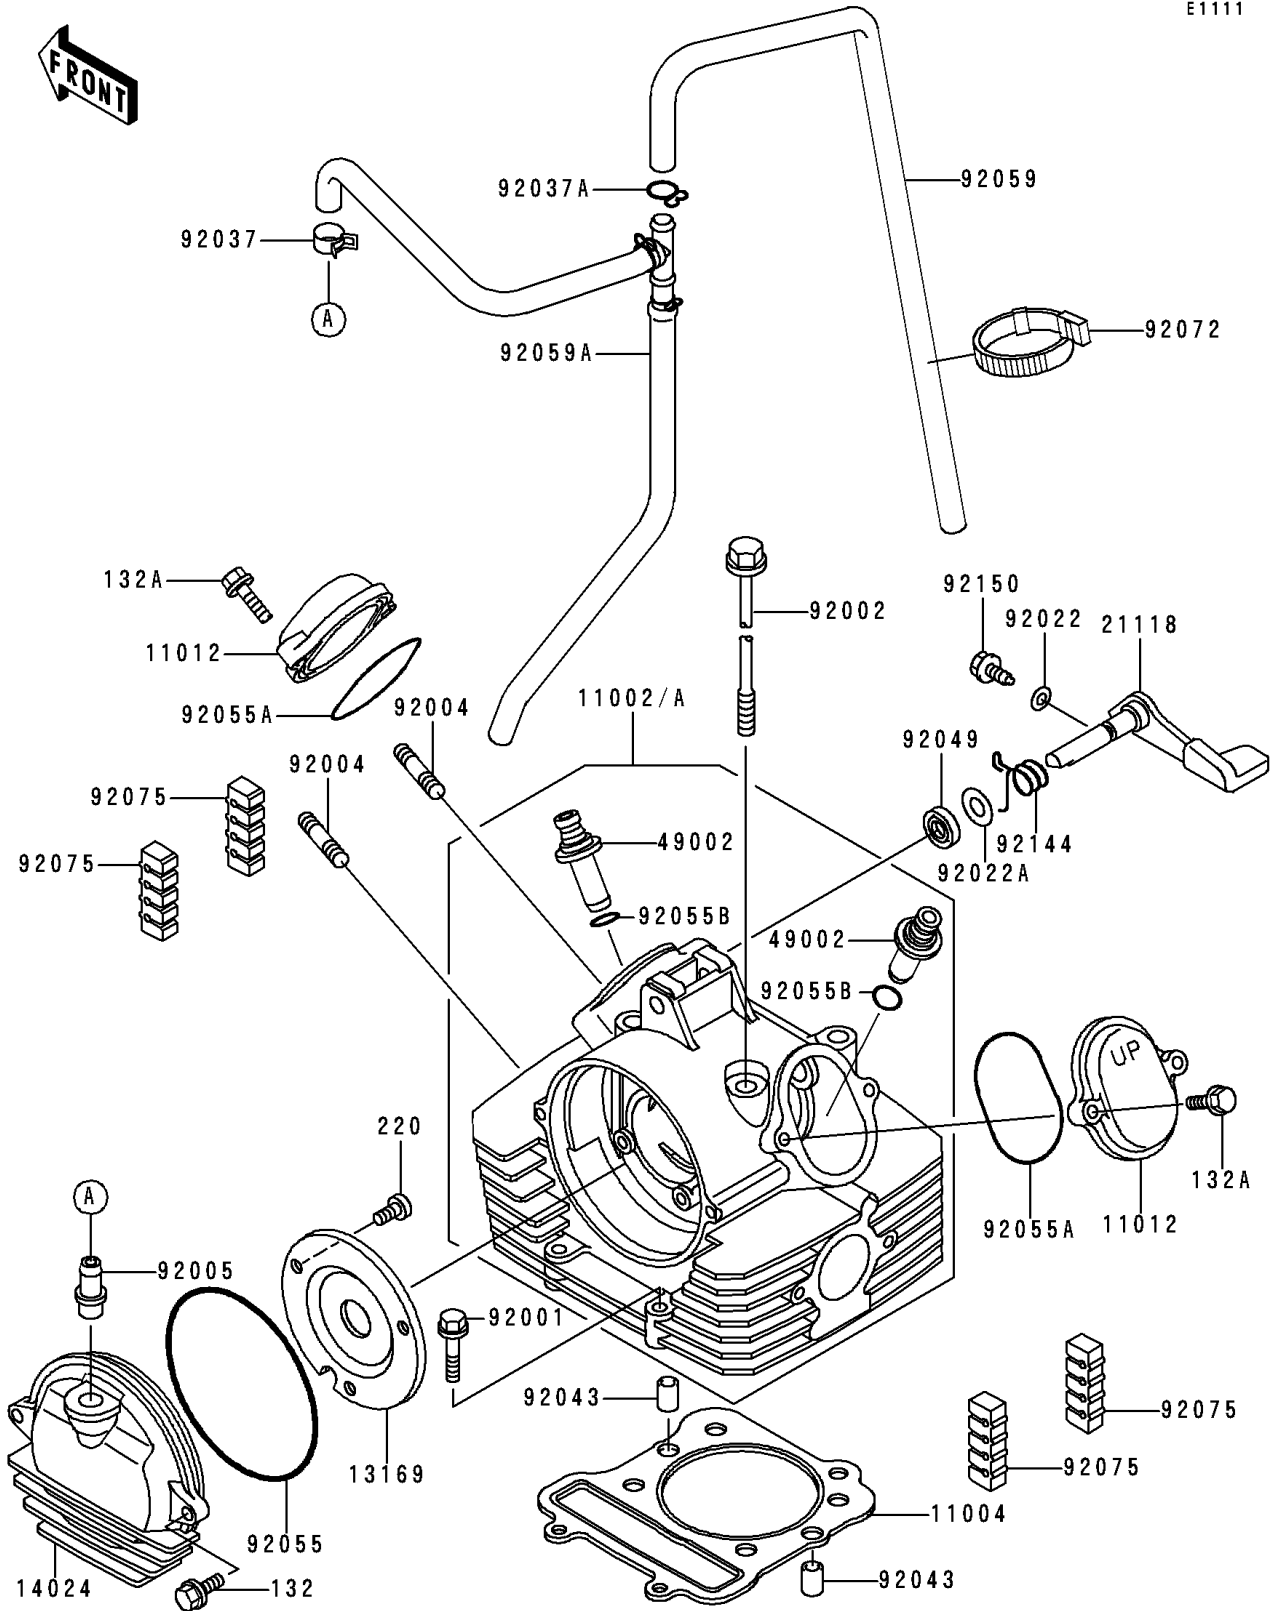

# 1991 Bayou 300 PARTS DIAGRAM

Cylinder Head

E1111

# 1991 Bayou 300 PARTS LIST

## Cylinder Head

ITEM NAME	PART NUMBER	QUANTITY
BOLT-FLANGED-SMALL (Ref # 132)	132Y0616	2
BOLT-FLANGED-SMALL (Ref # 132A)	132Y0625	4
SCREW-PAN-CROS,6X10 (Ref # 220)	220B0610	3
HEAD-ASSY-CYLINDER (Ref # 11002A)	11002-5043	1
GASKET-HEAD (Ref # 11004)	11004-1183	1
CAP,ROCKER ARM (Ref # 11012)	11012-1486	2
PLATE,CAMSHAFT COVER (Ref # 13169)	13169-1961	1
COVER,CAMSHAFT (Ref # 14024)	14024-1060	1
DECOMPRESSOR,LEVER (Ref # 21118)	21118-1062	1
GUIDE-VALVE (Ref # 49002)	49002-1092	2
BOLT,FLANGED,6X32 (Ref # 92001)	92003-229	2
BOLT,8X233 (Ref # 92002)	92002-1515	4
STUD,8X30 (Ref # 92004)	92004-1121	2
FITTING,BREATHER PIPE (Ref # 92005)	92005-1124	1
WASHER,6.1X12X1 (Ref # 92022)	92022-077	1
WASHER,10.2X20X0.5 (Ref # 92022A)	92022-1649	1
CLAMP (Ref # 92037)	92037-1181	1
CLAMP,FUEL TUBE (Ref # 92037A)	92037-1271	1
PIN,8.2X10X14 (Ref # 92043)	92043-1264	2
SEAL-OIL,SD10205-1HS (Ref # 92049)	92049-1286	1
RING-O,99MM (Ref # 92055)	92055-107	1
RING-O,53.5X2.6 (Ref # 92055A)	92055-112	2
RING-O,11.7MM (Ref # 92055B)	92055-1265	2
TUBE,BREATHER (Ref # 92059)	92059-1511	1
TUBE,ASSY (Ref # 92059A)	92059-1787	1
BAND,L=149 (Ref # 92072)	92072-031	1
DAMPER (Ref # 92075)	92075-1657	4
SPRING,DECOMPRESSOR (Ref # 92144)	92144-1154	1
BOLT,DECOMPRESSOR (Ref # 92150)	92002-1962	1