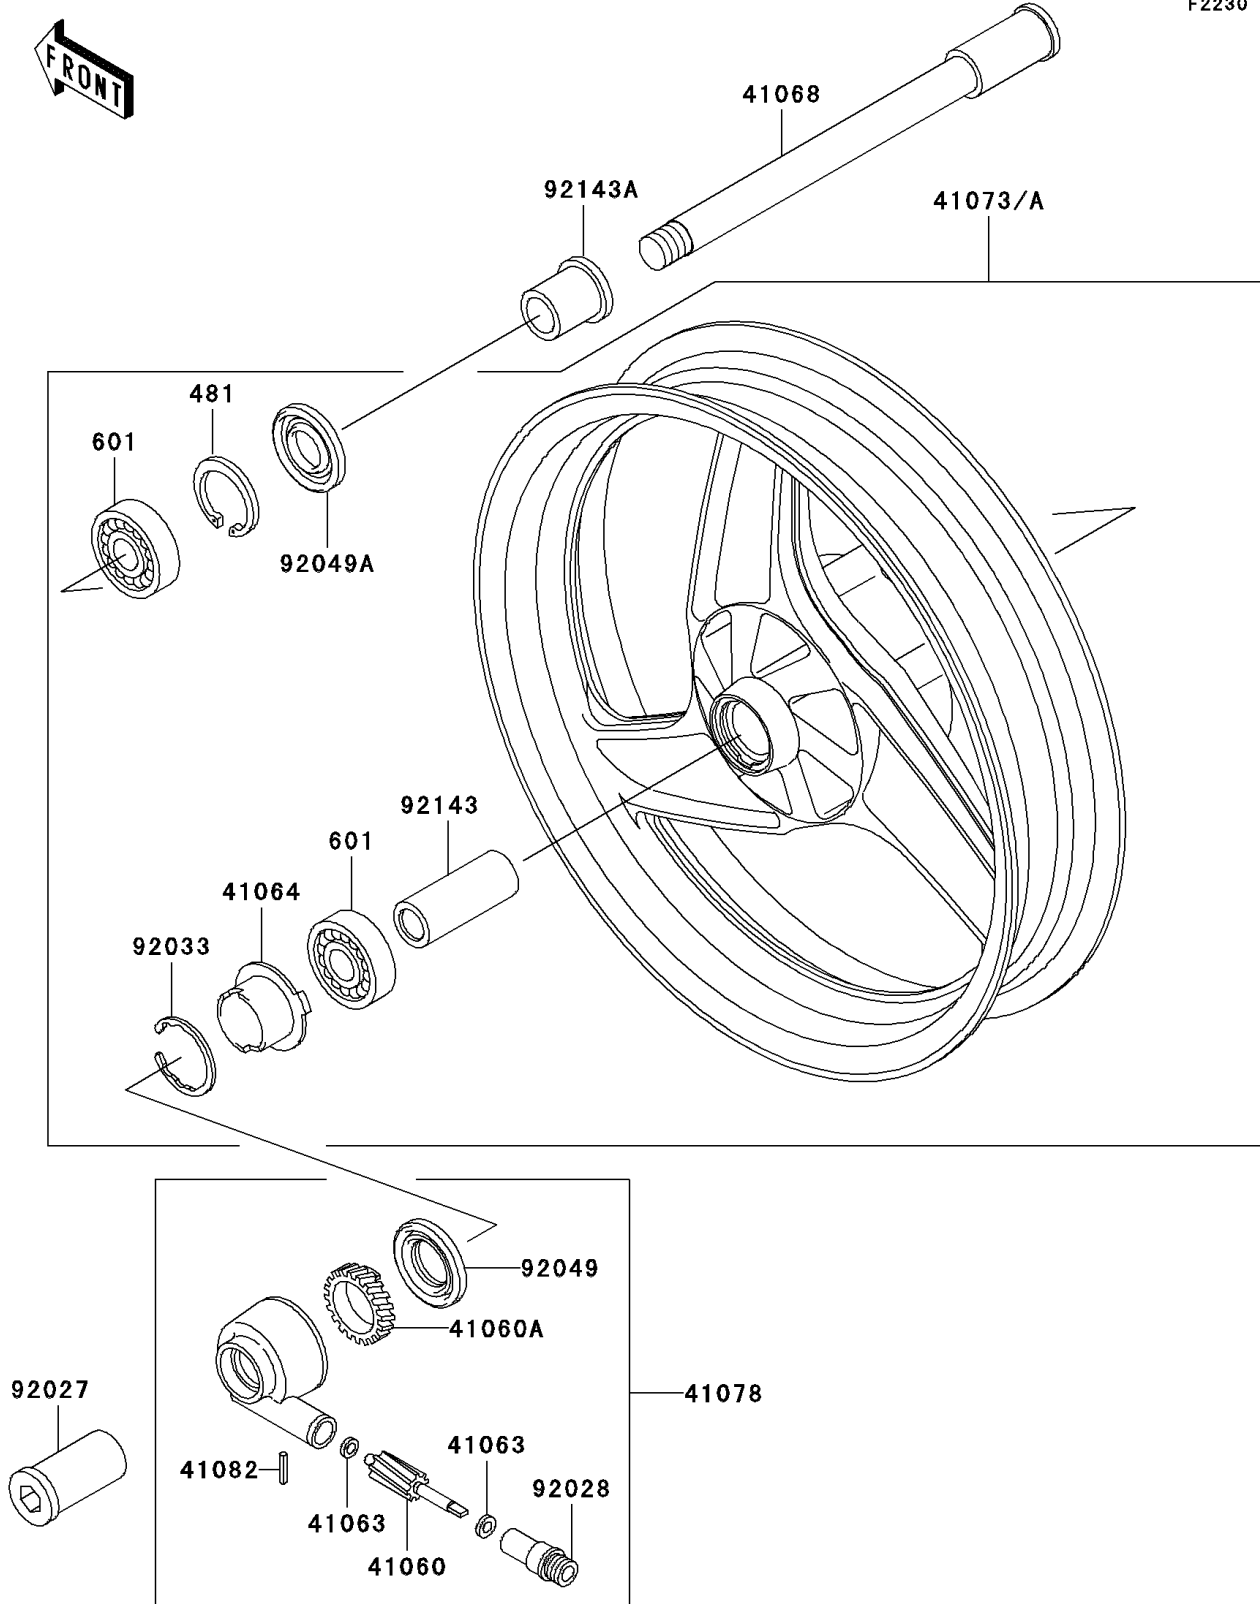

2007 Ninja® 500R PARTS DIAGRAM

Front Wheel

F2230

2007 Ninja® 500R PARTS LIST

Front Wheel

ITEM NAME	PART NUMBER	QUANTITY
CIRCLIP-TYPE-C,35MM (Ref # 481)	481J3500	1
BEARING-BALL (Ref # 601)	601B6202UU	2
GEAR-METER SCREW,9T (Ref # 41060)	41060-1123	1
GEAR-METER SCREW,23T (Ref # 41060A)	41060-1124	1
WASHER,5.1X9X0.4 (Ref # 41063)	41063-001	2
RECEIVER-SPEEDOMETER (Ref # 41064)	41064-1006	1
AXLE,FR (Ref # 41068)	41068-1175	1
WHEEL-ASSY,FR,BLACK (Ref # 41073)	41073-1543-R2	1
CASE-ASSY-METER GEAR (Ref # 41078)	41078-1068	1
PIN,SPRING (Ref # 41082)	41082-001	1
COLLAR,FR AXLE,L=36.5 (Ref # 92027)	92027-1726	1
BUSHING,SPEEDOMETER (Ref # 92028)	92028-1066	1
RING-SNAP,42MM (Ref # 92033)	92033-1041	1
SEAL-OIL,BJN30427-C3 (Ref # 92049)	92049-1057	1
SEAL-OIL,MH20354.5 (Ref # 92049A)	92049-1176	1
COLLAR,15.1X20X70 (Ref # 92143)	92143-1185	1
COLLAR,FR AXLE,L=24 (Ref # 92143A)	92143-1187	1