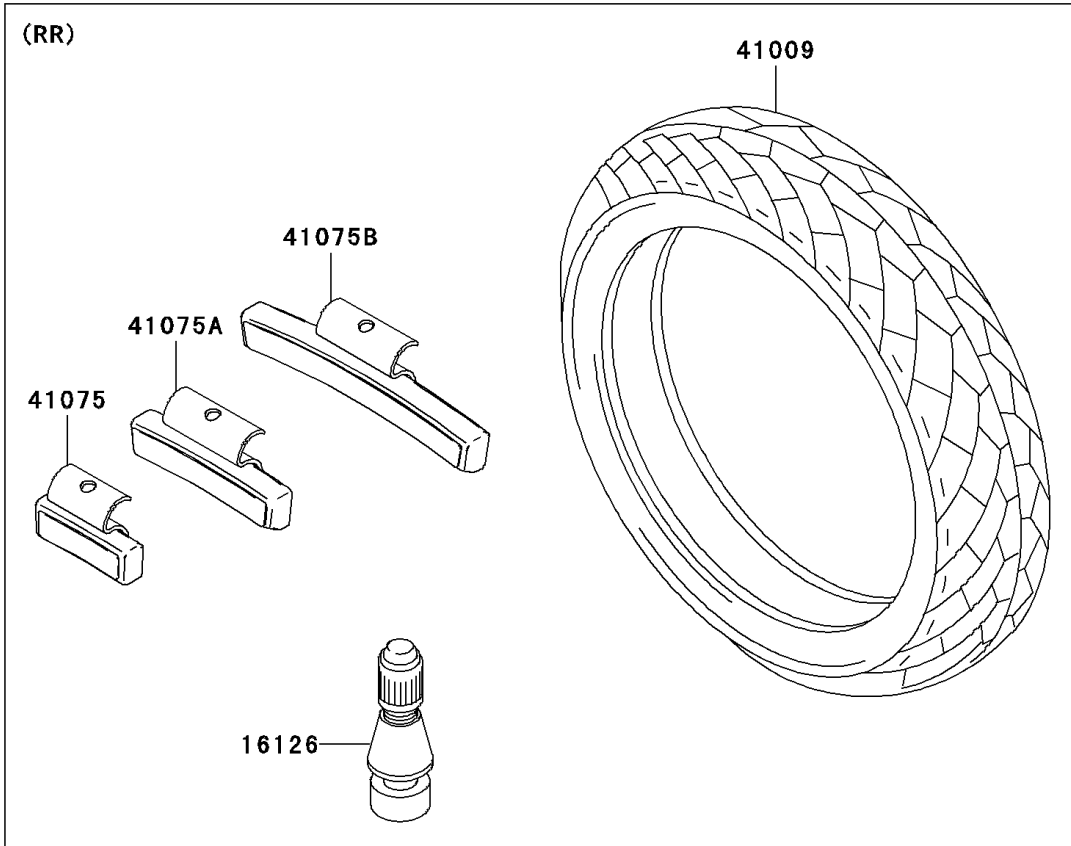

2007 Ninja® 500R PARTS DIAGRAM

Tires

F2210

2007 Ninja® 500R PARTS LIST

Tires

ITEM NAME	PART NUMBER	QUANTITY
VALVE,TIRE (Ref # 16126)	16126-1140	2
TIRE,FR,110/70-17 54H,G549(BS) (Ref # 41002)	41002-1981	1
TIRE,RR,130/70-17 62H,G550(BS) (Ref # 41009)	41009-1325	1
BALANCER-WHEEL,10G,SILVER (Ref # 41075)	41075-0014	AR
BALANCER-WHEEL,20G,SILVER (Ref # 41075A)	41075-0015	AR
BALANCER-WHEEL,30G,SILVER (Ref # 41075B)	41075-0016	AR