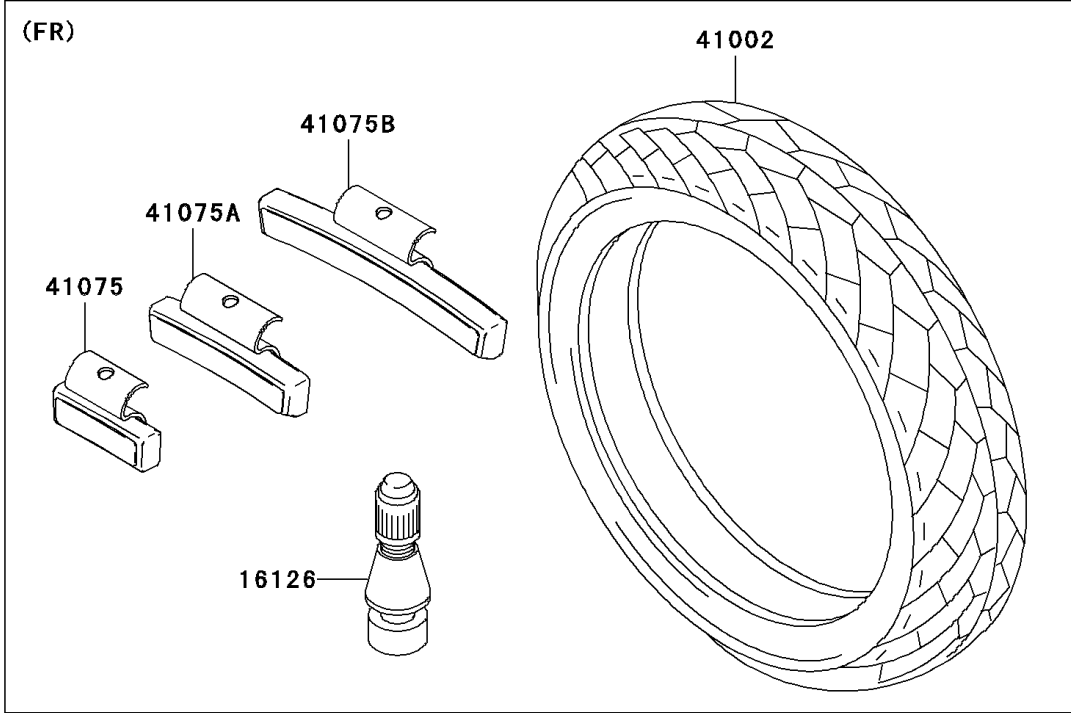

2007 Ninja® 500R PARTS DIAGRAM

Tires

F2210

2007 Ninja® 500R PARTS LIST

Tires

ITEM NAME	PART NUMBER	QUANTITY
VALVE,TIRE (Ref # 16126)	16126-1140	2
TIRE,FR,110/70-17 54H,G549(BS) (Ref # 41002)	41002-1981	1
TIRE,RR,130/70-17 62H,G550(BS) (Ref # 41009)	41009-1325	1
BALANCER-WHEEL,10G,SILVER (Ref # 41075)	41075-0014	AR
BALANCER-WHEEL,20G,SILVER (Ref # 41075A)	41075-0015	AR
BALANCER-WHEEL,30G,SILVER (Ref # 41075B)	41075-0016	AR