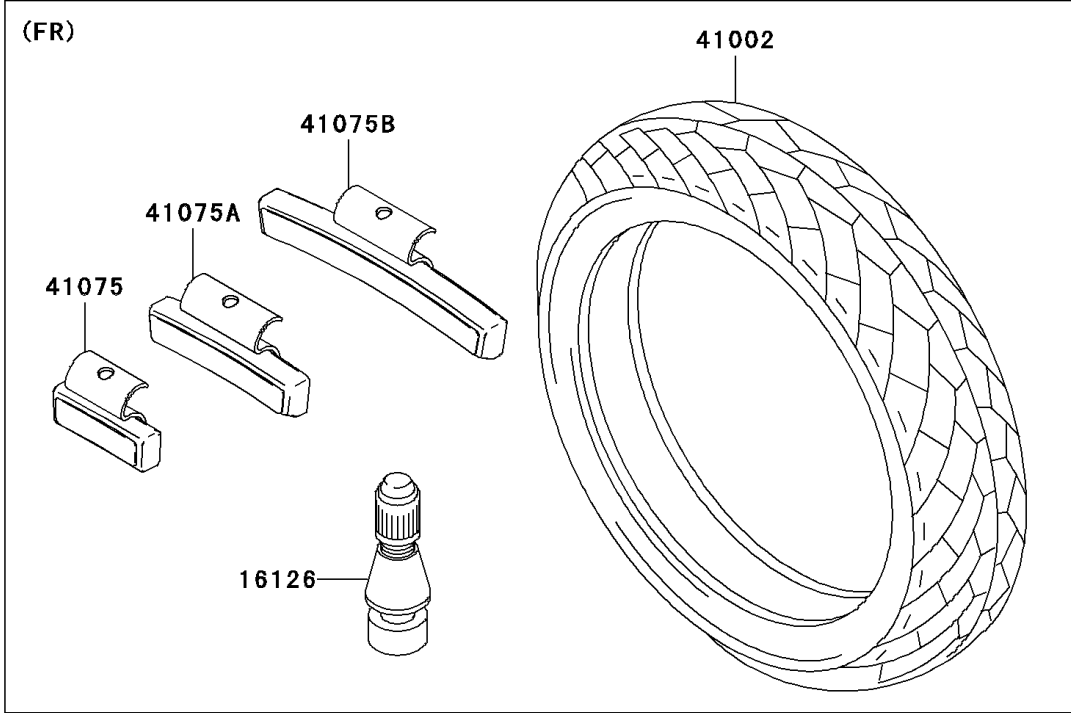

# 2007 Ninja® 500R PARTS DIAGRAM

Tires

F2210

## 2007 Ninja® 500R PARTS LIST

### Tires

ITEM NAME	PART NUMBER	QUANTITY
VALVE,TIRE (Ref # 16126)	16126-1140	2
TIRE,FR,110/70-17 54H,G549(BS) (Ref # 41002)	41002-1981	1
TIRE,RR,130/70-17 62H,G550(BS) (Ref # 41009)	41009-1325	1
BALANCER-WHEEL,10G,SILVER (Ref # 41075)	41075-0014	AR
BALANCER-WHEEL,20G,SILVER (Ref # 41075A)	41075-0015	AR
BALANCER-WHEEL,30G,SILVER (Ref # 41075B)	41075-0016	AR