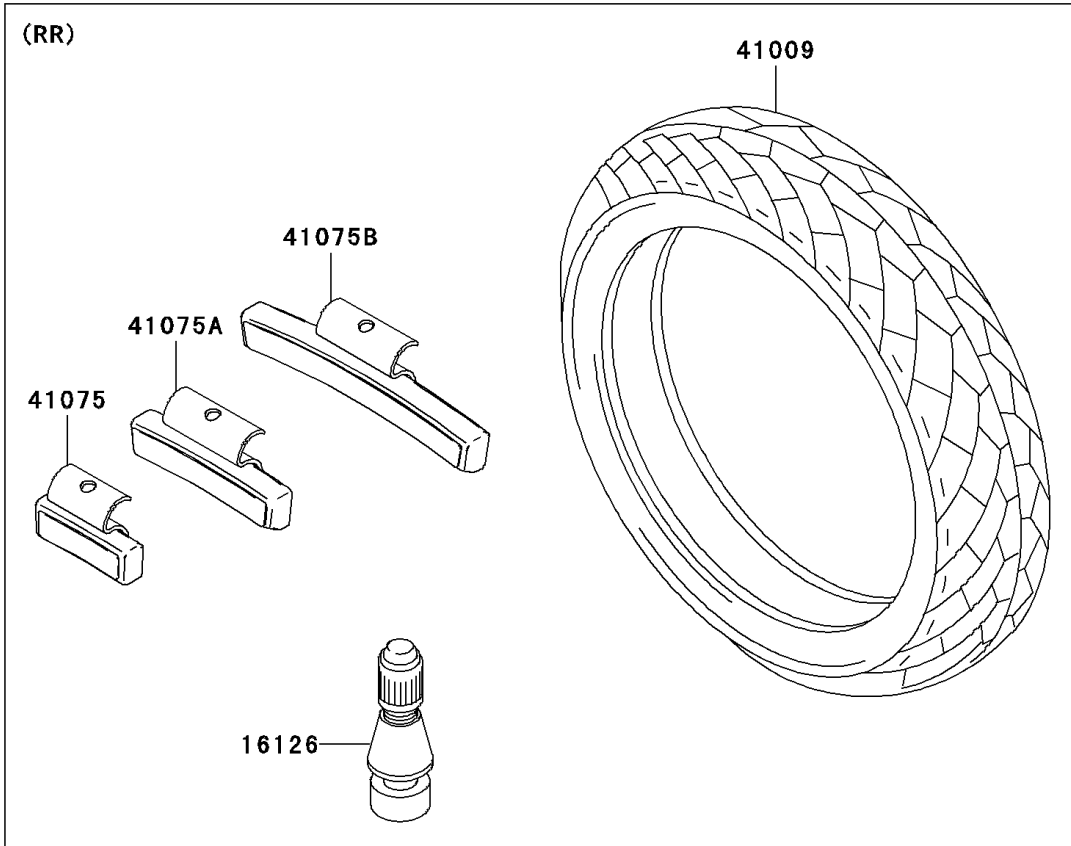

# 2007 Ninja® 500R PARTS DIAGRAM

Tires

F2210

## 2007 Ninja® 500R PARTS LIST

### Tires

ITEM NAME	PART NUMBER	QUANTITY
VALVE,TIRE (Ref # 16126)	16126-1140	2
TIRE,FR,110/70-17 54H,G549(BS) (Ref # 41002)	41002-1981	1
TIRE,RR,130/70-17 62H,G550(BS) (Ref # 41009)	41009-1325	1
BALANCER-WHEEL,10G,SILVER (Ref # 41075)	41075-0014	AR
BALANCER-WHEEL,20G,SILVER (Ref # 41075A)	41075-0015	AR
BALANCER-WHEEL,30G,SILVER (Ref # 41075B)	41075-0016	AR