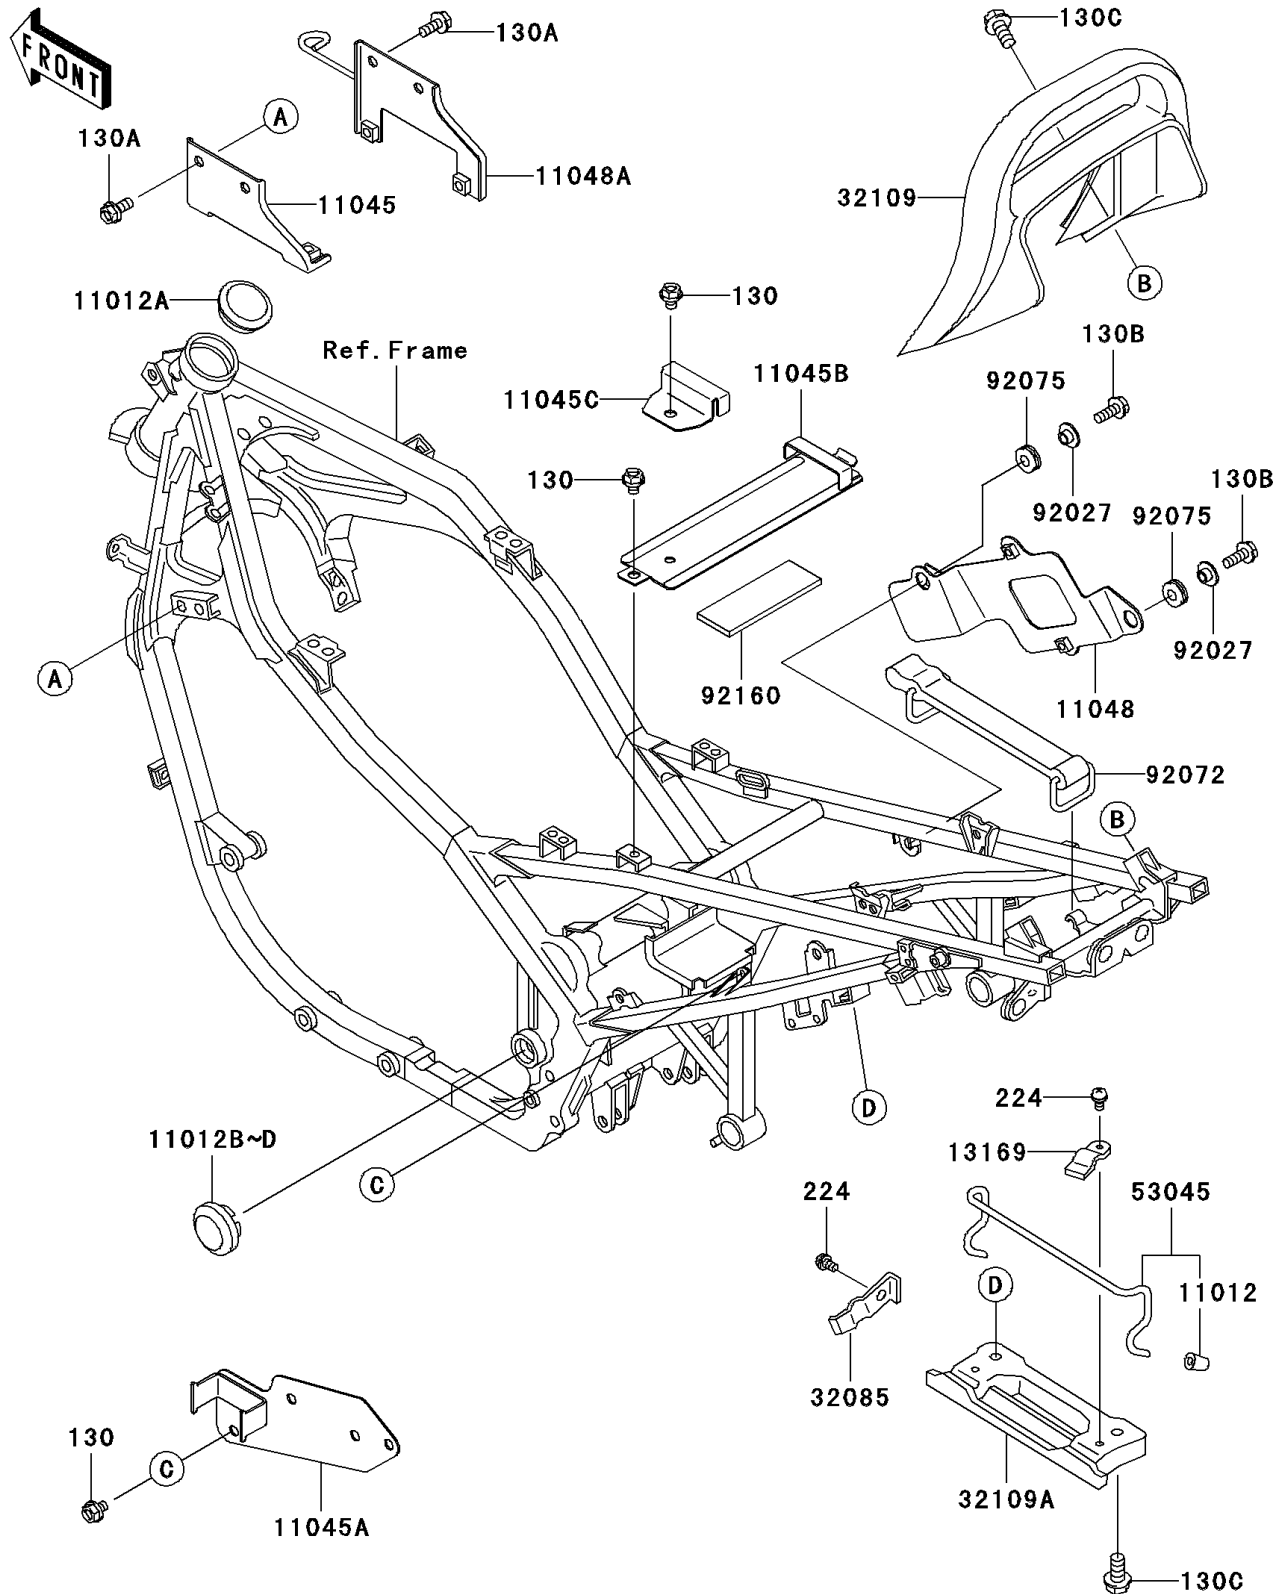

2007 Ninja® 500R PARTS DIAGRAM

Frame Fittings

F2131

2007 Ninja® 500R PARTS LIST

Frame Fittings

ITEM NAME	PART NUMBER	QUANTITY
BOLT-FLANGED,6X8 (Ref # 130)	130BB0608	1
BOLT-FLANGED,6X14 (Ref # 130A)	130BB0614	1
BOLT-FLANGED,6X16 (Ref # 130B)	130BB0616	1
BOLT-FLANGED,8X16 (Ref # 130C)	130BB0816	1
SCREW-PAN-WP-CROS,5X8 (Ref # 224)	224AB0508	1
CAP,BUNGEE CORD HOOK (Ref # 11012)	11012-1589	1
CAP (Ref # 11012A)	11012-1688	1
CAP,CROSS PIPE,BLACK (Ref # 11012B)	11012-1717-10	1
BRACKET,IGNITION COIL,LH (Ref # 11045)	11045-1419	1
BRACKET,REGULATOR (Ref # 11045A)	11045-1421	1
BRACKET,BATTERY BAND (Ref # 11045B)	11045-1423	1
BRACKET,JUNCTION BOX (Ref # 11045C)	11045-1424	1
BRACKET,IGNITER (Ref # 11048)	11048-1343	1
BRACKET,IGNITION COIL,RH (Ref # 11048A)	11048-1665	1
PLATE,GRIP (Ref # 13169)	13169-1760	1
STOPPER,HOOK (Ref # 32085)	32085-1187	1
GRIP-FRAME,TAIL (Ref # 32109)	32109-0007	1
GRIP-FRAME (Ref # 32109A)	32109-1108	1
HOOK-ASSY,BUNGEE CORD (Ref # 53045)	53045-1062	1
COLLAR (Ref # 92027)	92027-1166	1
BAND (Ref # 92072)	92072-1085	1
DAMPER (Ref # 92075)	92075-051	1
DAMPER,BATTERY (Ref # 92160)	92160-1094	1