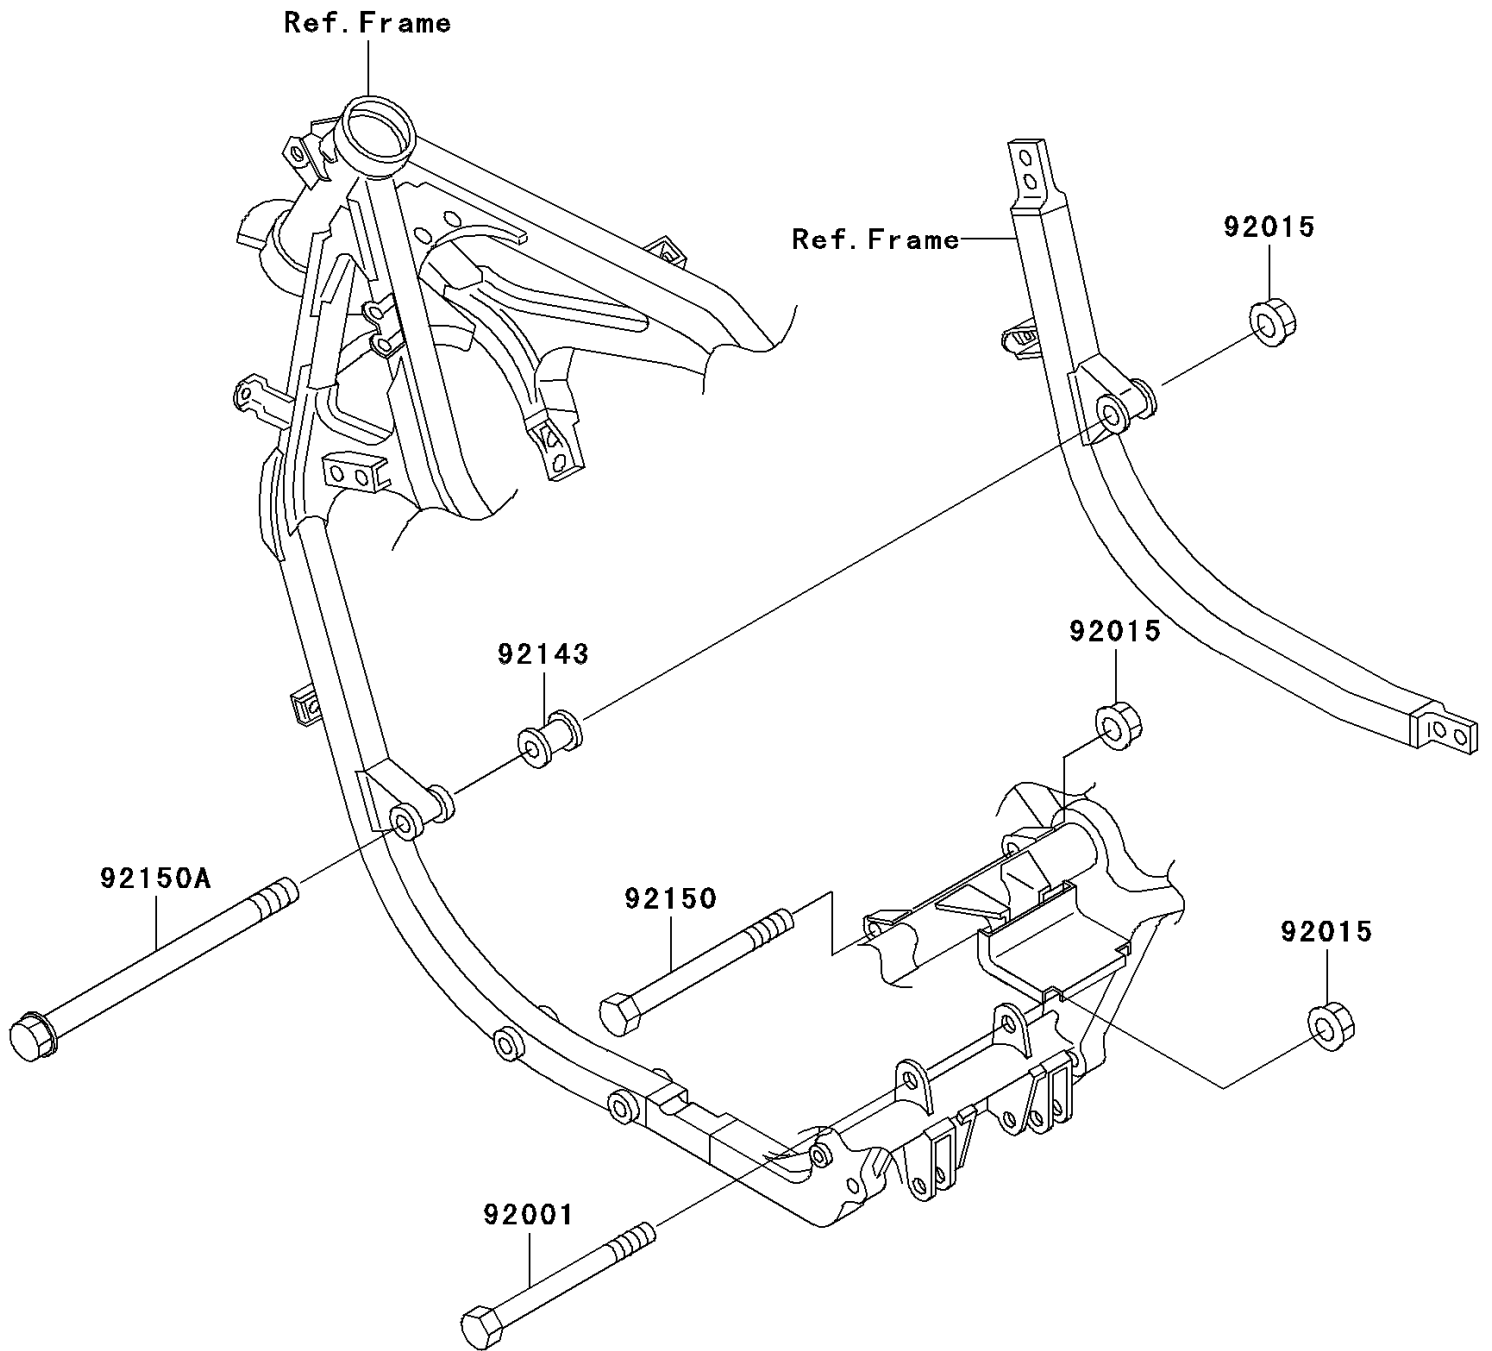

2007 Ninja® 500R PARTS DIAGRAM

Engine Mount

F2122

2007 Ninja® 500R PARTS LIST

Engine Mount

ITEM NAME	PART NUMBER	QUANTITY
BOLT,10X179 (Ref # 92001)	92001-1541	1
NUT,FLANGED,10MM (Ref # 92015)	92015-1180	3
COLLAR,L=34 (Ref # 92143)	92143-1276	1
BOLT,10X165 (Ref # 92150)	92150-1222	1
BOLT,FLANGED,10X295 (Ref # 92150A)	92150-1223	1