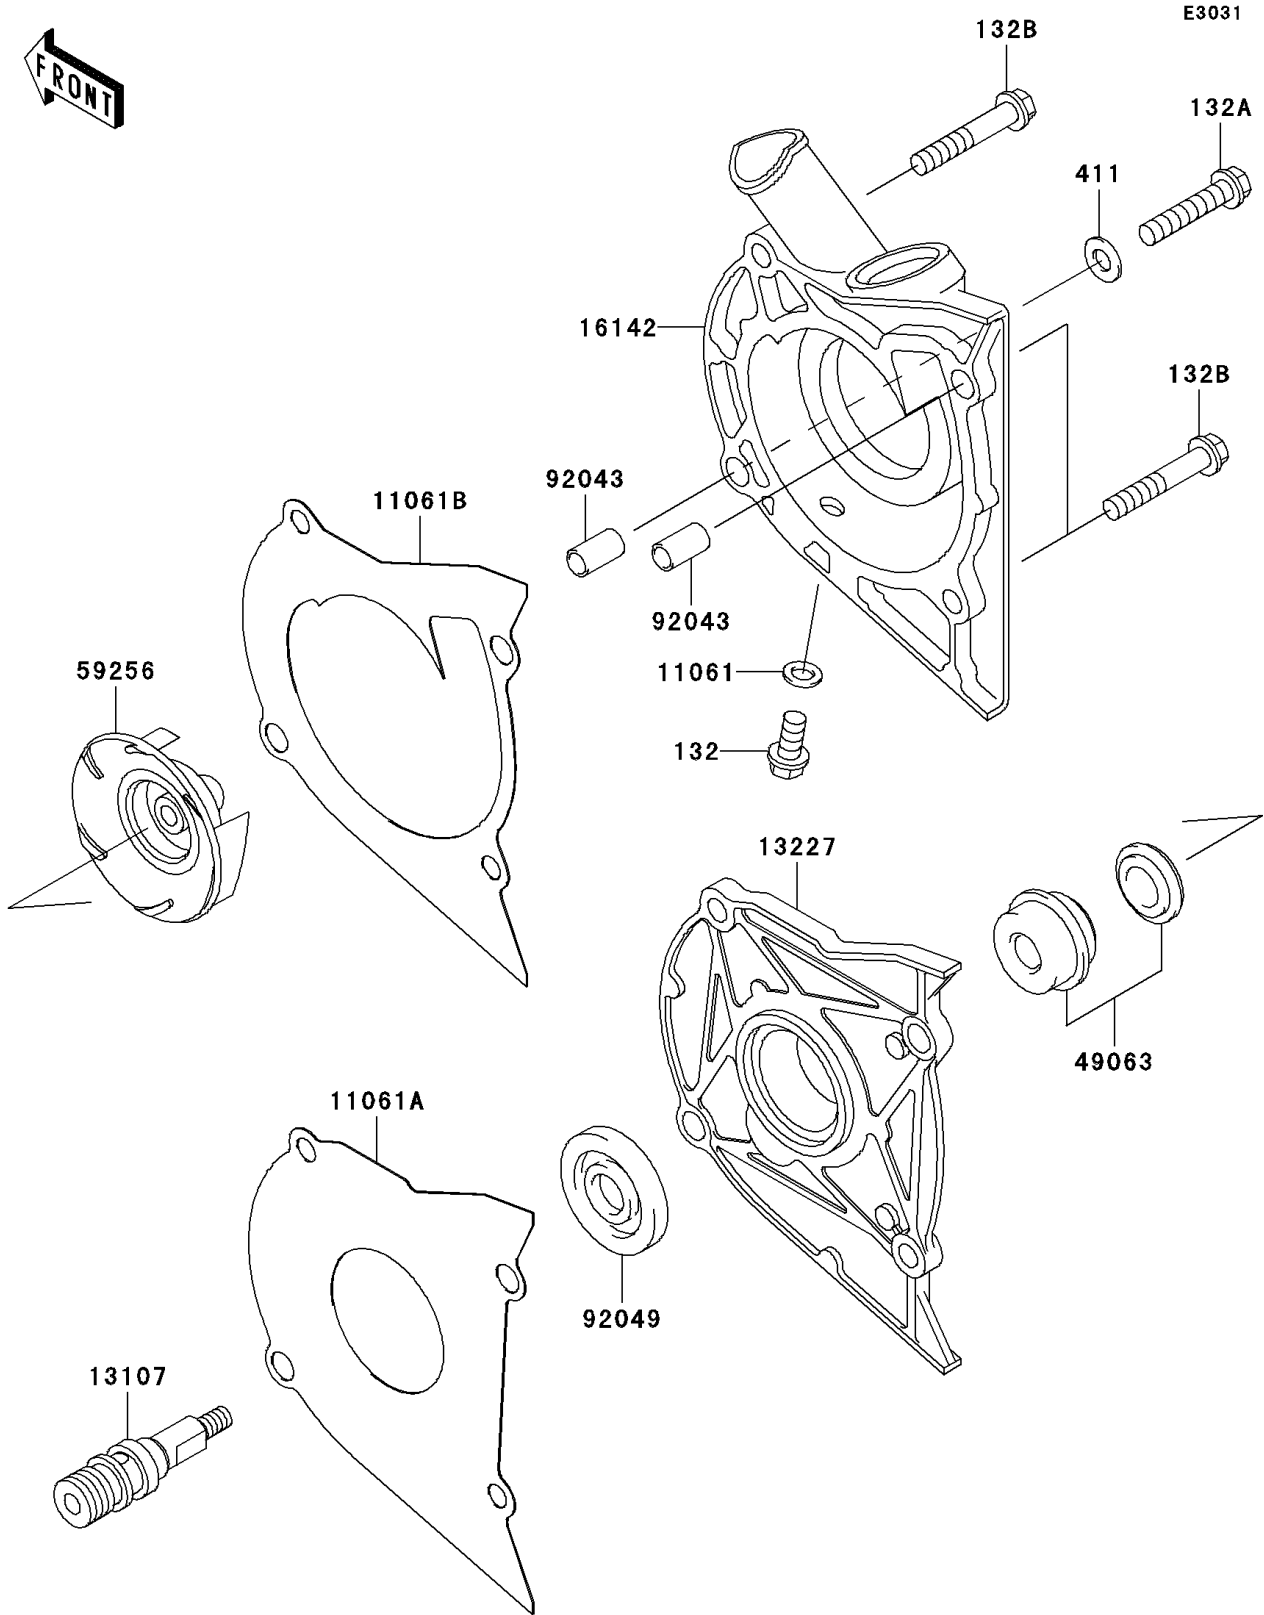

2007 Ninja[®] 500R PARTS DIAGRAM

Water Pump

2007 Ninja® 500R PARTS LIST

Water Pump

ITEM NAME	PART NUMBER	QUANTITY
BOLT-FLANGED-SMALL,6X12 (Ref # 132)	132BB0612	1
BOLT-FLANGED-SMALL,6X30 (Ref # 132A)	132BB0630	1
BOLT-FLANGED-SMALL,6X35 (Ref # 132B)	132BB0635	3
WASHER-PLAIN,6.5X13X1 (Ref # 411)	411AB0600	1
GASKET (Ref # 11061)	11061-0107	1
GASKET,PUMP HOUSING (Ref # 11061A)	11061-0276	1
GASKET,PUMP COVER (Ref # 11061B)	11061-0277	1
SHAFT,IMPELLER (Ref # 13107)	13107-1203	1
HOUSING,WATER PUMP (Ref # 13227)	13227-1064	1
COVER-PUMP (Ref # 16142)	16142-1073	1
SEAL-MECHANICAL (Ref # 49063)	49063-1056	1
IMPELLER (Ref # 59256)	59256-1060	1
PIN,6.2X8X14 (Ref # 92043)	92043-1263	2
SEAL-OIL,SC12365 (Ref # 92049)	92049-1215	1