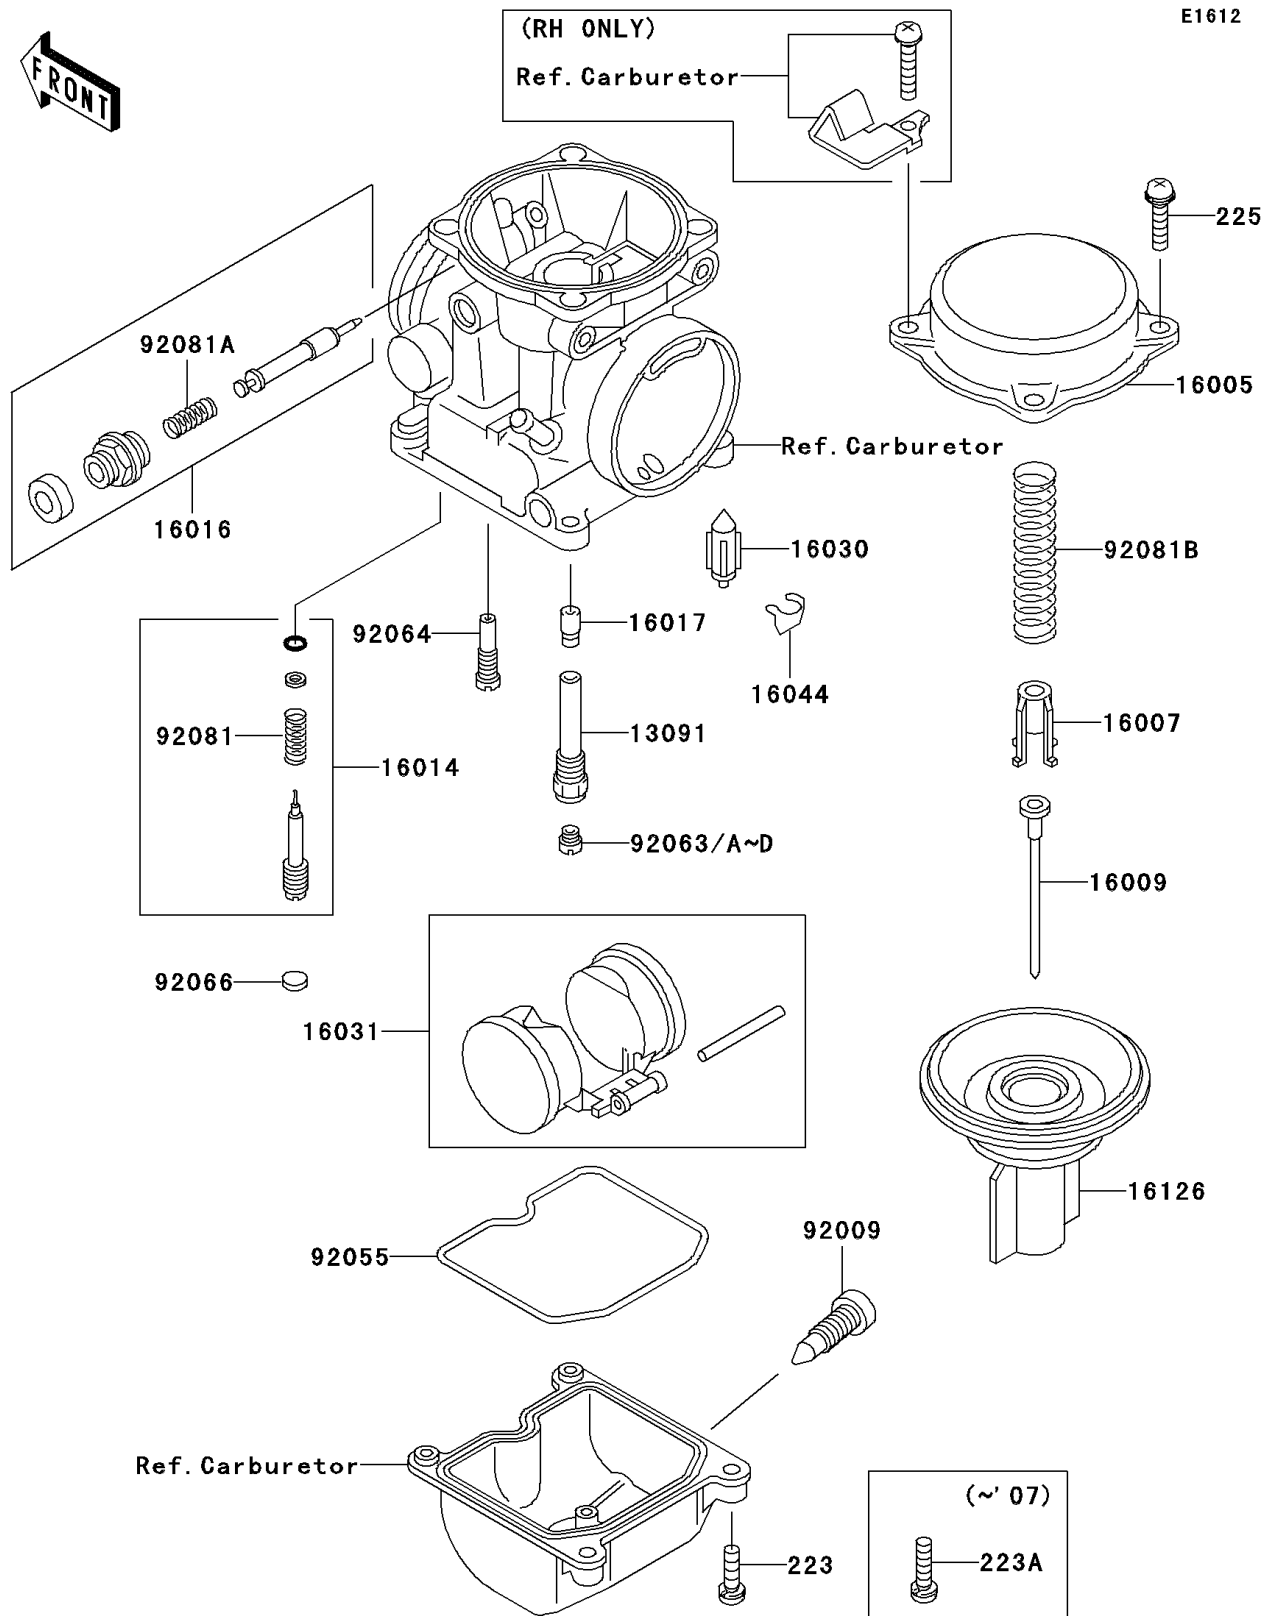

## 2009 Ninja® 500R PARTS DIAGRAM

Carburetor Parts

## 2009 Ninja® 500R PARTS LIST

### Carburetor Parts

ITEM NAME	PART NUMBER	QUANTITY
SCREW-PAN-WS-CROS,4X14 (Ref # 223)	223AA0414	1
SCREW-PAN-WSP-CROS,4X18 (Ref # 225)	225AB0418	1
HOLDER,NEEDLE JET (Ref # 13091)	13091-1406	1
TOP-CHAMBER,MIXING,27/60 (Ref # 16005)	16005-1057	1
SEAT-SPRING,VALVE (Ref # 16007)	16007-1117	1
NEEDLE-JET,N36N (Ref # 16009)	16009-1342	1
SCREW-PILOT AIR (Ref # 16014)	16014-1081	1
PLUNGER,STARTER (Ref # 16016)	16016-1090	1
JET-NEEDLE (Ref # 16017)	16017-1059	1
VALVE-FLOAT (Ref # 16030)	16030-1007	1
FLOAT (Ref # 16031)	16031-1077	1
CLAMP,FLOAT VALVE (Ref # 16044)	16044-007	1
VALVE,VACUUM (Ref # 16126)	16126-1173	1
SCREW,DRAIN,6X0.75 (Ref # 92009)	92009-1551	1
RING-O,FLOAT CHAMBER (Ref # 92055)	92055-1222	1
JET-MAIN,#135 (Ref # 92063)	92063-1014	1
JET-MAIN,#125 (Ref # 92063A)	92063-1069	1
JET-MAIN,#128 (Ref # 92063B)	92063-1074	1
JET-MAIN,#130 (Ref # 92063C)	92063-1075	1
JET-MAIN,#132 (Ref # 92063D)	92063-1076	1
JET-PILOT,#35 (Ref # 92064)	92064-1101	1
PLUG,PILOT AIR SCREW,6.9X2 (Ref # 92066)	92066-1051	1
SPRING,PILOT ADJUST SCREW (Ref # 92081)	92081-1002	1
SPRING,STARTER PLUNGER (Ref # 92081A)	92081-1761	1
SPRING,VACUUM VALVE (Ref # 92081B)	92081-1874	1