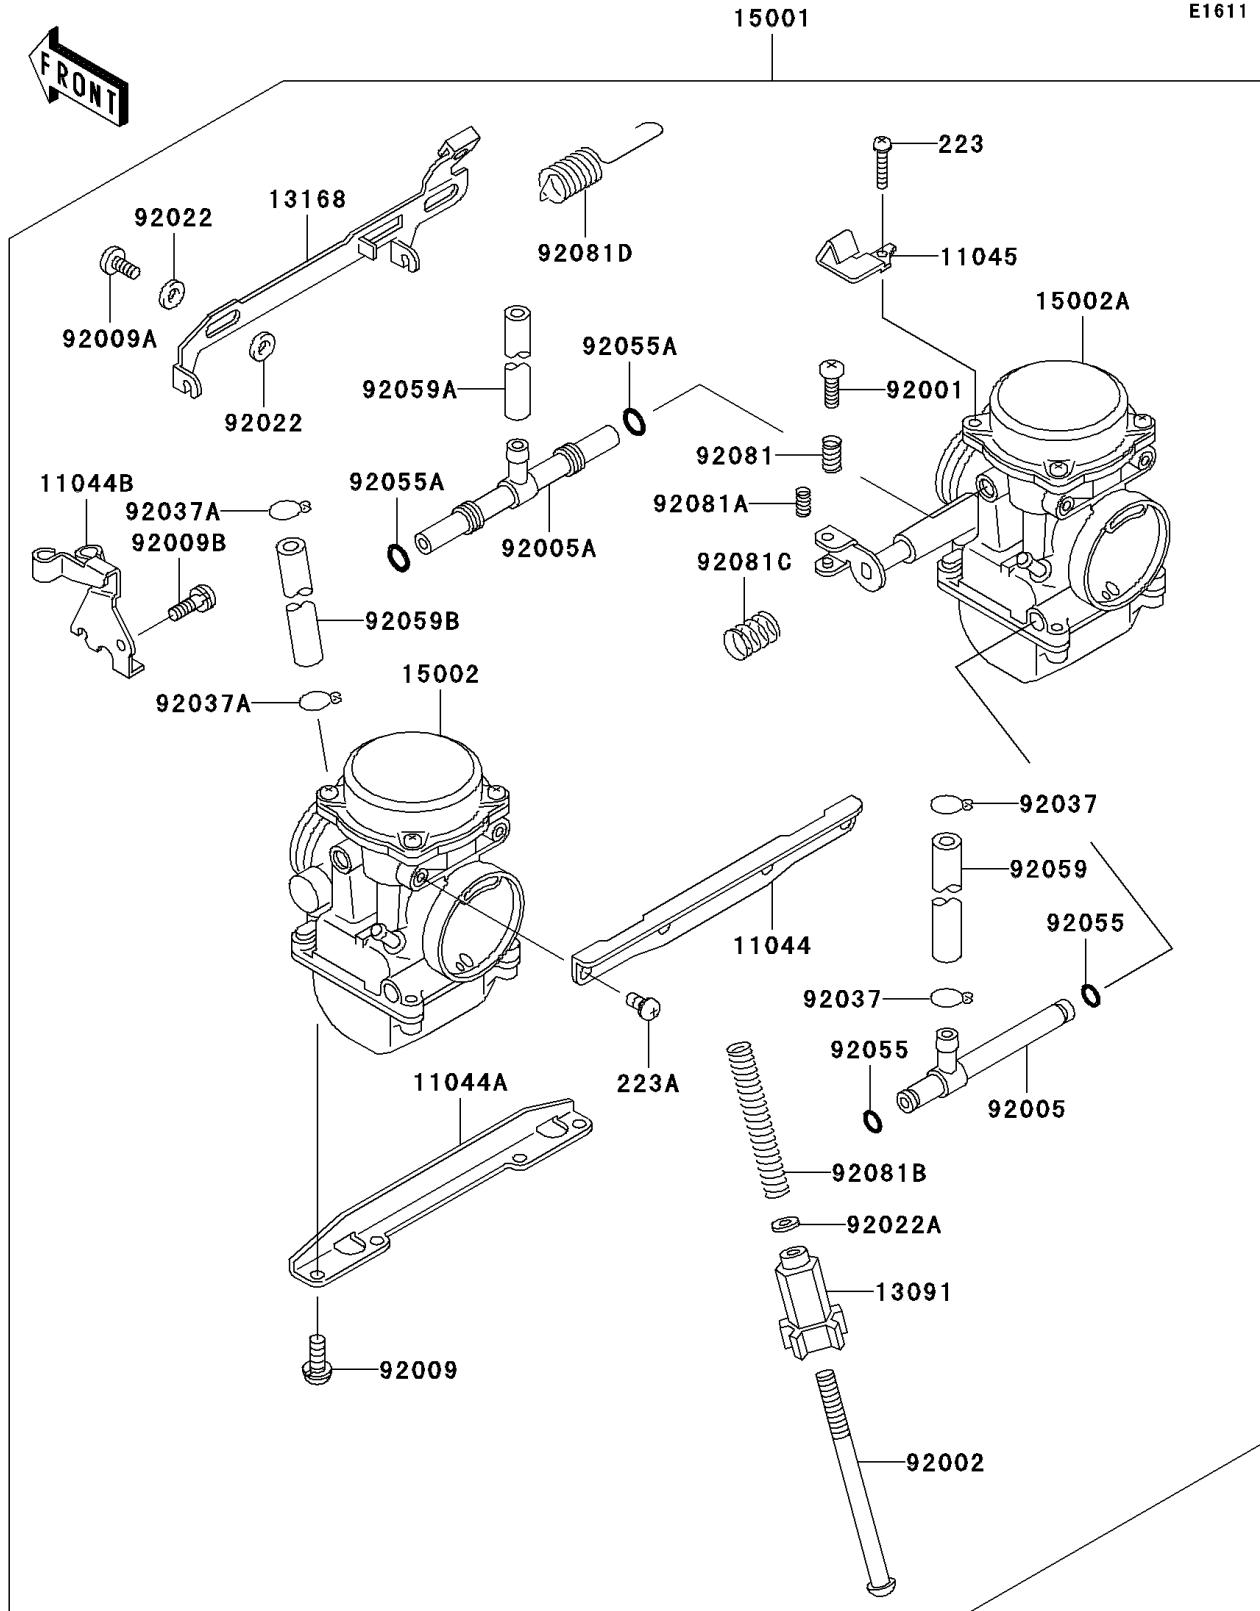

# 2007 Ninja® 500R PARTS DIAGRAM

Carburetor(D6F/D7F)

E1611

## 2007 Ninja® 500R PARTS LIST

Carburetor(D6F/D7F)

ITEM NAME	PART NUMBER	QUANTITY
SCREW-PAN-WS-CROS,4X20 (Ref # 223)	223AB0420	1
SCREW-PAN-WS-CROS,5X10 (Ref # 223A)	223AB0510	4
BRACKET,CARBURETOR STAY,UPP (Ref # 11044)	11044-1313	1
BRACKET,CARBURETOR STAY,6MM (Ref # 11044A)	11044-1314	1
BRACKET,THROTTLE CABLE (Ref # 11044B)	11044-1546	1
BRACKET,STARTER LEVER (Ref # 11045)	11045-1824	1
HOLDER,THROTTLE STOP SCREW (Ref # 13091)	13091-1382	1
LEVER (Ref # 13168)	13168-1360	1
CARBURETOR-ASSY (Ref # 15001)	15001-1334	1
CARBURETOR,LH (Ref # 15002)	15002-1492	1
CARBURETOR,RH (Ref # 15002A)	15002-1493	1
BOLT,THROTTLE ADJUST (Ref # 92001)	92001-1998	1
BOLT,THROTTLE STOP SCREW (Ref # 92002)	92002-1552	1
FITTING (Ref # 92005)	92005-1133	1
FITTING (Ref # 92005A)	92005-1134	1
SCREW,6X16 (Ref # 92009)	92009-1129	4
SCREW (Ref # 92009A)	92009-1262	2
SCREW,5X10 (Ref # 92009B)	92009-1365	1
WASHER,6.1X11X0.8,POLYACETAL (Ref # 92022)	92022-1199	4
WASHER,PLAIN,STOP SPRING (Ref # 92022A)	92022-1480	1
CLAMP,FUEL TUBE (Ref # 92037)	92037-1075	2
CLAMP,TUBE (Ref # 92037A)	92037-1477	2
RING-O (Ref # 92055)	92055-1004	2
RING-O (Ref # 92055A)	92055-1223	2
TUBE,FUEL,7.3X12.5X220 (Ref # 92059)	92059-1236	1
TUBE,6.5X9.5X500 (Ref # 92059A)	92059-1465	1
TUBE,5X9X140 (Ref # 92059B)	92059-1634	1
SPRING (Ref # 92081)	92081-1620	1
SPRING,THROTTLE ADJUST LWR (Ref # 92081A)	92081-1621	1

## 2007 Ninja® 500R PARTS LIST

Carburetor(D6F/D7F)

ITEM NAME	PART NUMBER	QUANTITY
SPRING,THROTTLE STOP SCREW (Ref # 92081B)	92081-1875	1
SPRING (Ref # 92081C)	92081-1876	1
SPRING,STARTER LEVER (Ref # 92081D)	92081-1893	1