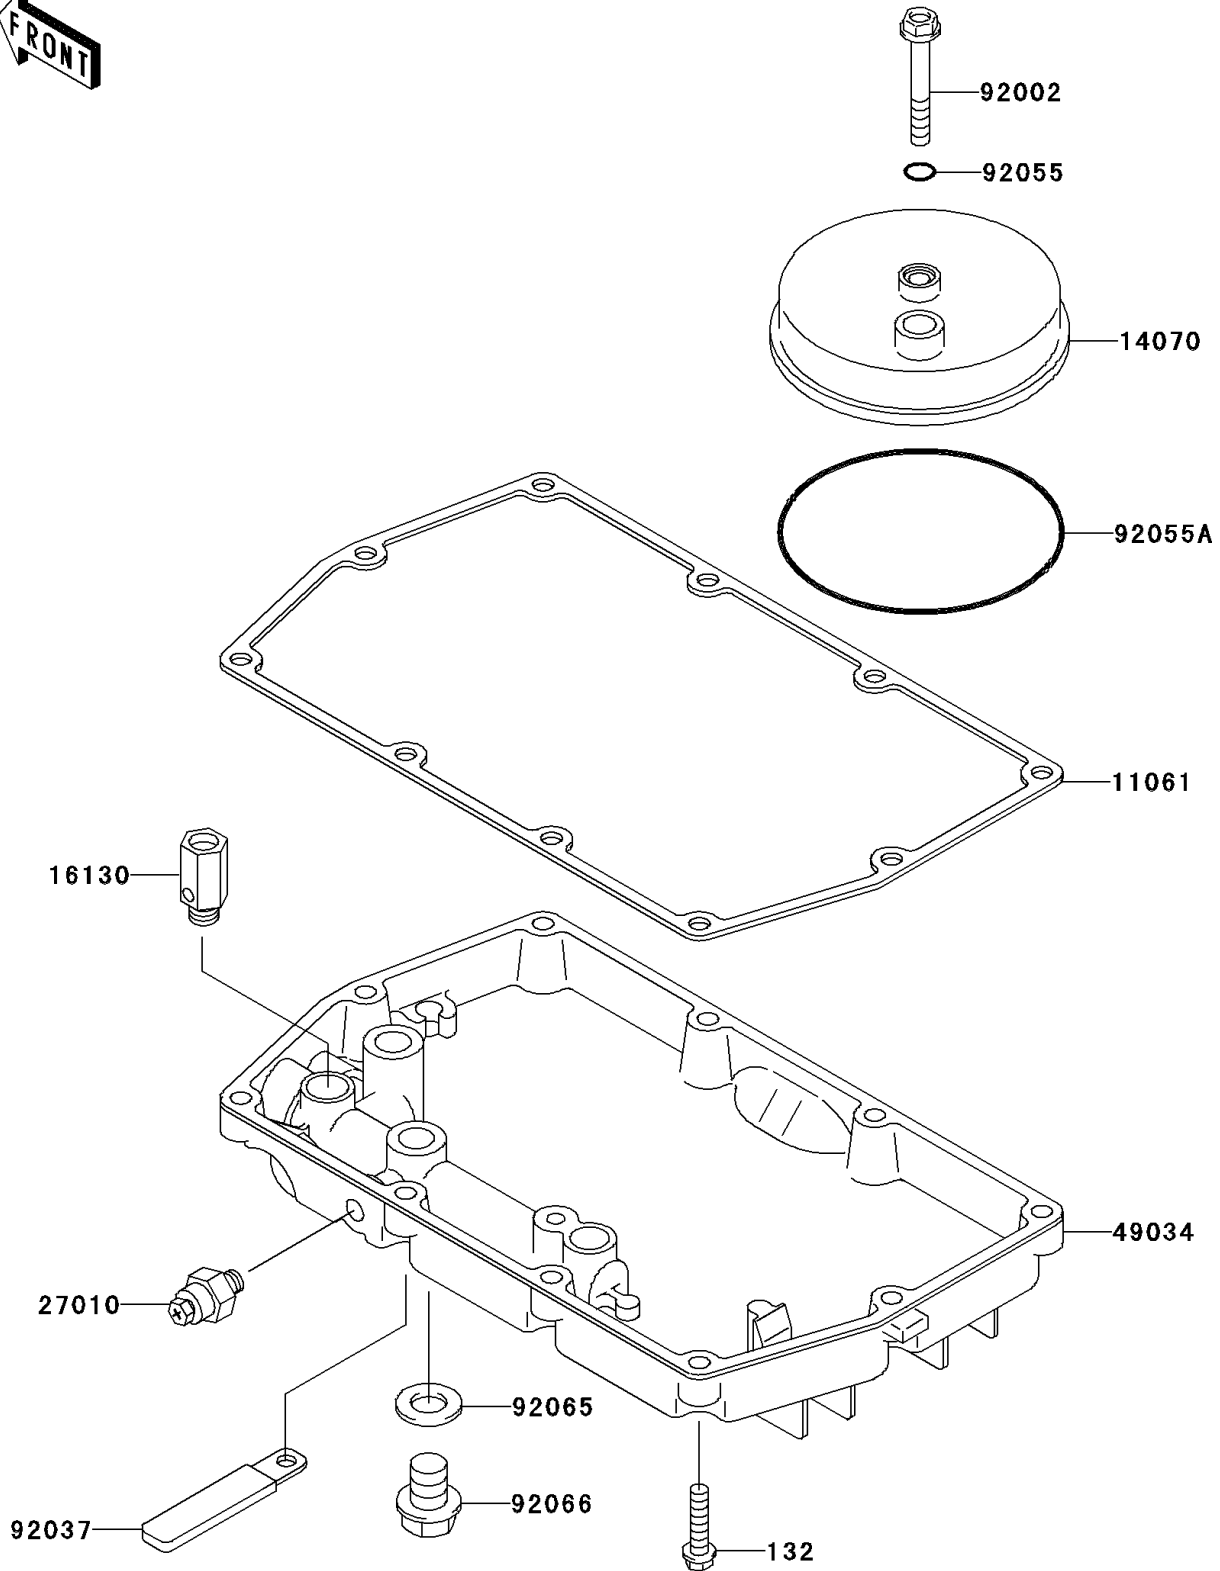

# 2007 Ninja® 500R PARTS DIAGRAM

Breather Cover/Oil Pan

E1432

## 2007 Ninja® 500R PARTS LIST

### Breather Cover/Oil Pan

ITEM NAME	PART NUMBER	QUANTITY
BOLT-FLANGED-SMALL,6X25 (Ref # 132)	132BD0625	10
GASKET,OIL PAN (Ref # 11061)	11061-0275	1
BODY-BREATHER (Ref # 14070)	14070-1067	1
VALVE-ASSY-RELIEF (Ref # 16130)	16130-1001	1
SWITCH,OIL PRESSURE (Ref # 27010)	27010-1313	1
PAN-OIL (Ref # 49034)	49034-1108	1
BOLT,6X45 (Ref # 92002)	92002-1069	1
CLAMP (Ref # 92037)	92037-1679	1
RING-O,6MM (Ref # 92055)	92055-1089	1
RING-O,92X1.9 (Ref # 92055A)	92055-1284	1
GASKET,12X22X2 (Ref # 92065)	92065-097	1
PLUG,OIL DRAIN,12X15 (Ref # 92066)	92066-1174	1