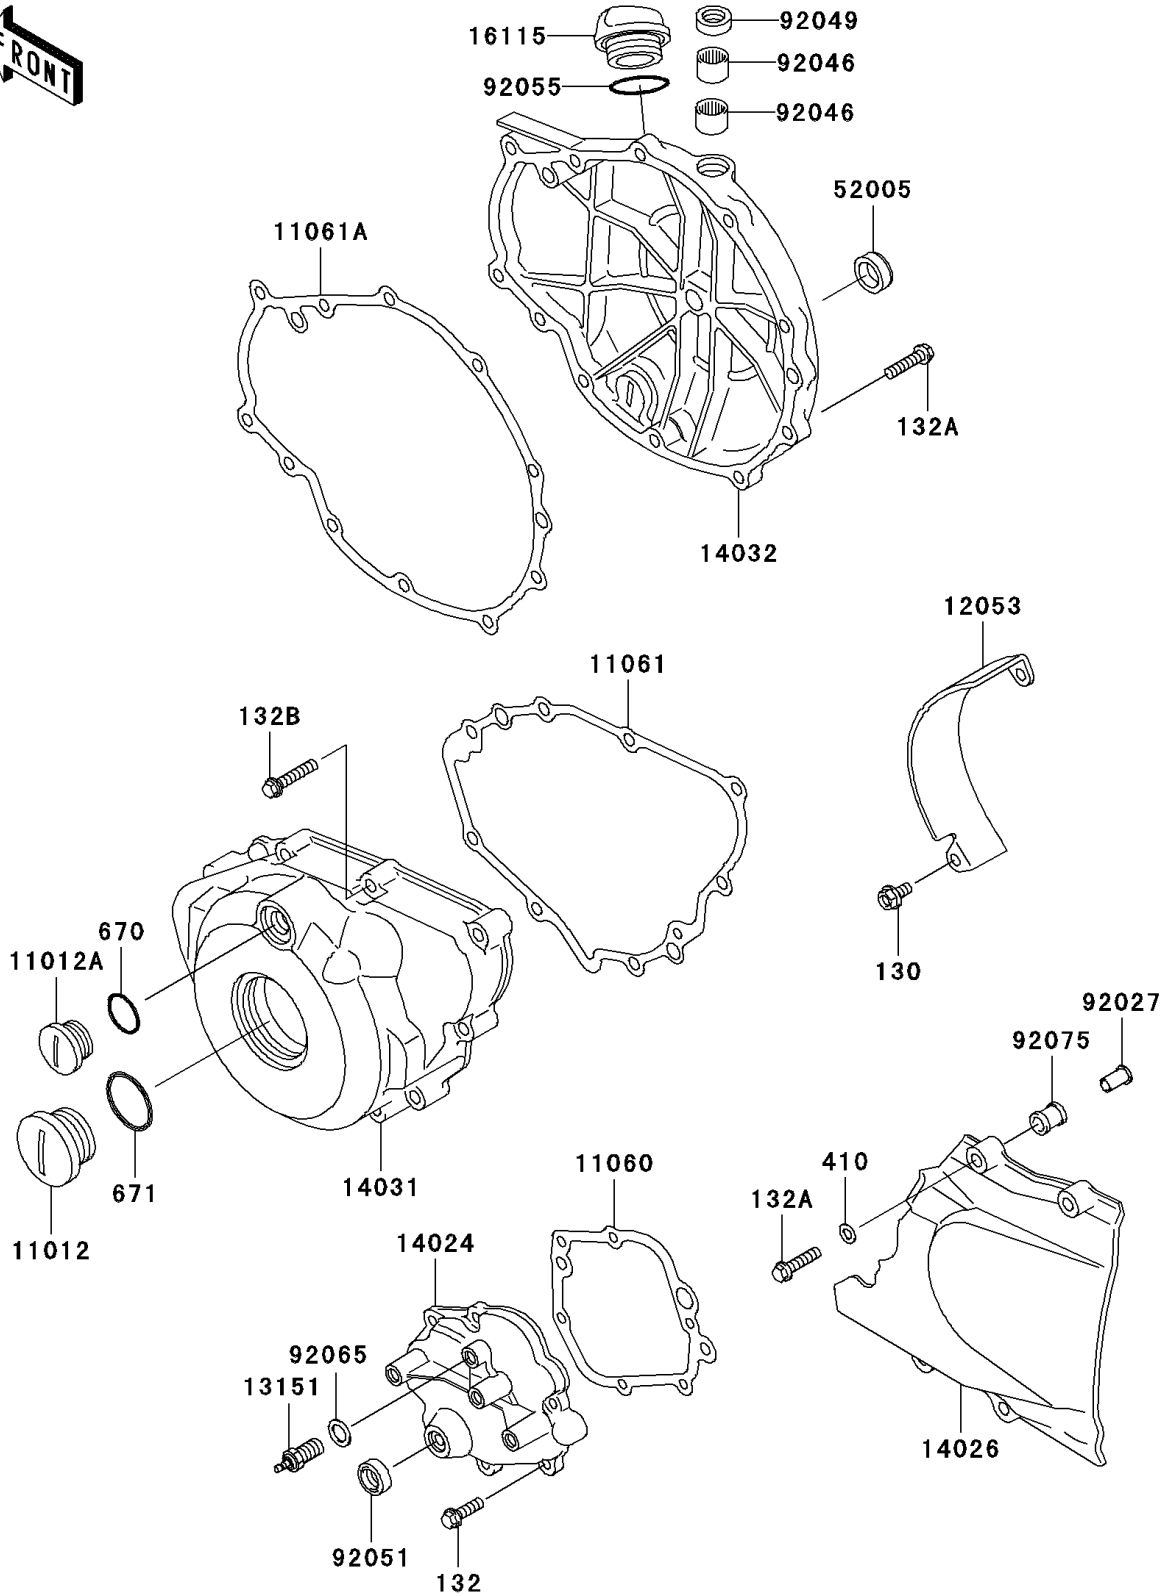

## 2008 Ninja® 500R PARTS DIAGRAM

Engine Cover(s)

E1431

## 2008 Ninja® 500R PARTS LIST

Engine Cover(s)

ITEM NAME	PART NUMBER	QUANTITY
BOLT-FLANGED,6X12 (Ref # 130)	130BA0612	1
BOLT-FLANGED-SMALL,6X20 (Ref # 132)	132BB0620	1
BOLT-FLANGED-SMALL,6X25 (Ref # 132A)	132BB0625	1
BOLT-FLANGED-SMALL,6X30 (Ref # 132B)	132BB0630	1
WASHER-PLAIN-SMALL,6MM (Ref # 410)	410AB0600	1
O RING,18MM (Ref # 670)	670B2018	1
O RING,40MM (Ref # 671)	671B2540	1
CAP (Ref # 11012)	11012-1362	1
CAP,TOP MARK (Ref # 11012A)	11012-1363	1
GASKET,CHANGE MECHANISM (Ref # 11060)	11060-1830	1
GASKET,GENERATOR COVER (Ref # 11061)	11061-0273	1
GASKET,CLUTCH COVER (Ref # 11061A)	11061-0274	1
GUIDE-CHAIN (Ref # 12053)	12053-1215	1
SWITCH-COMP,NEUTRAL (Ref # 13151)	13151-1080	1
COVER,CHANGE MECHANISM (Ref # 14024)	14024-1387	1
COVER-CHAIN (Ref # 14026)	14026-1128	1
COVER-GENERATOR (Ref # 14031)	14031-1202	1
COVER-CLUTCH (Ref # 14032)	14032-1386	1
CAP-OIL FILLER (Ref # 16115)	16115-1009	1
GAUGE,OIL LEVEL (Ref # 52005)	52005-1009	1
COLLAR (Ref # 92027)	92027-1858	1
BEARING-NEEDLE,HK1210 (Ref # 92046)	92046-1010	1
SEAL-OIL,TB12205.5 (Ref # 92049)	92049-1271	1
SEAL-OIL,TB13225.5 (Ref # 92051)	92051-005	1
RING-O,31.7X2.4 (Ref # 92055)	92055-049	1
GASKET,10.5X16X1 (Ref # 92065)	92065-058	1
DAMPER (Ref # 92075)	92075-1681	1