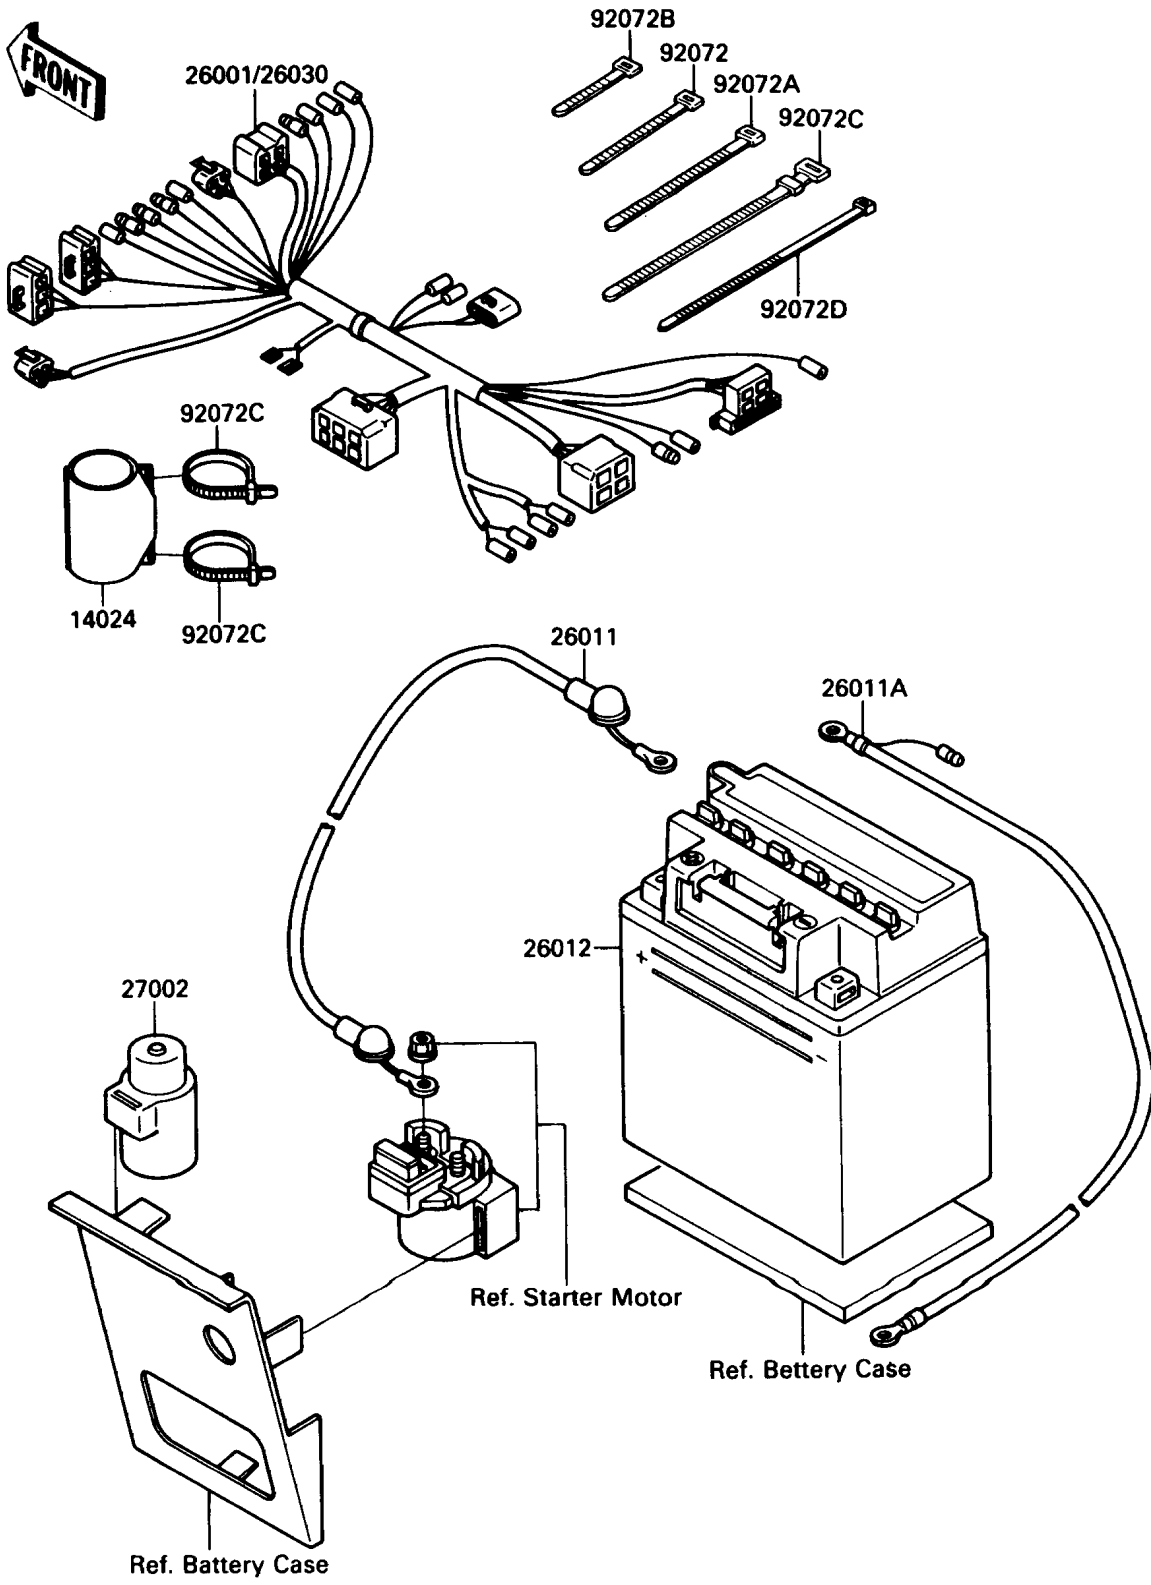

# 1990 Bayou 220 PARTS DIAGRAM

Electrical Equipment

F2760

# 1990 Bayou 220 PARTS LIST

## Electrical Equipment

ITEM NAME	PART NUMBER	QUANTITY
COVER,COUPLER (Ref # 14024)	14024-1624	1
HARNESS,MAIN (Ref # 26001)	26001-1858	1
WIRE-LEAD,BATTERY(+) (Ref # 26011)	26011-1398	1
WIRE-LEAD,BATTERY(-) (Ref # 26011A)	26011-1399	1
BATTERY,12V 11AH,YB10A-A2 (Ref # 26012)	26012-1229	1
RELAY-ASSY (Ref # 27002)	27002-1051	1
BAND,L=123 (Ref # 92072)	92072-030	2
BAND,L=149 (Ref # 92072A)	92072-031	2
BAND,L=186 (Ref # 92072C)	92072-056	3
BAND,L=188 (Ref # 92072D)	92072-1239	8