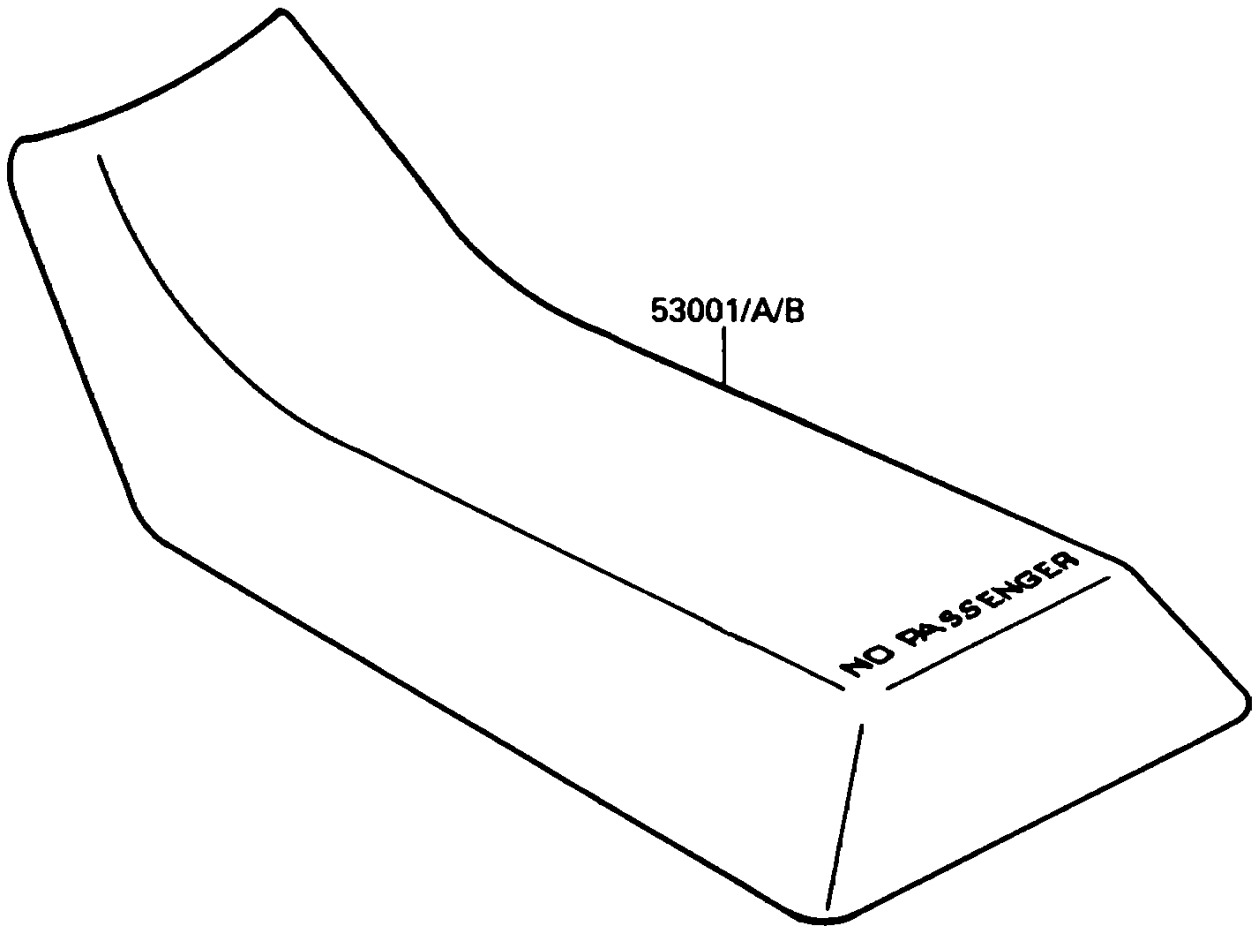

# 1989 Bayou 220 PARTS DIAGRAM

Seat

F2510-0322

# 1989 Bayou 220 PARTS LIST

Seat

ITEM NAME	PART NUMBER	QUANTITY
SEAT-ASSY,BLACK (Ref # 53001)	53001-1516-MA	1