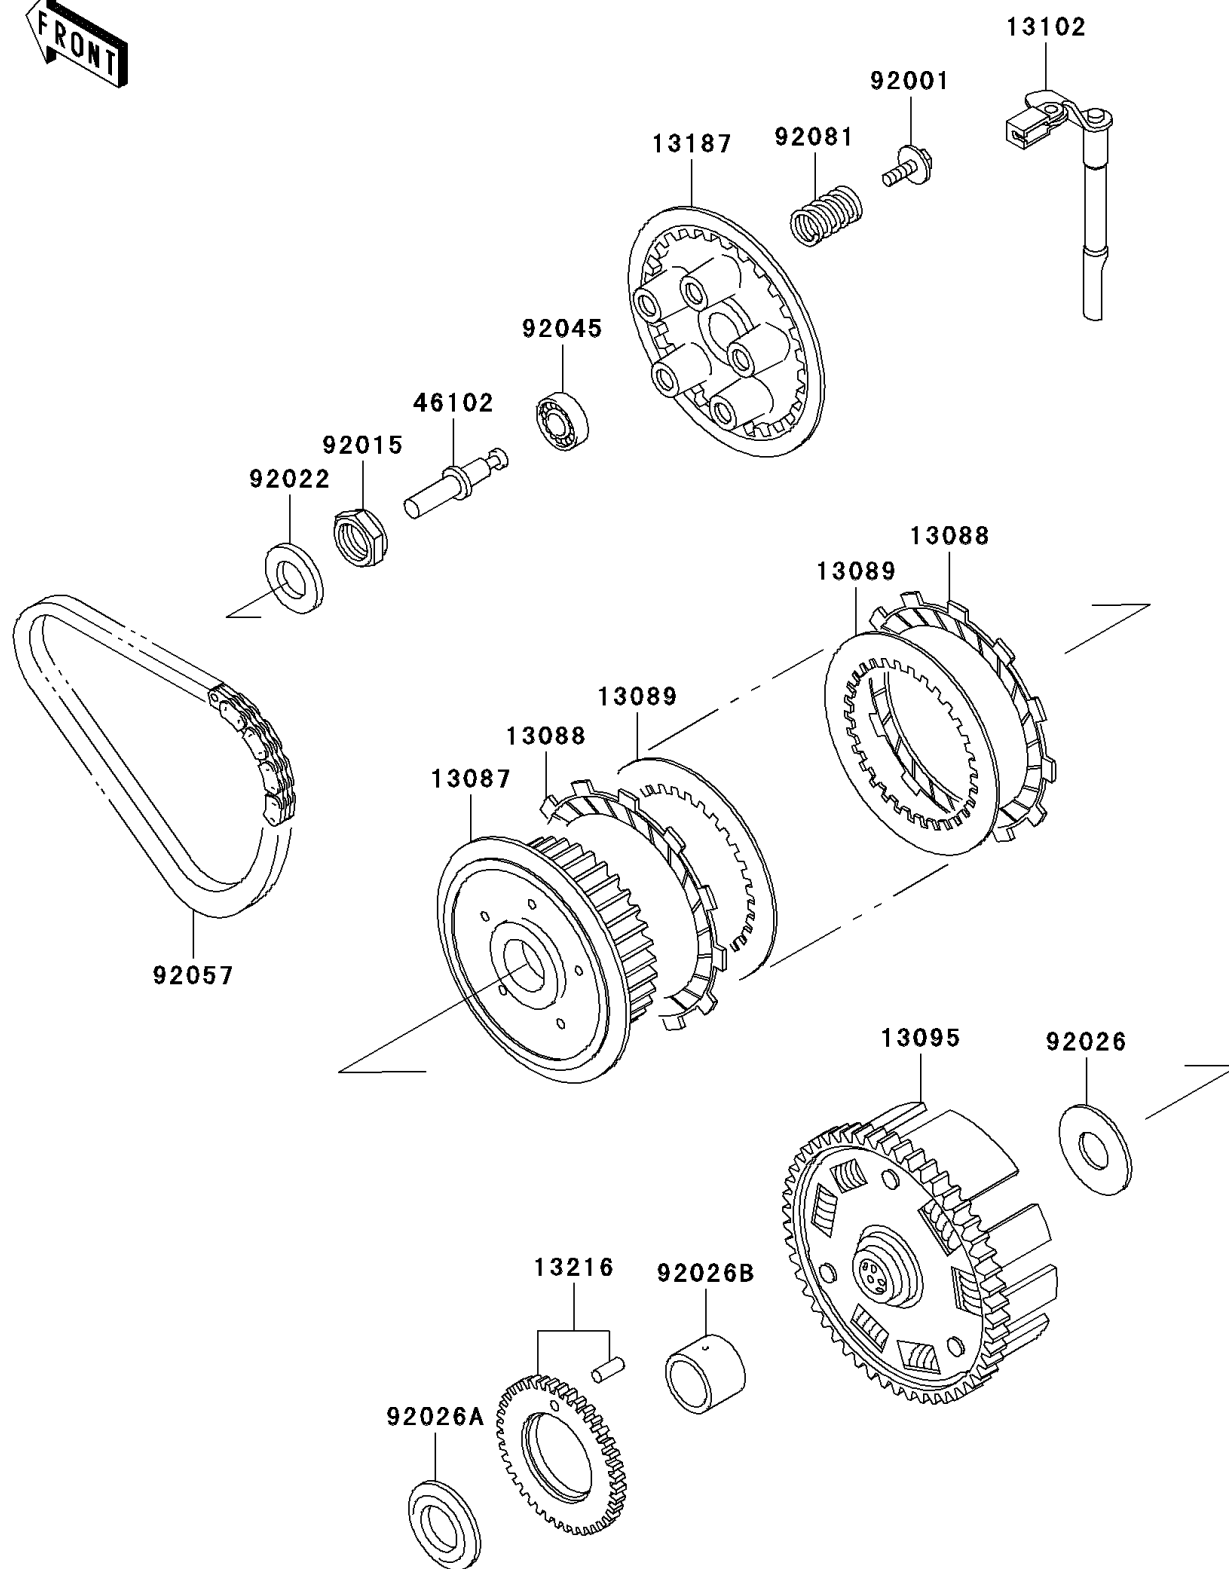

2009 Ninja® 500R PARTS DIAGRAM

Clutch

E1350

2009 Ninja® 500R PARTS LIST

Clutch

ITEM NAME	PART NUMBER	QUANTITY
HUB-CLUTCH (Ref # 13087)	13087-1162	1
PLATE-FRICTION (Ref # 13088)	13088-1013	1
PLATE-CLUTCH,T=2.0 (Ref # 13089)	13089-026	1
HOUSING-COMP-CLUTCH (Ref # 13095)	13095-1158	1
RELEASE-COMP-CLUTCH (Ref # 13102)	13102-1087	1
PLATE-CLUTCH OPERATING (Ref # 13187)	13187-0014	1
GEAR-COMP,40T (Ref # 13216)	13216-1066	1
ROD,CLUTCH (Ref # 46102)	46102-1134	1
BOLT,FLANGED,6X18 (Ref # 92001)	92001-1066	1
NUT,20MM (Ref # 92015)	92015-1555	1
WASHER,20.3X36X2.3 (Ref # 92022)	92022-1116	1
SPACER,25.5X47X2.5 (Ref # 92026)	92026-022	1
SPACER,25X47X4 (Ref # 92026A)	92026-1242	1
SPACER,25X30X23.5 (Ref # 92026B)	92026-1243	1
BEARING-BALL,6001C3ML01 (Ref # 92045)	92045-1235	1
CHAIN,PRIMARY (Ref # 92057)	92057-1229	1
SPRING,CLUTCH (Ref # 92081)	92081-1864	1