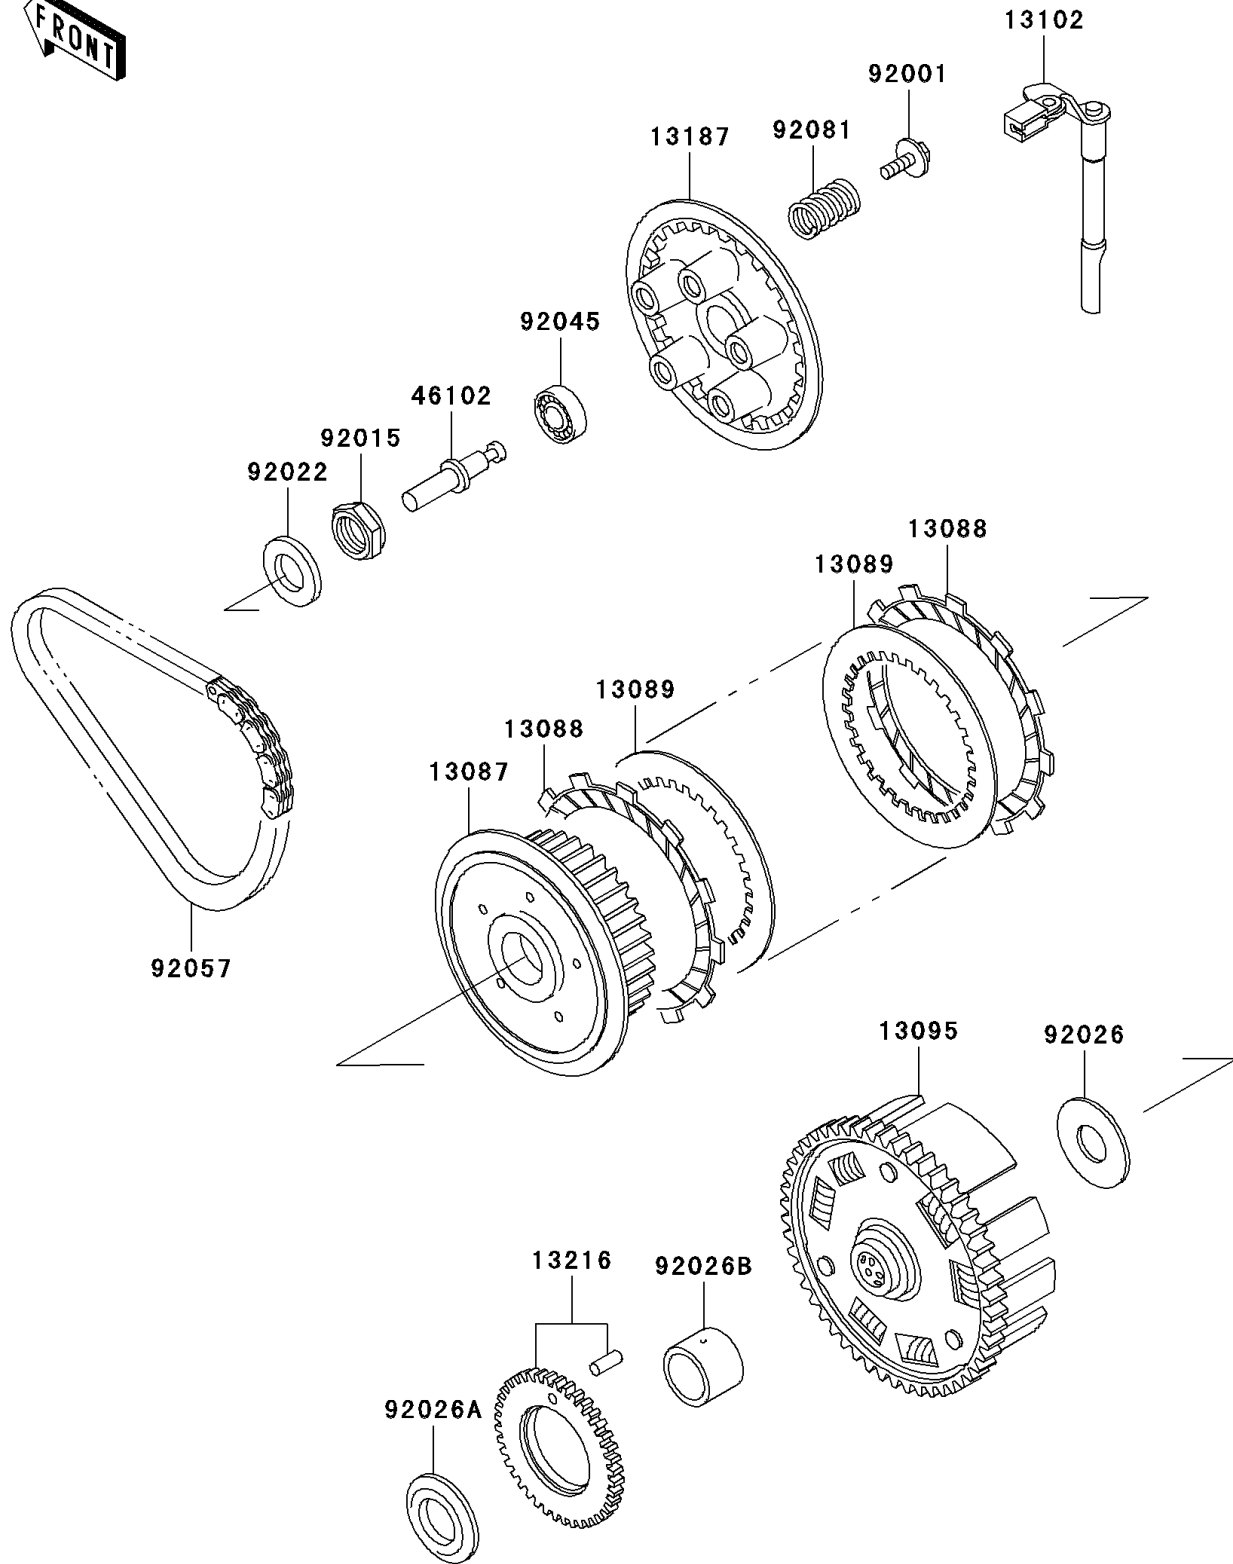

2008 Ninja® 500R PARTS DIAGRAM

Clutch

E1350

2008 Ninja® 500R PARTS LIST

Clutch

ITEM NAME	PART NUMBER	QUANTITY
HUB-CLUTCH (Ref # 13087)	13087-1162	1
PLATE-FRICTION (Ref # 13088)	13088-1013	1
PLATE-CLUTCH,T=2.0 (Ref # 13089)	13089-026	1
HOUSING-COMP-CLUTCH (Ref # 13095)	13095-1158	1
RELEASE-COMP-CLUTCH (Ref # 13102)	13102-1087	1
PLATE-CLUTCH OPERATING (Ref # 13187)	13187-0014	1
GEAR-COMP,40T (Ref # 13216)	13216-1066	1
ROD,CLUTCH (Ref # 46102)	46102-1134	1
BOLT,FLANGED,6X18 (Ref # 92001)	92001-1066	1
NUT,20MM (Ref # 92015)	92015-1555	1
WASHER,20.3X36X2.3 (Ref # 92022)	92022-1116	1
SPACER,25.5X47X2.5 (Ref # 92026)	92026-022	1
SPACER,25X47X4 (Ref # 92026A)	92026-1242	1
SPACER,25X30X23.5 (Ref # 92026B)	92026-1243	1
BEARING-BALL,6001C3ML01 (Ref # 92045)	92045-1235	1
CHAIN,PRIMARY (Ref # 92057)	92057-1229	1
SPRING,CLUTCH (Ref # 92081)	92081-1864	1