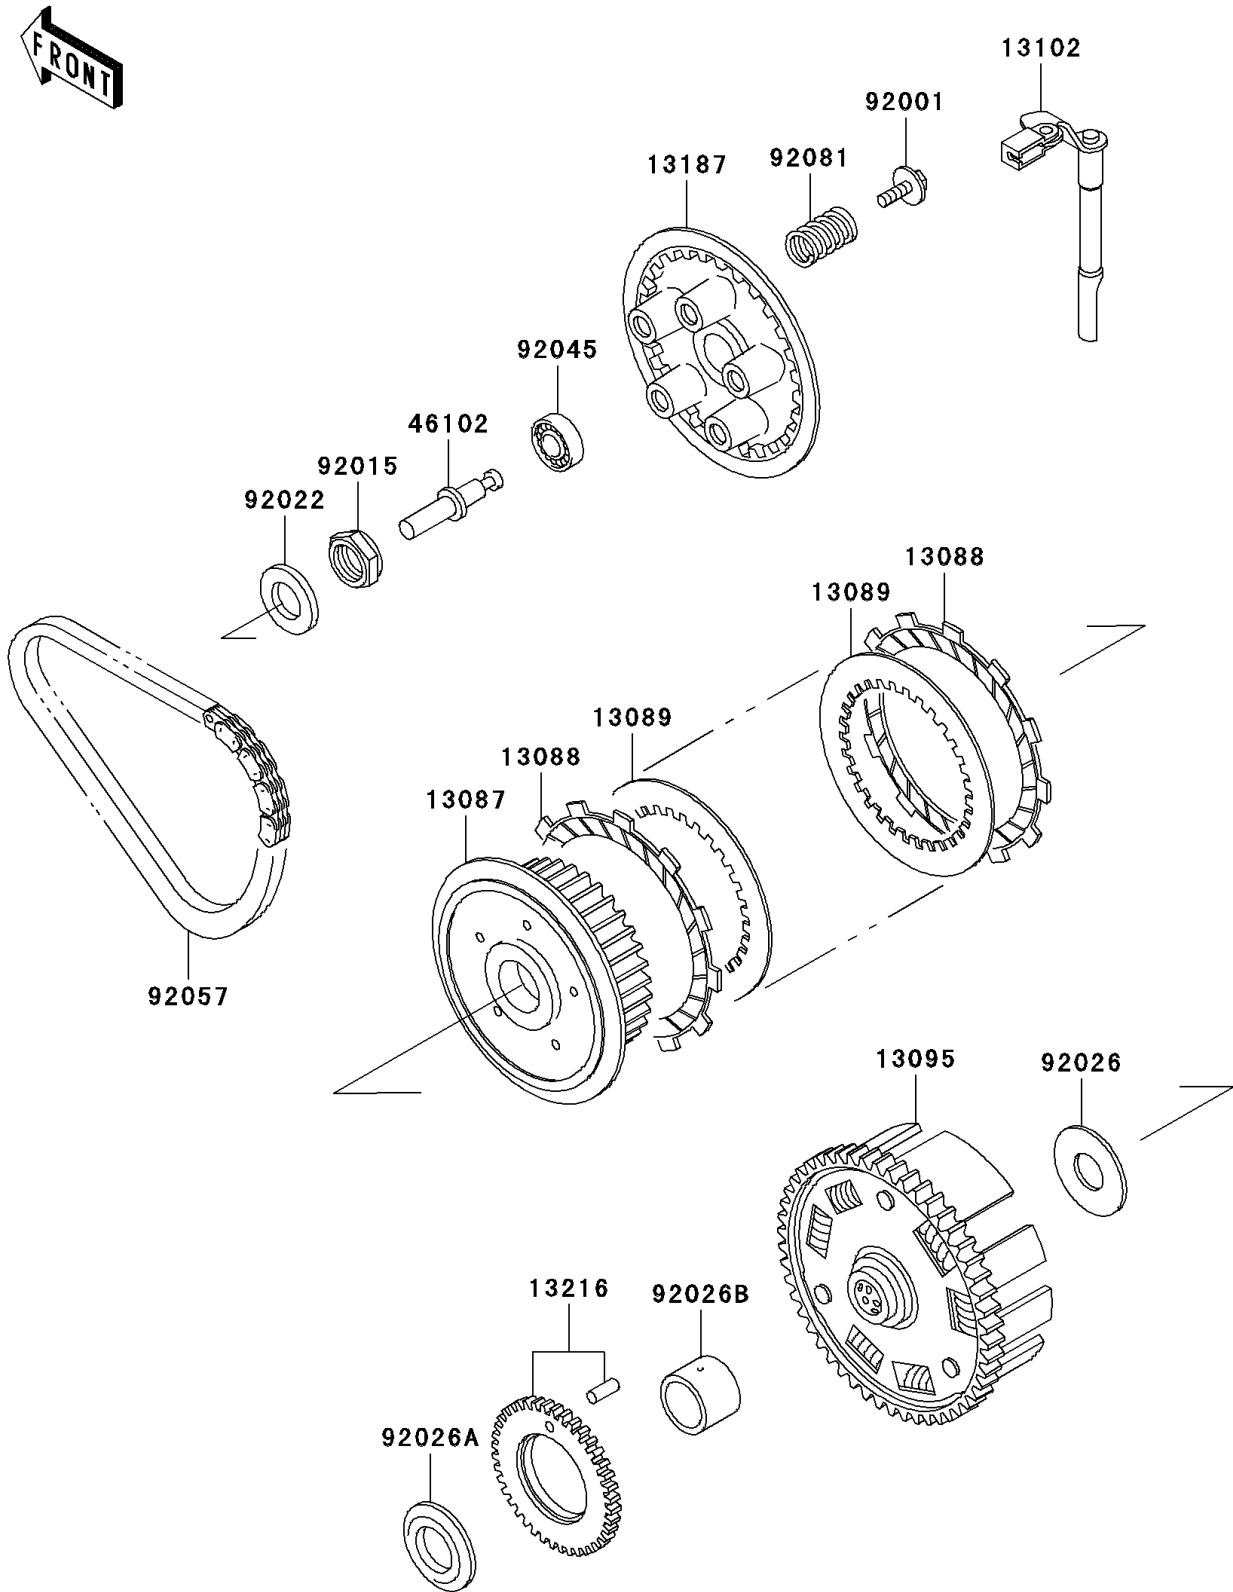

2007 Ninja® 500R PARTS DIAGRAM

Clutch

E1350

2007 Ninja® 500R PARTS LIST

Clutch

ITEM NAME	PART NUMBER	QUANTITY
HUB-CLUTCH (Ref # 13087)	13087-1162	1
PLATE-FRICTION (Ref # 13088)	13088-1013	7
PLATE-CLUTCH,T=2.0 (Ref # 13089)	13089-026	6
HOUSING-COMP-CLUTCH (Ref # 13095)	13095-1158	1
RELEASE-COMP-CLUTCH (Ref # 13102)	13102-1087	1
PLATE-CLUTCH OPERATING (Ref # 13187)	13187-0014	1
GEAR-COMP,40T (Ref # 13216)	13216-1066	1
ROD,CLUTCH (Ref # 46102)	46102-1134	1
BOLT,FLANGED,6X18 (Ref # 92001)	92001-1066	5
NUT,20MM (Ref # 92015)	92015-1555	1
WASHER,20.3X36X2.3 (Ref # 92022)	92022-1116	1
SPACER,25.5X47X2.5 (Ref # 92026)	92026-022	1
SPACER,25X47X4 (Ref # 92026A)	92026-1242	1
SPACER,25X30X23.5 (Ref # 92026B)	92026-1243	1
BEARING-BALL,6001C3ML01 (Ref # 92045)	92045-1235	1
CHAIN,PRIMARY (Ref # 92057)	92057-1229	1
SPRING,CLUTCH (Ref # 92081)	92081-1864	5