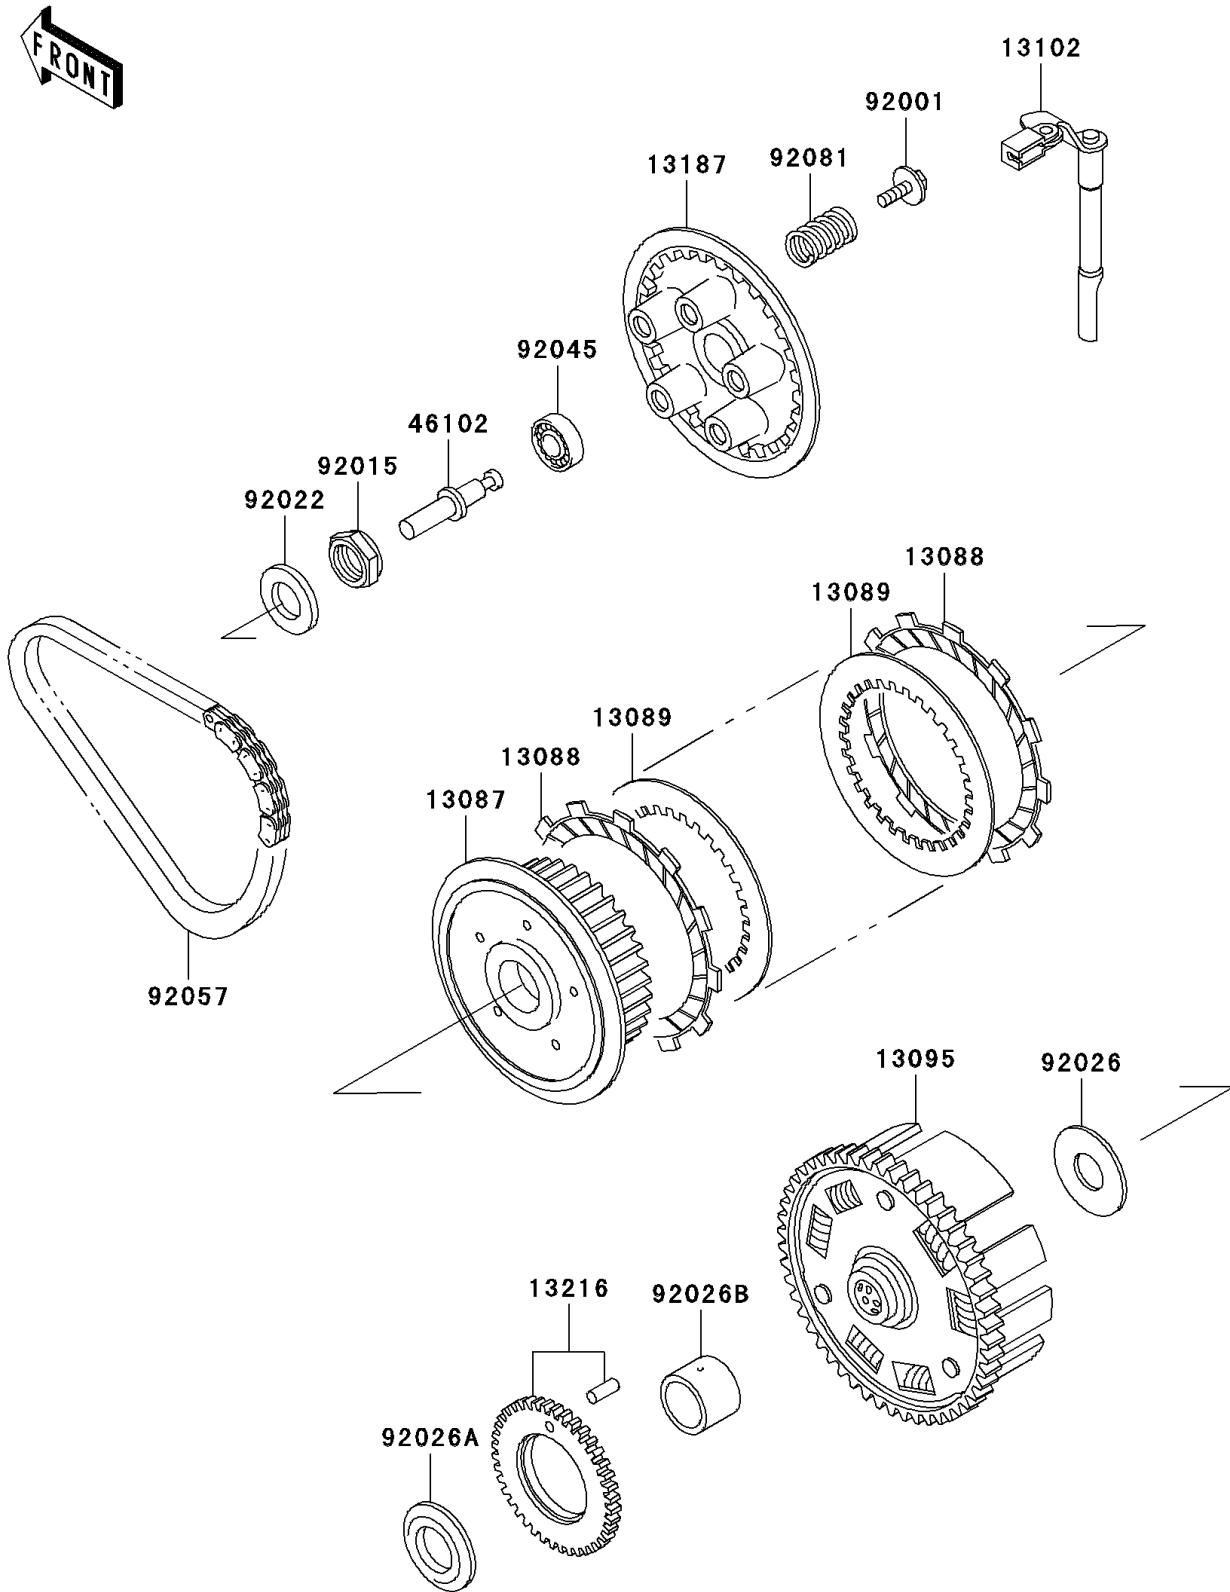

2007 Ninja® 500R PARTS DIAGRAM

Clutch

E1350

2007 Ninja® 500R PARTS LIST

Clutch

ITEM NAME	PART NUMBER	QUANTITY
HUB-CLUTCH (Ref # 13087)	13087-1162	1
PLATE-FRICTION (Ref # 13088)	13088-1013	1
PLATE-CLUTCH,T=2.0 (Ref # 13089)	13089-026	1
HOUSING-COMP-CLUTCH (Ref # 13095)	13095-1158	1
RELEASE-COMP-CLUTCH (Ref # 13102)	13102-1087	1
PLATE-CLUTCH OPERATING (Ref # 13187)	13187-0014	1
GEAR-COMP,40T (Ref # 13216)	13216-1066	1
ROD,CLUTCH (Ref # 46102)	46102-1134	1
BOLT,FLANGED,6X18 (Ref # 92001)	92001-1066	1
NUT,20MM (Ref # 92015)	92015-1555	1
WASHER,20.3X36X2.3 (Ref # 92022)	92022-1116	1
SPACER,25.5X47X2.5 (Ref # 92026)	92026-022	1
SPACER,25X47X4 (Ref # 92026A)	92026-1242	1
SPACER,25X30X23.5 (Ref # 92026B)	92026-1243	1
BEARING-BALL,6001C3ML01 (Ref # 92045)	92045-1235	1
CHAIN,PRIMARY (Ref # 92057)	92057-1229	1
SPRING,CLUTCH (Ref # 92081)	92081-1864	1