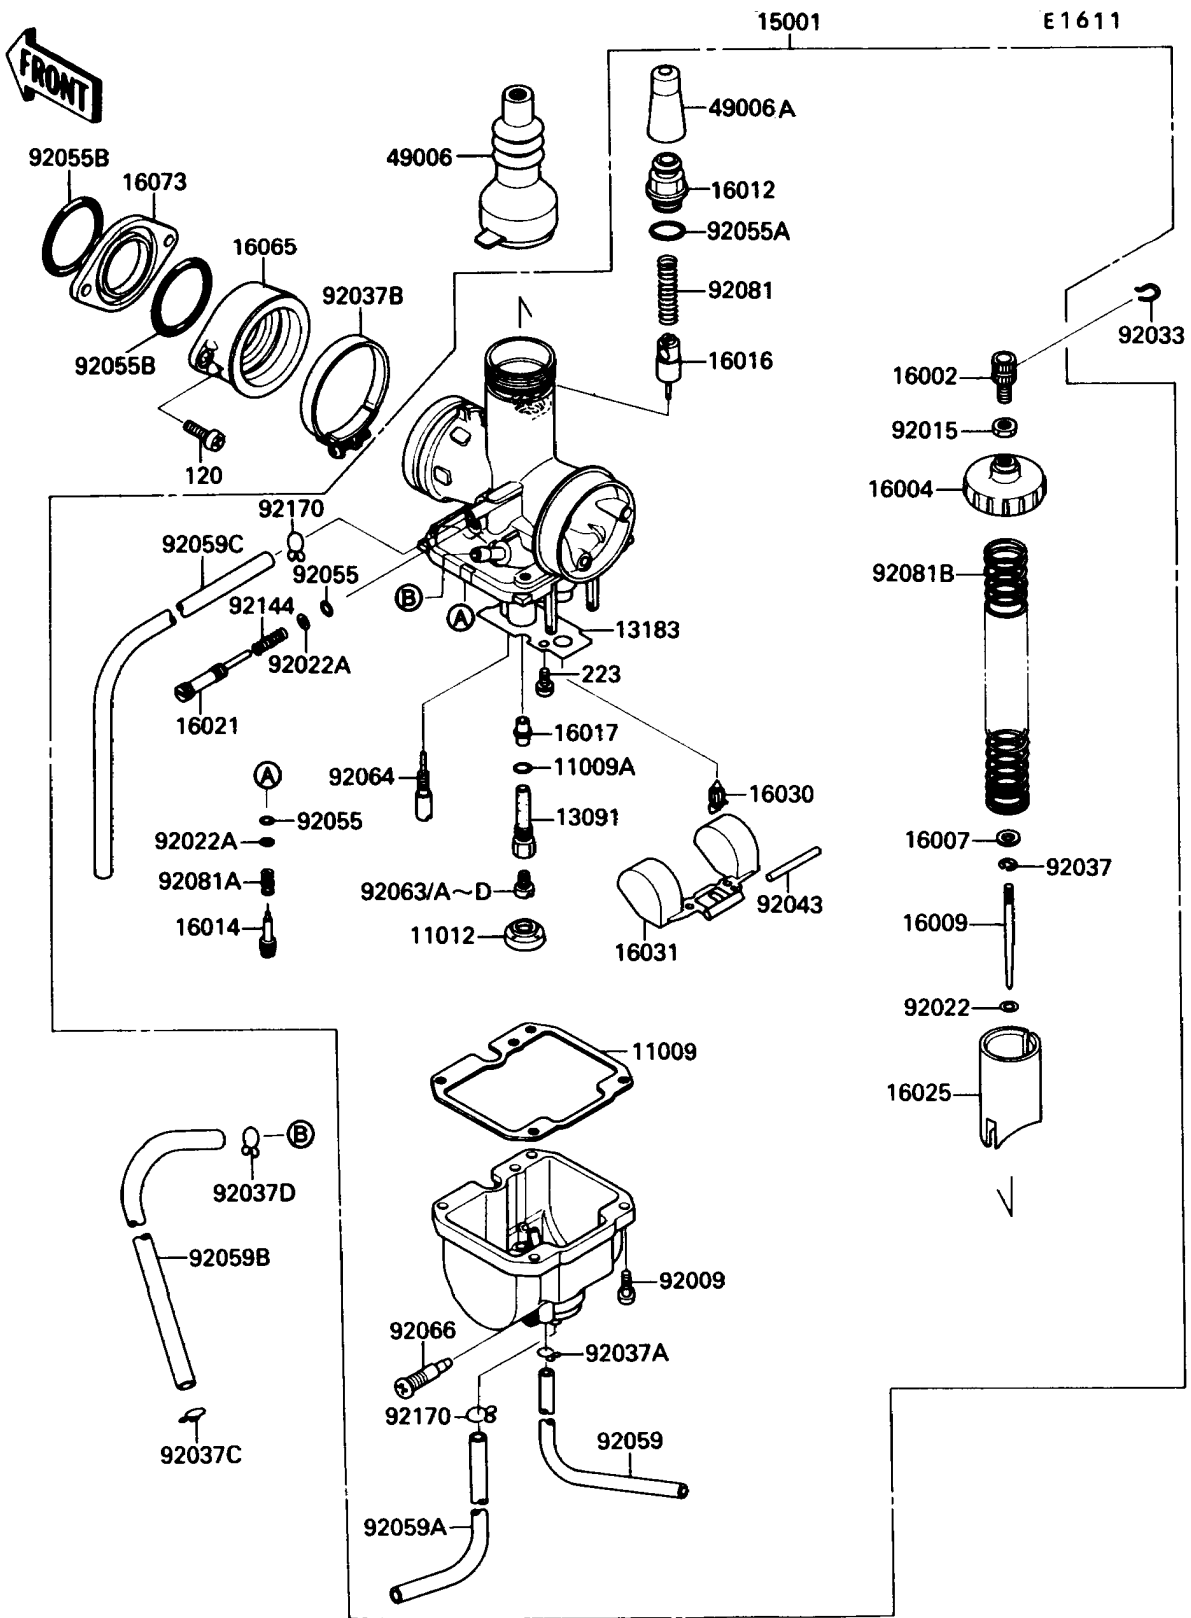

1989 Bayou 220 PARTS DIAGRAM

Carburetor

1989 Bayou 220 PARTS LIST

Carburetor

ITEM NAME	PART NUMBER	QUANTITY
GASKET,FLOAT CHAMBER (Ref # 11009)	11009-1676	1
GASKET,"O"RING (Ref # 11009A)	16038-016	1
CAP (Ref # 11012)	11012-1659	1
HOLDER,NEEDLE JET (Ref # 13091)	13091-1551	1
PLATE (Ref # 13183)	13183-1273	1
CARBURETOR-ASSY (Ref # 15001)	15001-1382	1
ADJUSTER-CABLE (Ref # 16002)	16002-011	1
CAP-CHAMBER,MIXING (Ref # 16004)	16004-1055	1
SEAT-SPRING,THROTTLE VALVE (Ref # 16007)	16007-1111	1
NEEDLE-JET,5GN46-2 (Ref # 16009)	16009-1388	1
CAP-STARTER PLUNGER (Ref # 16012)	16012-1056	1
SCREW-PILOT AIR (Ref # 16014)	16014-1056	1
PLUNGER,STARTER (Ref # 16016)	16016-1074	1
JET-NEEDLE,O-0 (Ref # 16017)	16017-1346	1
SCREW-THROTTLE STOP (Ref # 16021)	16021-1126	1
VALVE-THROTTLE,CA3.0 (Ref # 16025)	16025-1150	1
VALVE-FLOAT,#1.5 (Ref # 16030)	16030-1066	1
FLOAT (Ref # 16031)	16031-1055	1
HOLDER-CARBURETOR (Ref # 16065)	16065-1157	1
INSULATOR (Ref # 16073)	16073-1053	1
BOOT (Ref # 49006)	49006-1230	1
BOOT,STARTER PLUNGER (Ref # 49006A)	49006-1235	1
SCREW,PAN HEAD,4X14 (Ref # 92009)	16033-013	4
NUT,ADJUST LOCK (Ref # 92015)	16003-006	1
WASHER,THROTTLE VALVE (Ref # 92022)	92022-1024	1
WASHER,ADJUST SCREW (Ref # 92022A)	92022-1187	2
RING-SNAP (Ref # 92033)	92036-018	1
CLAMP,E-TYPE (Ref # 92037)	16008-010	1
CLAMP,TUBE (Ref # 92037A)	92037-1043	1