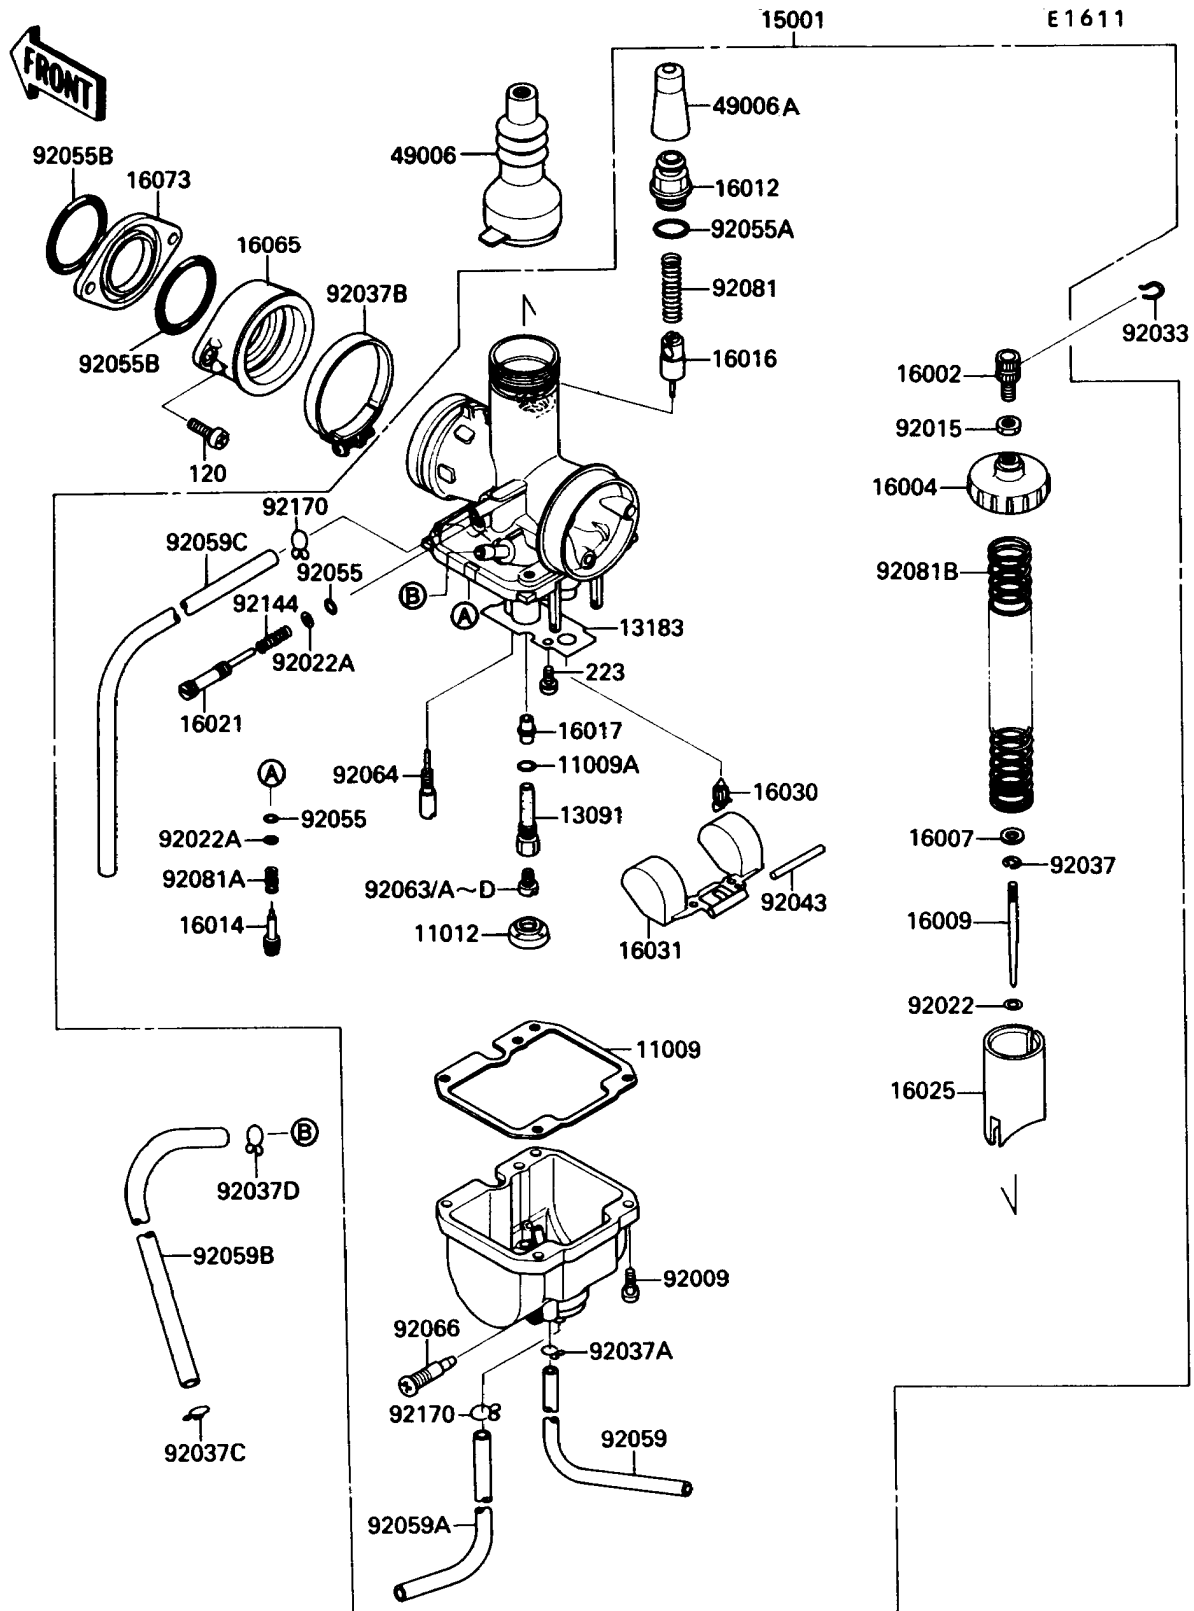

1989 Bayou 220

PARTS DIAGRAM

Carburetor

Kawasaki

Let the Good Times Roll®