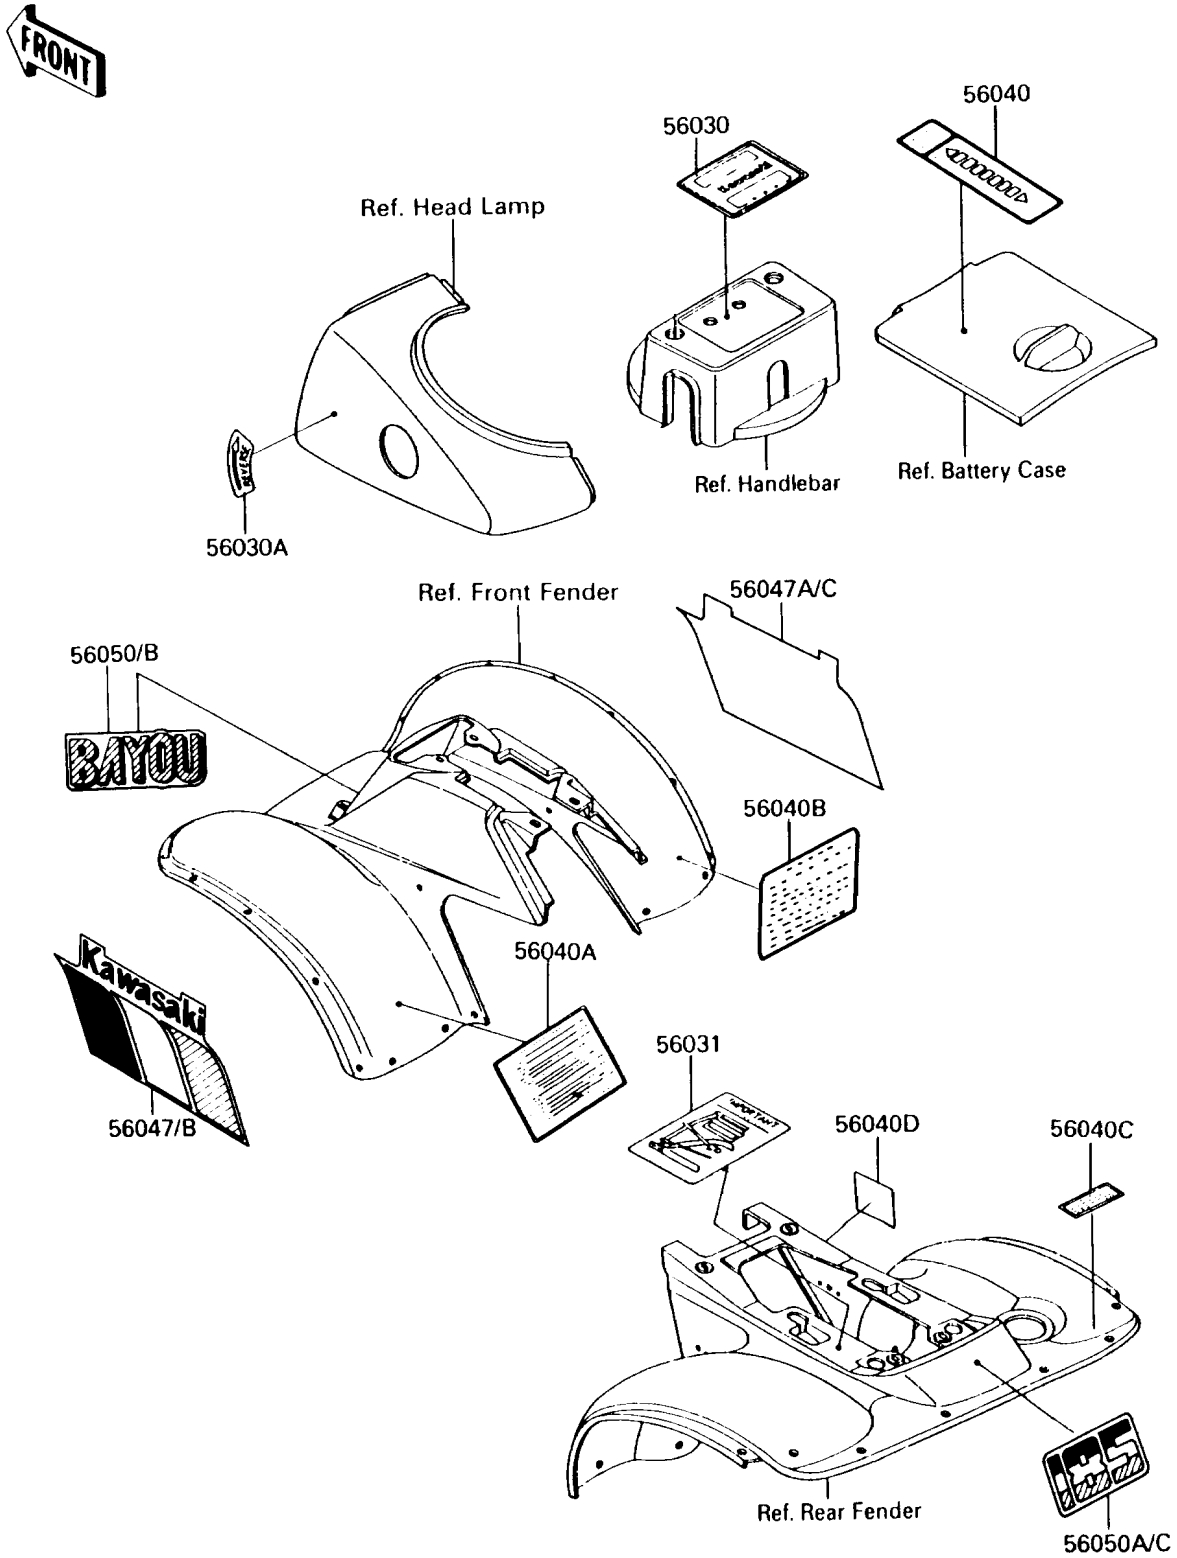

1988 Bayou 185 PARTS DIAGRAM

Labels

F2860-0550

1988 Bayou 185 PARTS LIST

Labels

ITEM NAME	PART NUMBER	QUANTITY
LABEL,IGNITION PLATE (Ref # 56030)	56030-1064	1
LABEL,REVERSE (Ref # 56030A)	56030-1077	1
LABEL-MANUAL,BATTERY VENT (Ref # 56031)	56031-1388	1
LABEL-WARNING,SHIFT PATTERN (Ref # 56040)	56040-1164	1
LABEL-WARNING,OFF ROAD ONLY (Ref # 56040A)	56040-1175	1
LABEL-WARNING,IMPORTANT NOTICE (Ref # 56040B)	56040-1176	1
LABEL-WARNING,REFUELING (Ref # 56040C)	56040-1177	1
LABEL-WARNING,IMPORTANT INFO (Ref # 56040D)	56040-1224	1
PATTERN,FR FENDER,LH,FOR WHITE (Ref # 56047)	56047-1706	1
PATTERN,FR FENDER,RH,FOR WHITE (Ref # 56047A)	56047-1707	1
PATTERN,FR FENDER,LH,FOR RED (Ref # 56047B)	56047-1708	1
PATTERN,FR FENDER,RH,FOR RED (Ref # 56047C)	56047-1709	1
MARK,FR FENDER,BAYOU,FOR WHITE (Ref # 56050)	56050-1041	1
MARK,RR FENDER,185,FOR WHITE (Ref # 56050A)	56050-1042	1
MARK,FR FENDER,BAYOU,FOR RED (Ref # 56050B)	56050-1043	1
MARK,RR FENDER,185,FOR RED (Ref # 56050C)	56050-1044	1