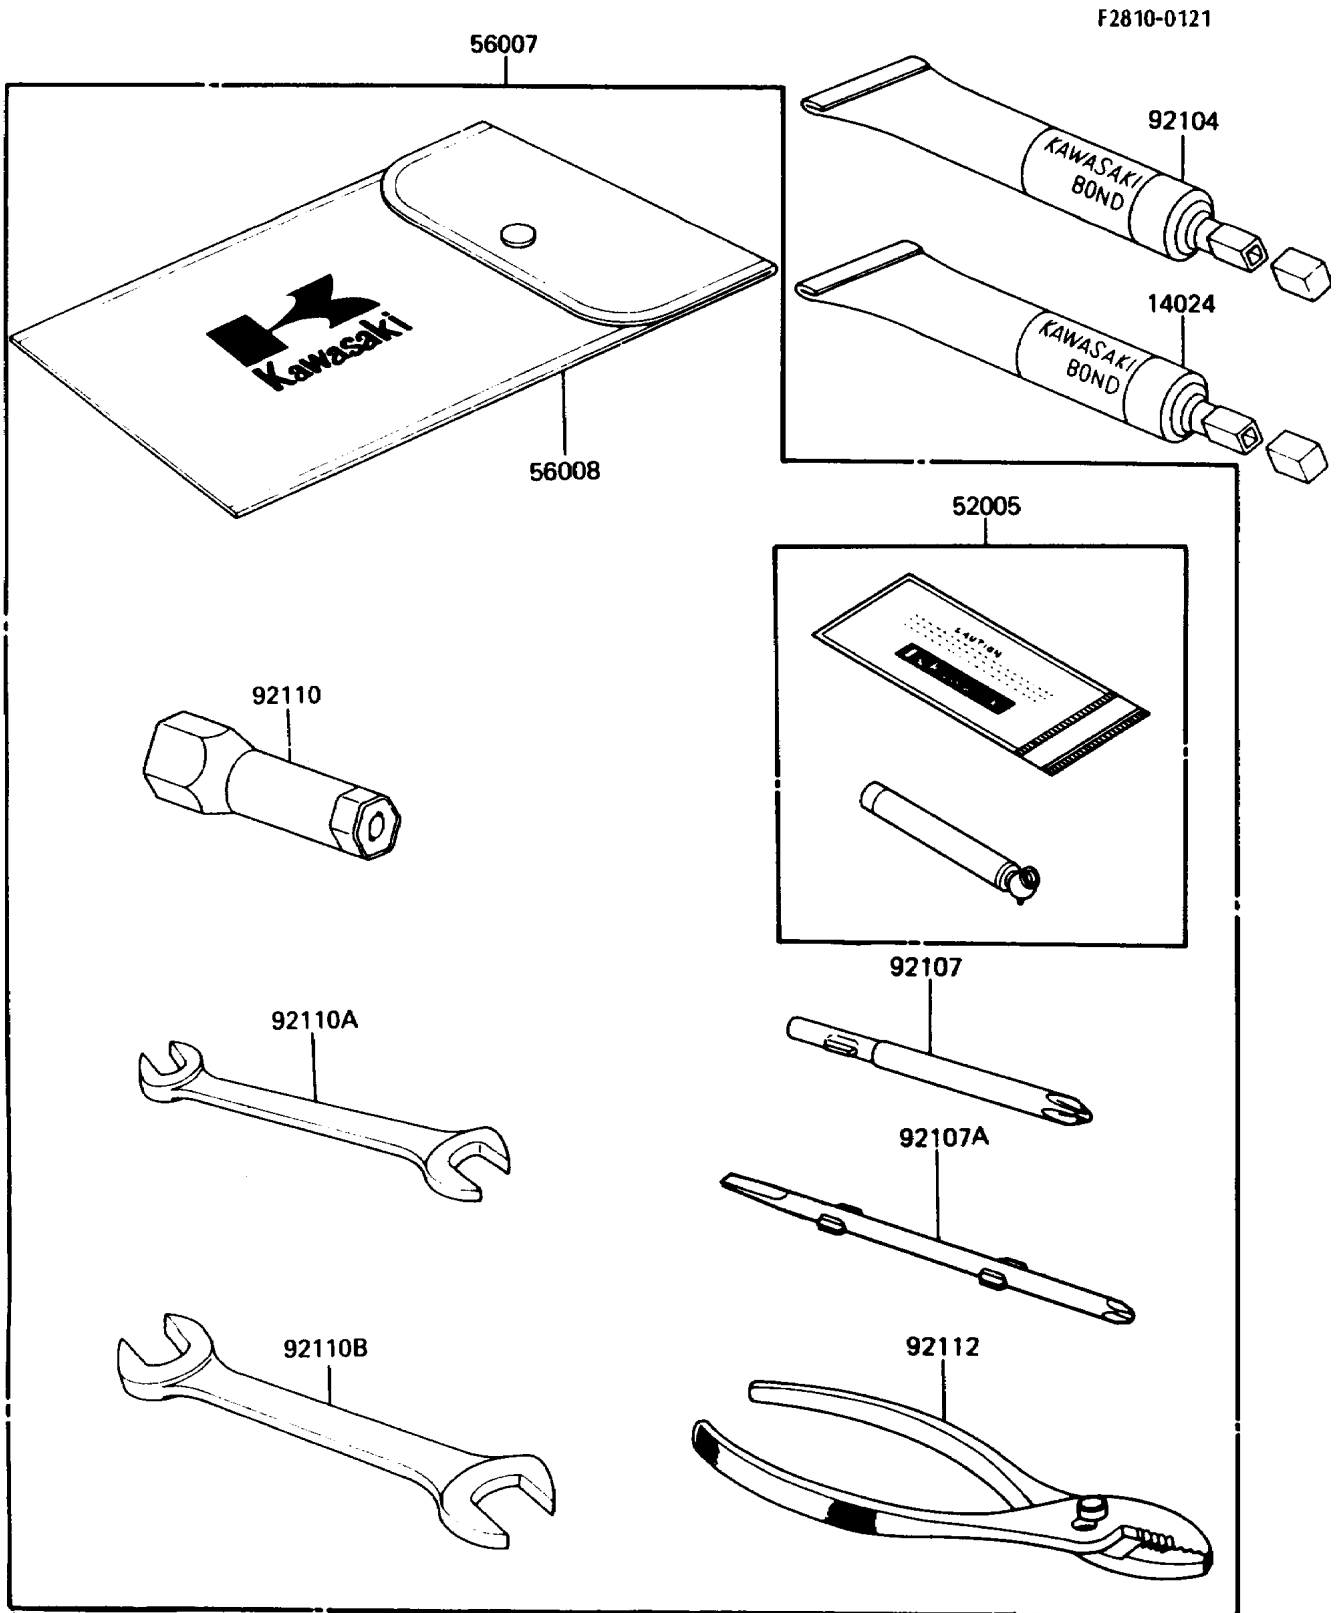

1988 Bayou 185 PARTS DIAGRAM

Owner's Tools

1988 Bayou 185 PARTS LIST

Owner's Tools

ITEM NAME	PART NUMBER	QUANTITY
THREE BOND TB1211,HT/RS,WHITE (Ref # 14024)	56019-120	1
GAUGE,AIR (Ref # 52005)	52005-1082	1
TOOLKIT (Ref # 56007)	56007-1237	1
BAG,TOOL (Ref # 56008)	56008-1007	1
GASKET-LIQUID,TUBE,100G,SILVER (Ref # 92104)	92104-002	1
TOOL-DRIVER,#3PHILLIPS (Ref # 92107)	92107-005	1
TOOL-DRIVER,#2PHILLIPS&SLOT (Ref # 92107A)	92107-1051	1
TOOL-WRENCH,BOX,18MM (Ref # 92110)	92110-1111	1
TOOL-WRENCH,OPEN END,10X12 (Ref # 92110A)	92110-1117	1
TOOL-WRENCH,OPEN END,14X17 (Ref # 92110B)	92126-003	1
TOOL-PLIERS (Ref # 92112)	92112-003	1