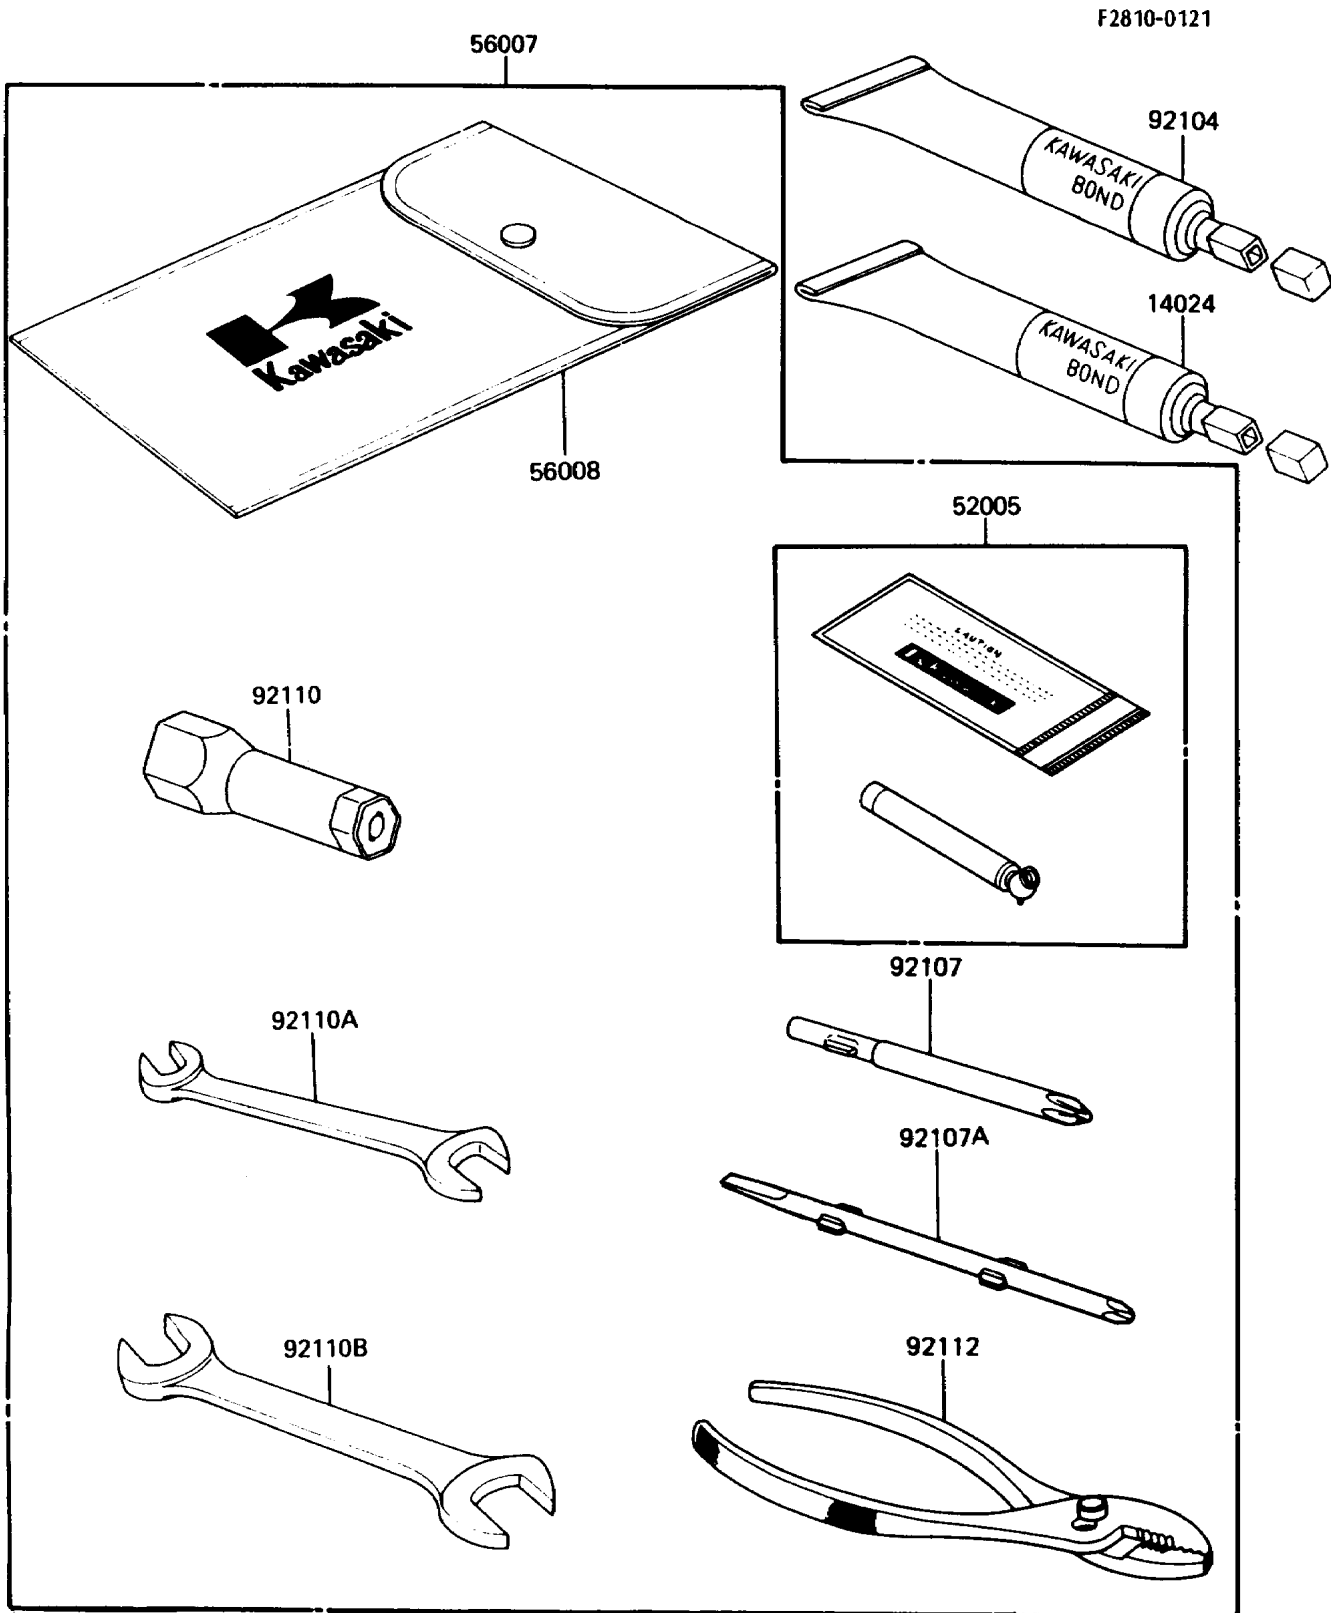

1987 Bayou 185 PARTS DIAGRAM

Owner's Tools

1987 Bayou 185 PARTS LIST

Owner's Tools

ITEM NAME	PART NUMBER	QUANTITY
THREE BOND TB1211,HT/RS,WHITE (Ref # 14024)	56019-120	1
GAUGE,AIR (Ref # 52005)	52005-1082	1
TOOLKIT (Ref # 56007)	56007-1237	1
BAG,TOOL (Ref # 56008)	56008-1007	1
GASKET-LIQUID,TUBE,100G,SILVER (Ref # 92104)	92104-002	1
TOOL-DRIVER,#3PHILLIPS (Ref # 92107)	92107-005	1
TOOL-DRIVER,#2PHILLIPS&SLOT (Ref # 92107A)	92107-1051	1
TOOL-WRENCH,BOX,18MM (Ref # 92110)	92110-1111	1
TOOL-WRENCH,OPEN END,10X12 (Ref # 92110A)	92110-1117	1
TOOL-WRENCH,OPEN END,14X17 (Ref # 92110B)	92126-003	1
TOOL-PLIERS (Ref # 92112)	92112-003	1