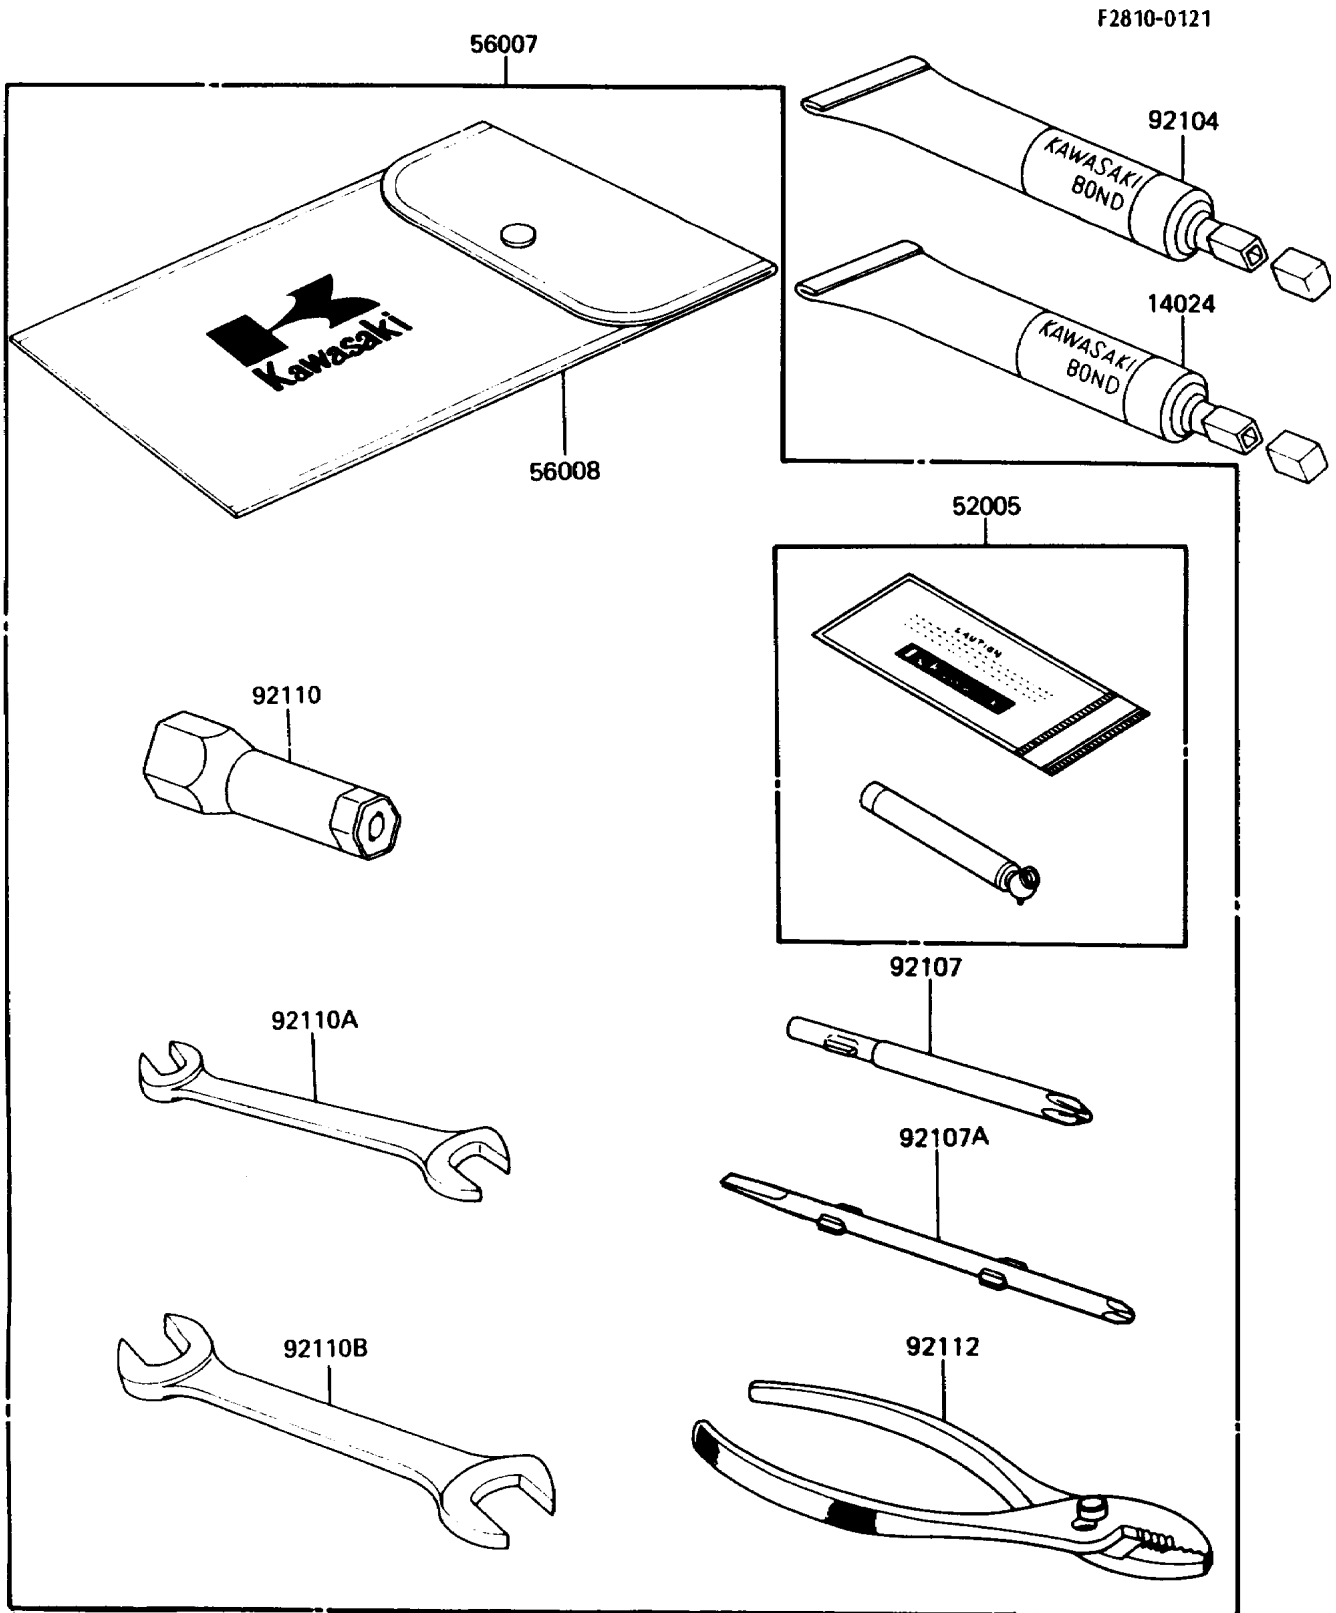

# 1986 Bayou 185 PARTS DIAGRAM

Owner's Tools

# 1986 Bayou 185 PARTS LIST

## Owner's Tools

ITEM NAME	PART NUMBER	QUANTITY
THREE BOND TB1211,HT/RS,WHITE (Ref # 14024)	56019-120	1
GAUGE,AIR (Ref # 52005)	52005-1082	1
TOOLKIT (Ref # 56007)	56007-1237	1
BAG,TOOL (Ref # 56008)	56008-1007	1
GASKET-LIQUID,TUBE,100G,SILVER (Ref # 92104)	92104-002	1
TOOL-DRIVER,#3PHILLIPS (Ref # 92107)	92107-005	1
TOOL-DRIVER,#2PHILLIPS&SLOT (Ref # 92107A)	92107-1051	1
TOOL-WRENCH,BOX,18MM (Ref # 92110)	92110-1111	1
TOOL-WRENCH,OPEN END,10X12 (Ref # 92110A)	92110-1117	1
TOOL-WRENCH,OPEN END,14X17 (Ref # 92110B)	92126-003	1
TOOL-PLIERS (Ref # 92112)	92112-003	1