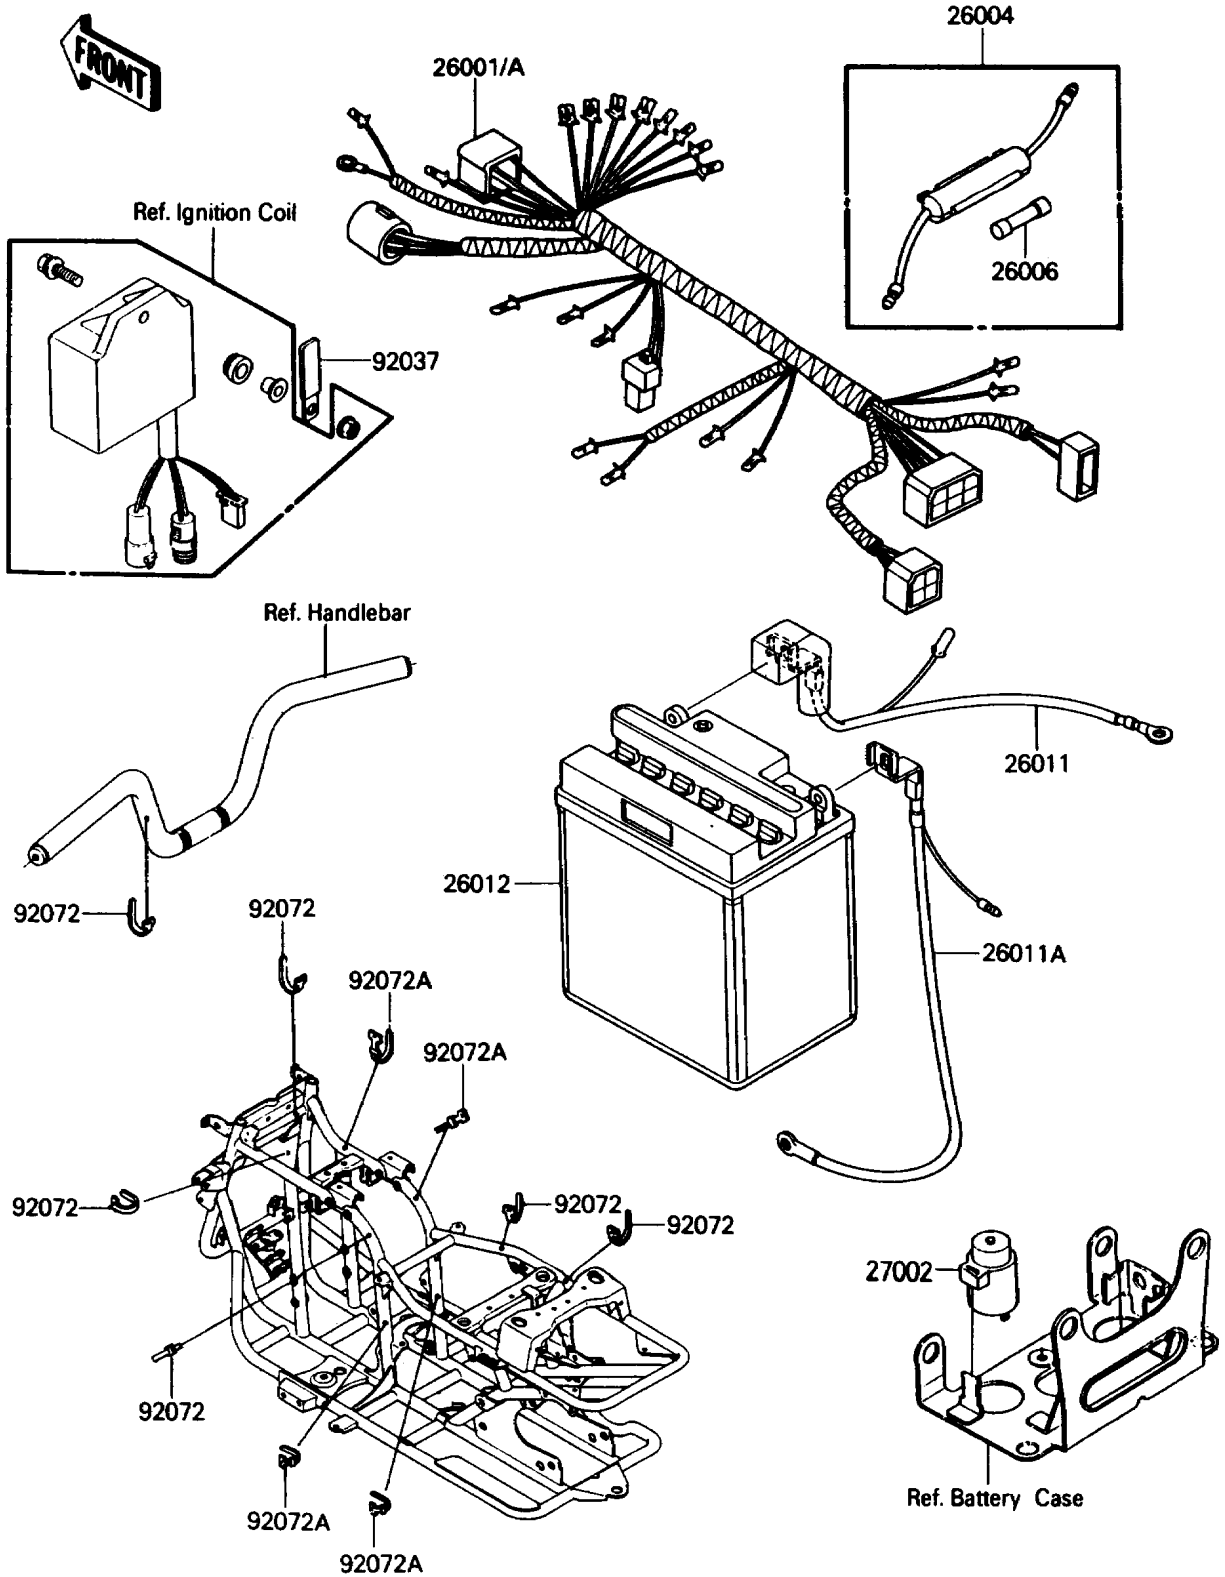

1988 Bayou 185 PARTS DIAGRAM

Chassis Electrical Equipment

F2760-0360

1988 Bayou 185 PARTS LIST

Chassis Electrical Equipment

ITEM NAME	PART NUMBER	QUANTITY
HARNESS,MAIN (Ref # 26001A)	26001-1880	1
FUSE-ASSY (Ref # 26004)	26004-013	1
FUSE,20A,L=25 (Ref # 26006)	26006-005	1
WIRE-LEAD,BATTERY(+) (Ref # 26011)	26011-1297	1
WIRE-LEAD,BATTERY(-) (Ref # 26011A)	26011-1298	1
BATTERY,12V 11AH,YB10L-B (Ref # 26012)	26012-1171	1
RELAY-ASSY (Ref # 27002)	27002-1051	1
CLAMP,WIRING HARNESS (Ref # 92037)	92037-1069	1
BAND,L=149 (Ref # 92072)	92072-031	1
BAND,L=186 (Ref # 92072A)	92072-056	1