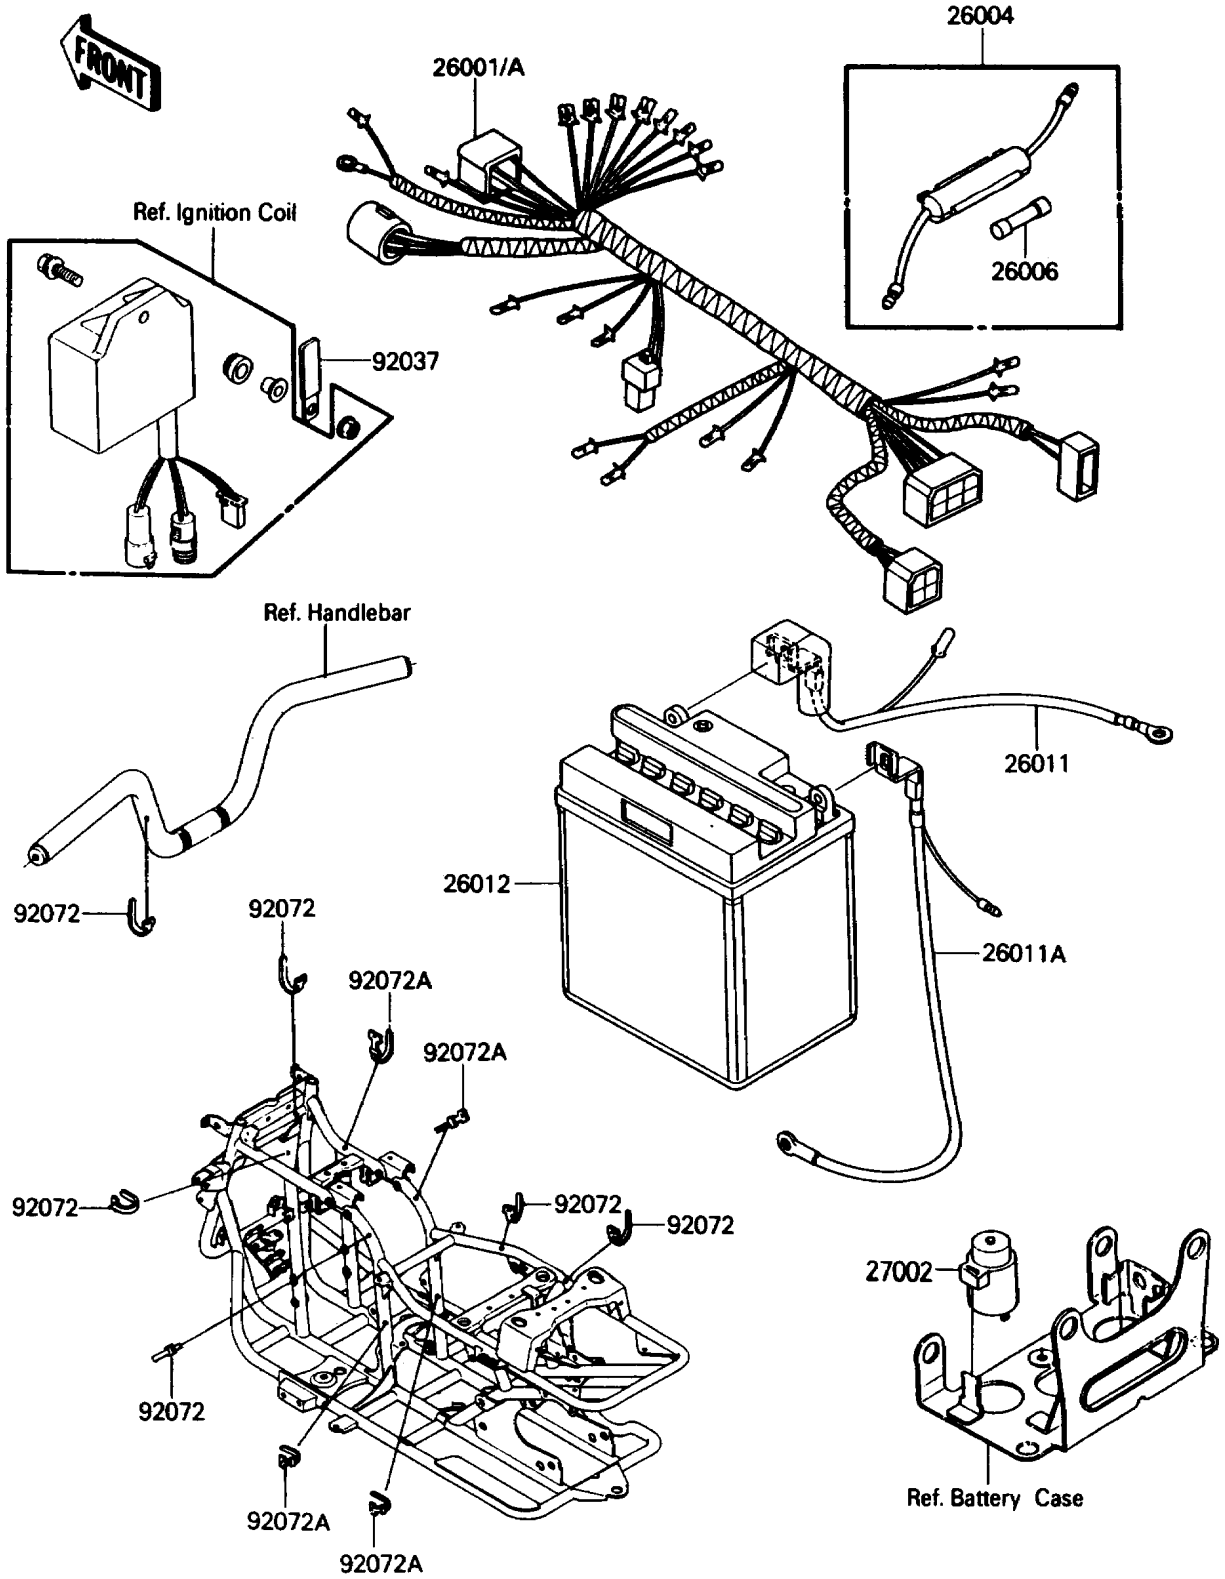

1987 Bayou 185 PARTS DIAGRAM

Chassis Electrical Equipment

F2760-0360

1987 Bayou 185 PARTS LIST

Chassis Electrical Equipment

ITEM NAME	PART NUMBER	QUANTITY
HARNESS,MAIN (Ref # 26001)	26001-1752	1
FUSE-ASSY (Ref # 26004)	26004-013	1
FUSE,20A,L=25 (Ref # 26006)	26006-005	1
WIRE-LEAD,BATTERY(+) (Ref # 26011)	26011-1297	1
WIRE-LEAD,BATTERY(-) (Ref # 26011A)	26011-1298	1
BATTERY,12V 11AH,YB10L-B (Ref # 26012)	26012-1171	1
RELAY-ASSY (Ref # 27002)	27002-1051	1
CLAMP,WIRING HARNESS (Ref # 92037)	92037-1069	1
BAND,L=149 (Ref # 92072)	92072-031	1
BAND,L=186 (Ref # 92072A)	92072-056	1