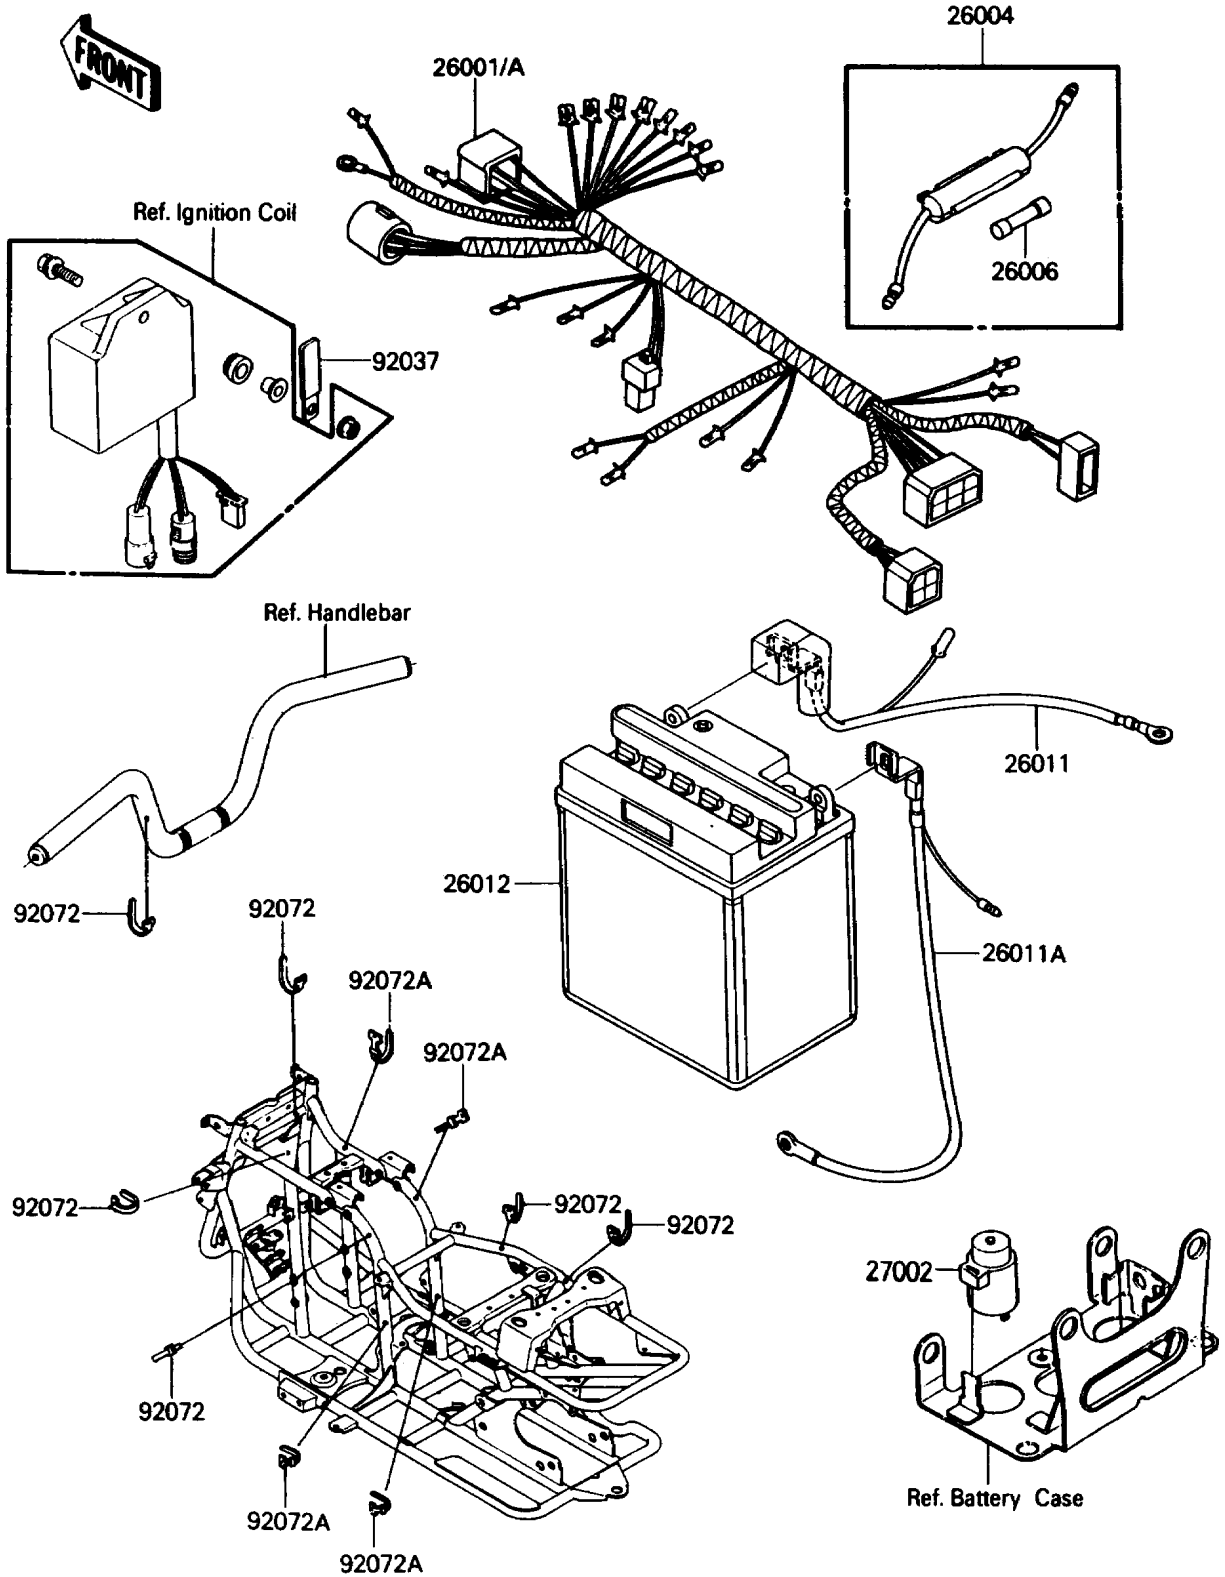

1986 Bayou 185 PARTS DIAGRAM

Chassis Electrical Equipment

F2760-0360

1986 Bayou 185 PARTS LIST

Chassis Electrical Equipment

ITEM NAME	PART NUMBER	QUANTITY
HARNESS,MAIN (Ref # 26001)	26001-1752	1
FUSE-ASSY (Ref # 26004)	26004-013	1
FUSE,20A,L=25 (Ref # 26006)	26006-005	1
WIRE-LEAD,BATTERY(+) (Ref # 26011)	26011-1297	1
WIRE-LEAD,BATTERY(-) (Ref # 26011A)	26011-1298	1
BATTERY,12V 11AH,YB10L-B (Ref # 26012)	26012-1171	1
RELAY-ASSY (Ref # 27002)	27002-1051	1
CLAMP,WIRING HARNESS (Ref # 92037)	92037-1069	1
BAND,L=149 (Ref # 92072)	92072-031	7
BAND,L=186 (Ref # 92072A)	92072-056	4