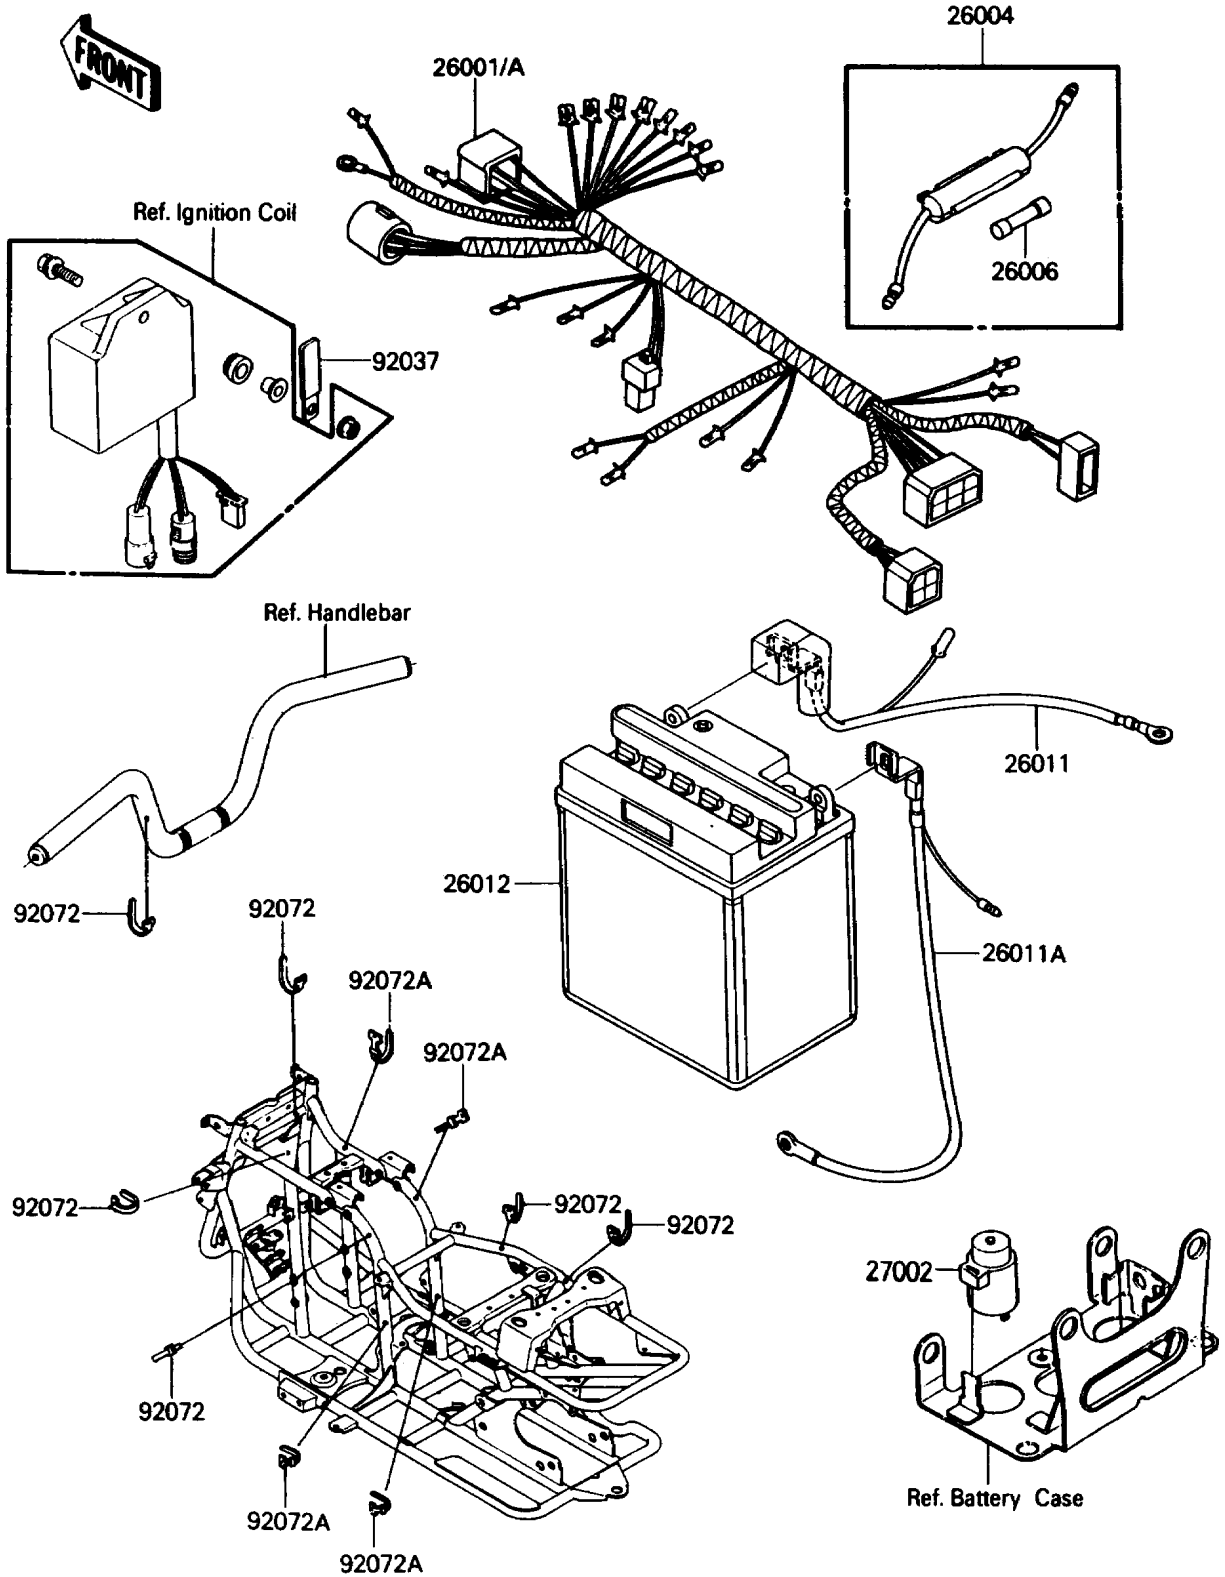

# 1986 Bayou 185 PARTS DIAGRAM

Chassis Electrical Equipment

F2760-0360

# 1986 Bayou 185 PARTS LIST

## Chassis Electrical Equipment

ITEM NAME	PART NUMBER	QUANTITY
HARNESS,MAIN (Ref # 26001)	26001-1752	1
FUSE-ASSY (Ref # 26004)	26004-013	1
FUSE,20A,L=25 (Ref # 26006)	26006-005	1
WIRE-LEAD,BATTERY(+) (Ref # 26011)	26011-1297	1
WIRE-LEAD,BATTERY(-) (Ref # 26011A)	26011-1298	1
BATTERY,12V 11AH,YB10L-B (Ref # 26012)	26012-1171	1
RELAY-ASSY (Ref # 27002)	27002-1051	1
CLAMP,WIRING HARNESS (Ref # 92037)	92037-1069	1
BAND,L=149 (Ref # 92072)	92072-031	7
BAND,L=186 (Ref # 92072A)	92072-056	4