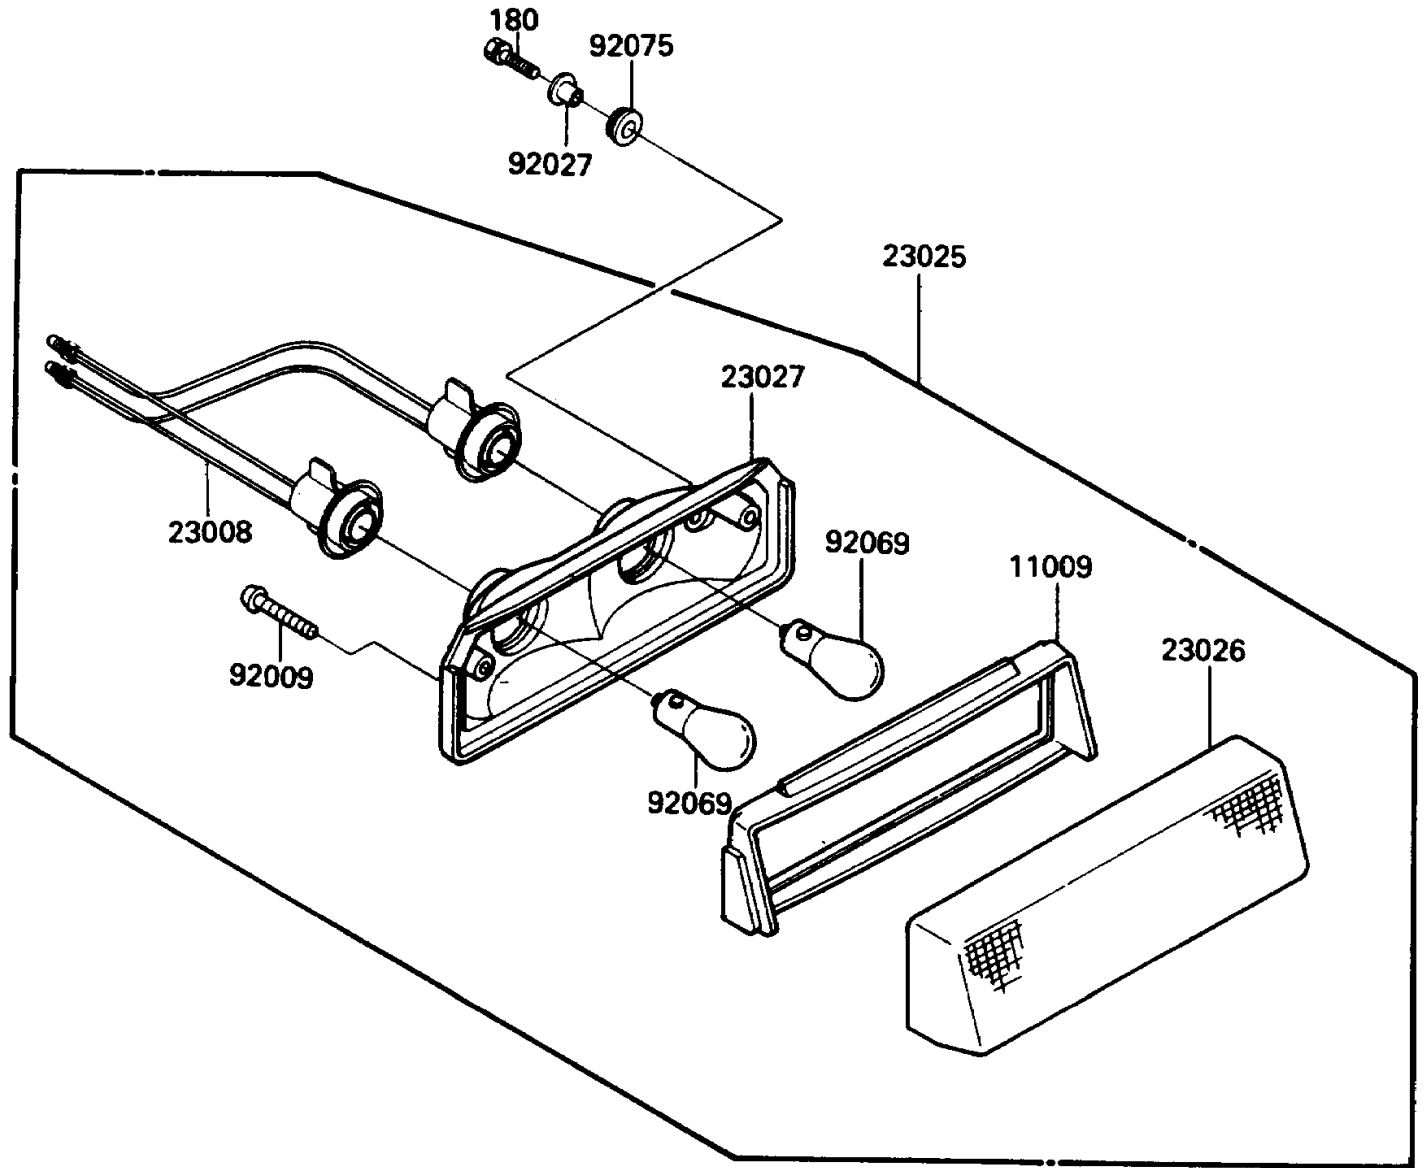

1988 Bayou 185 PARTS DIAGRAM

Taillight(s)

F2720-0206

1988 Bayou 185 PARTS LIST

Taillight(s)

ITEM NAME	PART NUMBER	QUANTITY
GASKET,TAIL LAMP (Ref # 11009)	11009-1404	1
SOCKET-ASSY,TAIL LAMP (Ref # 23008)	23008-1243	1
LAMP-TAIL (Ref # 23025)	23025-1113	1
LENS,TAIL LAMP (Ref # 23026)	23026-1056	1
BODY-COMP-TAIL LAMP (Ref # 23027)	23027-1064	1
SCREW,TAPPING,4X30 (Ref # 92009)	92009-1056	2
COLLAR,L=11.1 (Ref # 92027)	92027-194	2
BULB,12V 8W (Ref # 92069)	92069-1012	2
DAMPER (Ref # 92075)	92075-277	2
BOLT-UPSET-WS (Ref # 180)	180D0620	2