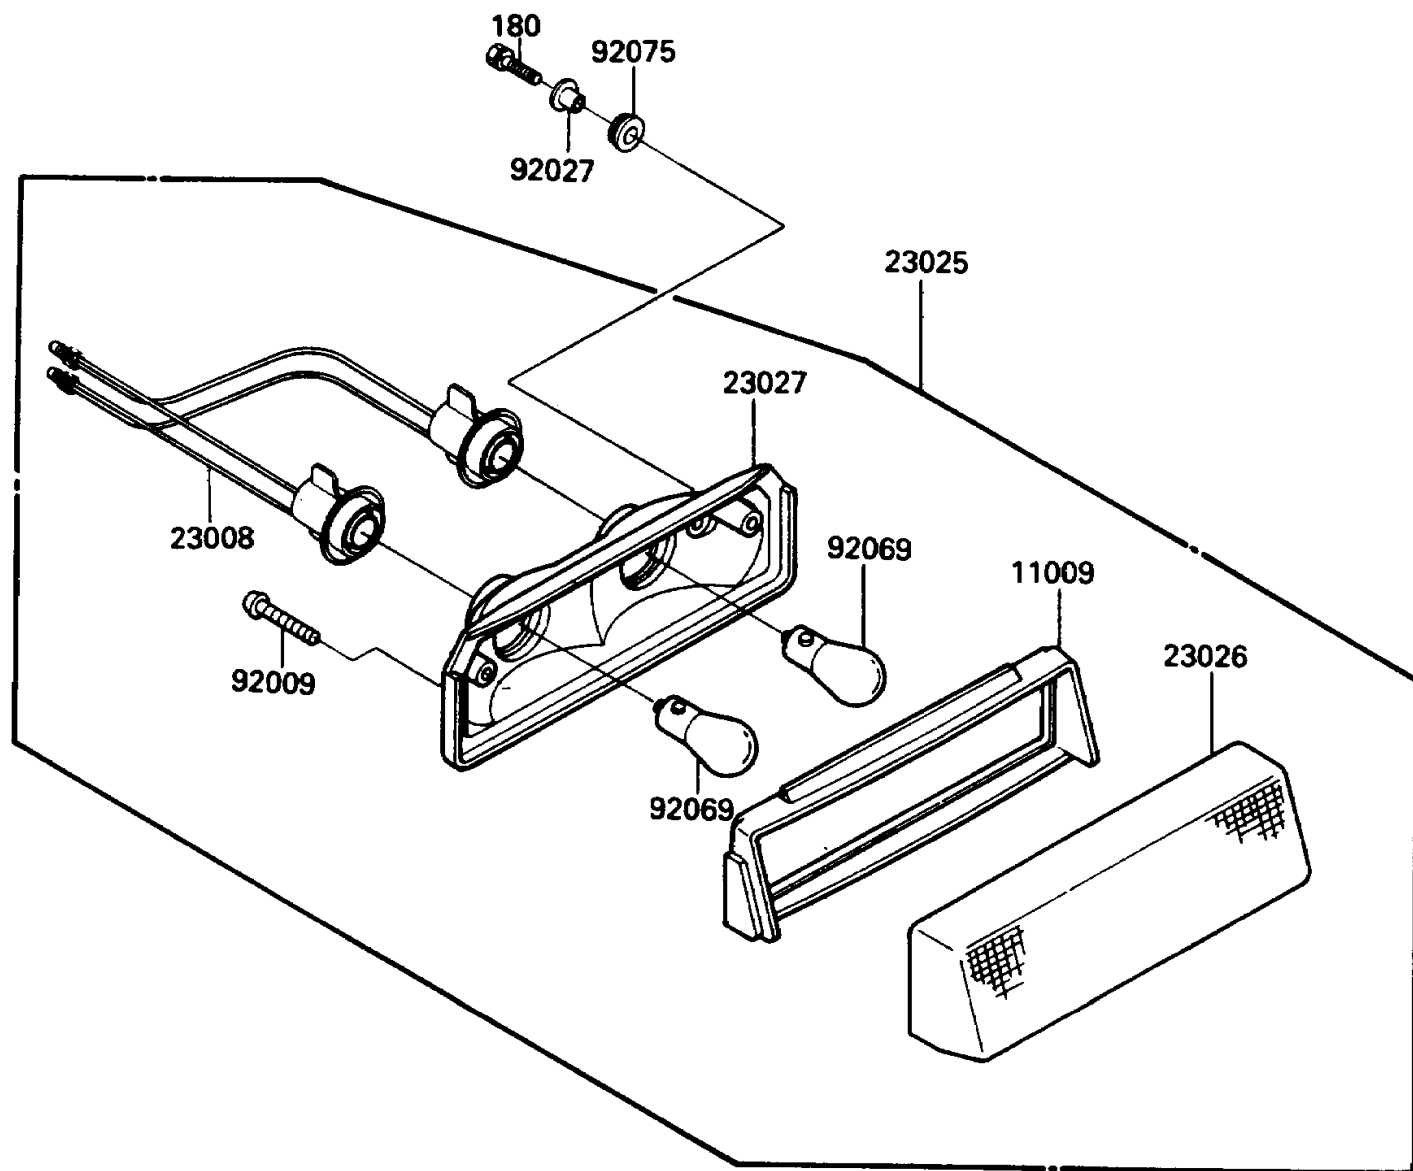

1988 Bayou 185 PARTS DIAGRAM

Taillight(s)

F2720-0206

1988 Bayou 185 PARTS LIST

Taillight(s)

ITEM NAME	PART NUMBER	QUANTITY
GASKET,TAIL LAMP (Ref # 11009)	11009-1404	1
SOCKET-ASSY,TAIL LAMP (Ref # 23008)	23008-1243	1
LAMP-TAIL (Ref # 23025)	23025-1113	1
LENS,TAIL LAMP (Ref # 23026)	23026-1056	1
BODY-COMP-TAIL LAMP (Ref # 23027)	23027-1064	1
SCREW,TAPPING,4X30 (Ref # 92009)	92009-1056	1
COLLAR,L=11.1 (Ref # 92027)	92027-194	1
BULB,12V 8W (Ref # 92069)	92069-1012	1
DAMPER (Ref # 92075)	92075-277	1
BOLT-UPSET-WS (Ref # 180)	180D0620	1