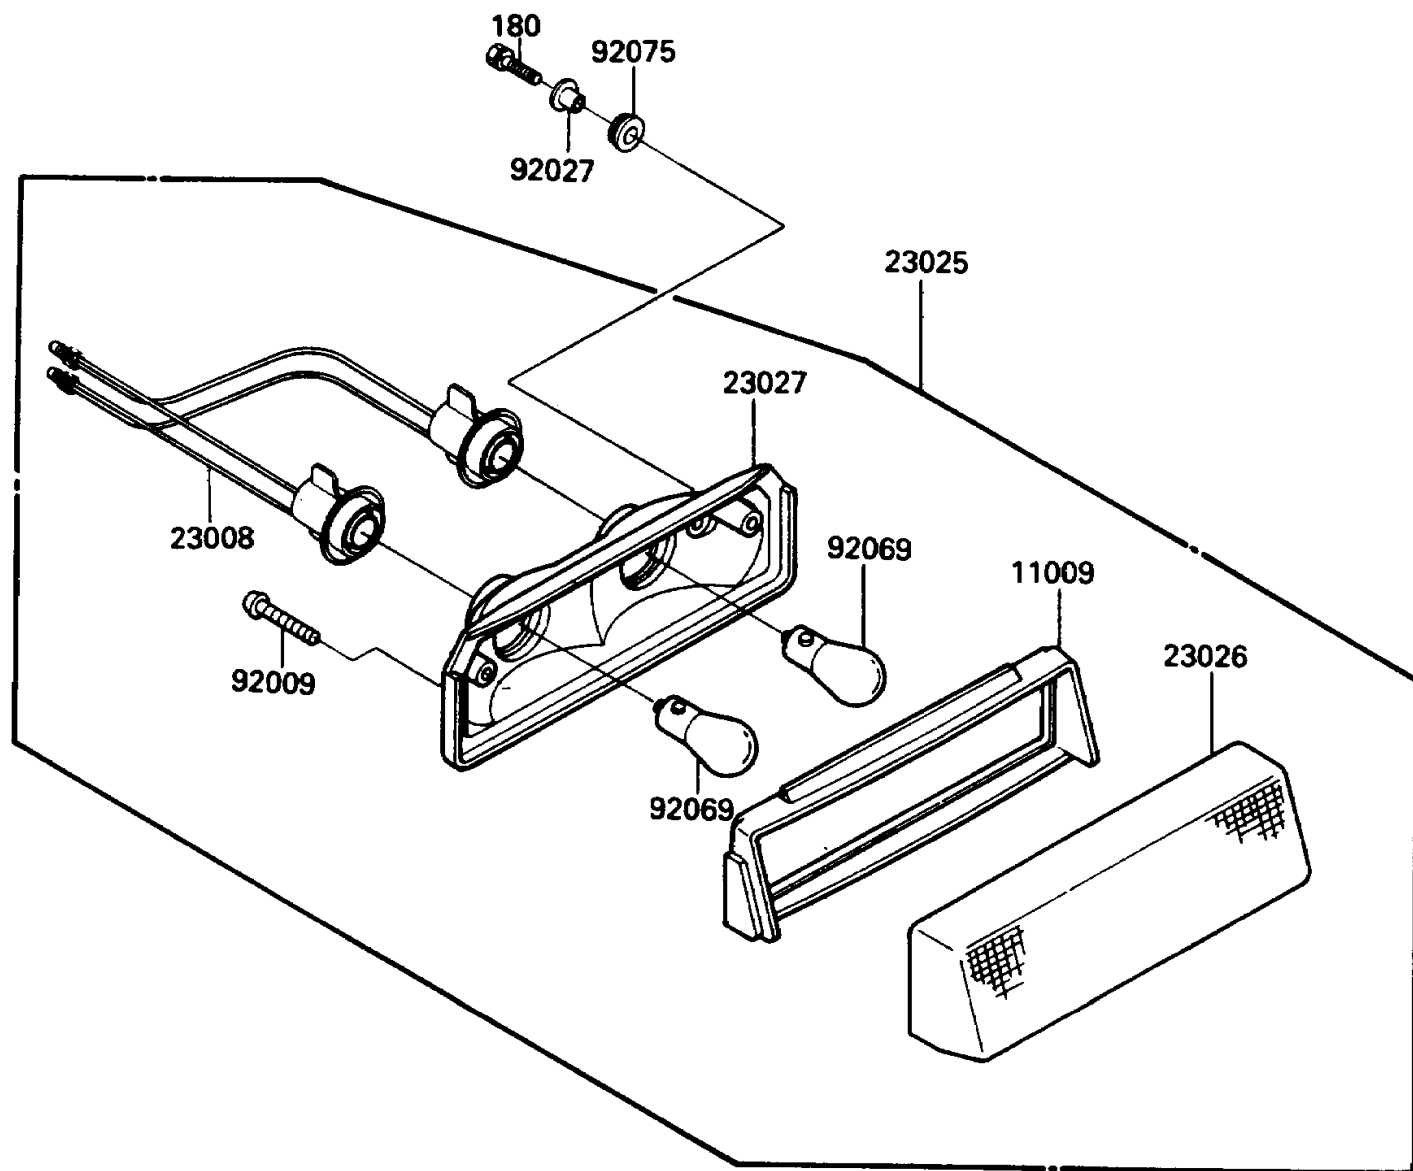

## 1987 Bayou 185 PARTS DIAGRAM

Taillight(s)

F2720-0206

## 1987 Bayou 185 PARTS LIST

Taillight(s)

| ITEM NAME                           | PART NUMBER | QUANTITY |
|-------------------------------------|-------------|----------|
| GASKET,TAIL LAMP (Ref # 11009)      | 11009-1404  | 1        |
| SOCKET-ASSY,TAIL LAMP (Ref # 23008) | 23008-1243  | 1        |
| LAMP-TAIL (Ref # 23025)             | 23025-1113  | 1        |
| LENS,TAIL LAMP (Ref # 23026)        | 23026-1056  | 1        |
| BODY-COMP-TAIL LAMP (Ref # 23027)   | 23027-1064  | 1        |
| SCREW,TAPPING,4X30 (Ref # 92009)    | 92009-1056  | 1        |
| COLLAR,L=11.1 (Ref # 92027)         | 92027-194   | 1        |
| BULB,12V 8W (Ref # 92069)           | 92069-1012  | 1        |
| DAMPER (Ref # 92075)                | 92075-277   | 1        |
| BOLT-UPSET-WS (Ref # 180)           | 180D0620    | 1        |