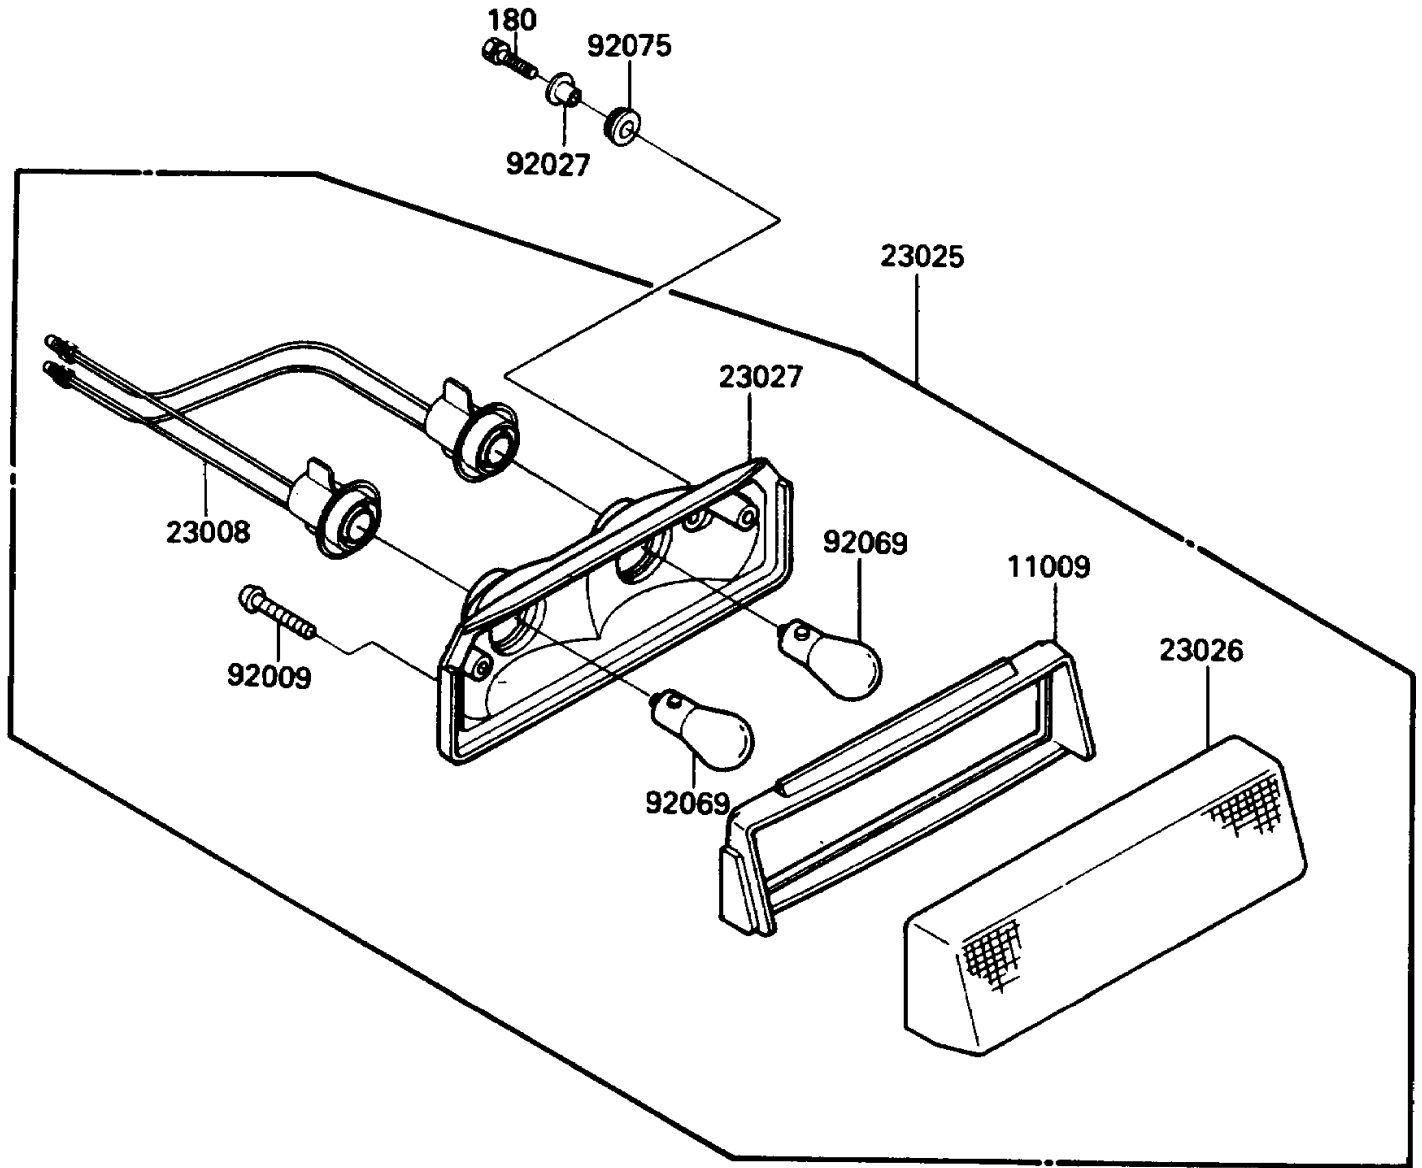

# 1986 Bayou 185 PARTS DIAGRAM

Taillight(s)

F2720-0206

## 1986 Bayou 185 PARTS LIST

Taillight(s)

ITEM NAME	PART NUMBER	QUANTITY
GASKET,TAIL LAMP (Ref # 11009)	11009-1404	1
SOCKET-ASSY,TAIL LAMP (Ref # 23008)	23008-1243	1
LAMP-TAIL (Ref # 23025)	23025-1113	1
LENS,TAIL LAMP (Ref # 23026)	23026-1056	1
BODY-COMP-TAIL LAMP (Ref # 23027)	23027-1064	1
SCREW,TAPPING,4X30 (Ref # 92009)	92009-1056	2
COLLAR,L=11.1 (Ref # 92027)	92027-194	2
BULB,12V 8W (Ref # 92069)	92069-1012	2
DAMPER (Ref # 92075)	92075-277	2
BOLT-UPSET-WS (Ref # 180)	180D0620	2