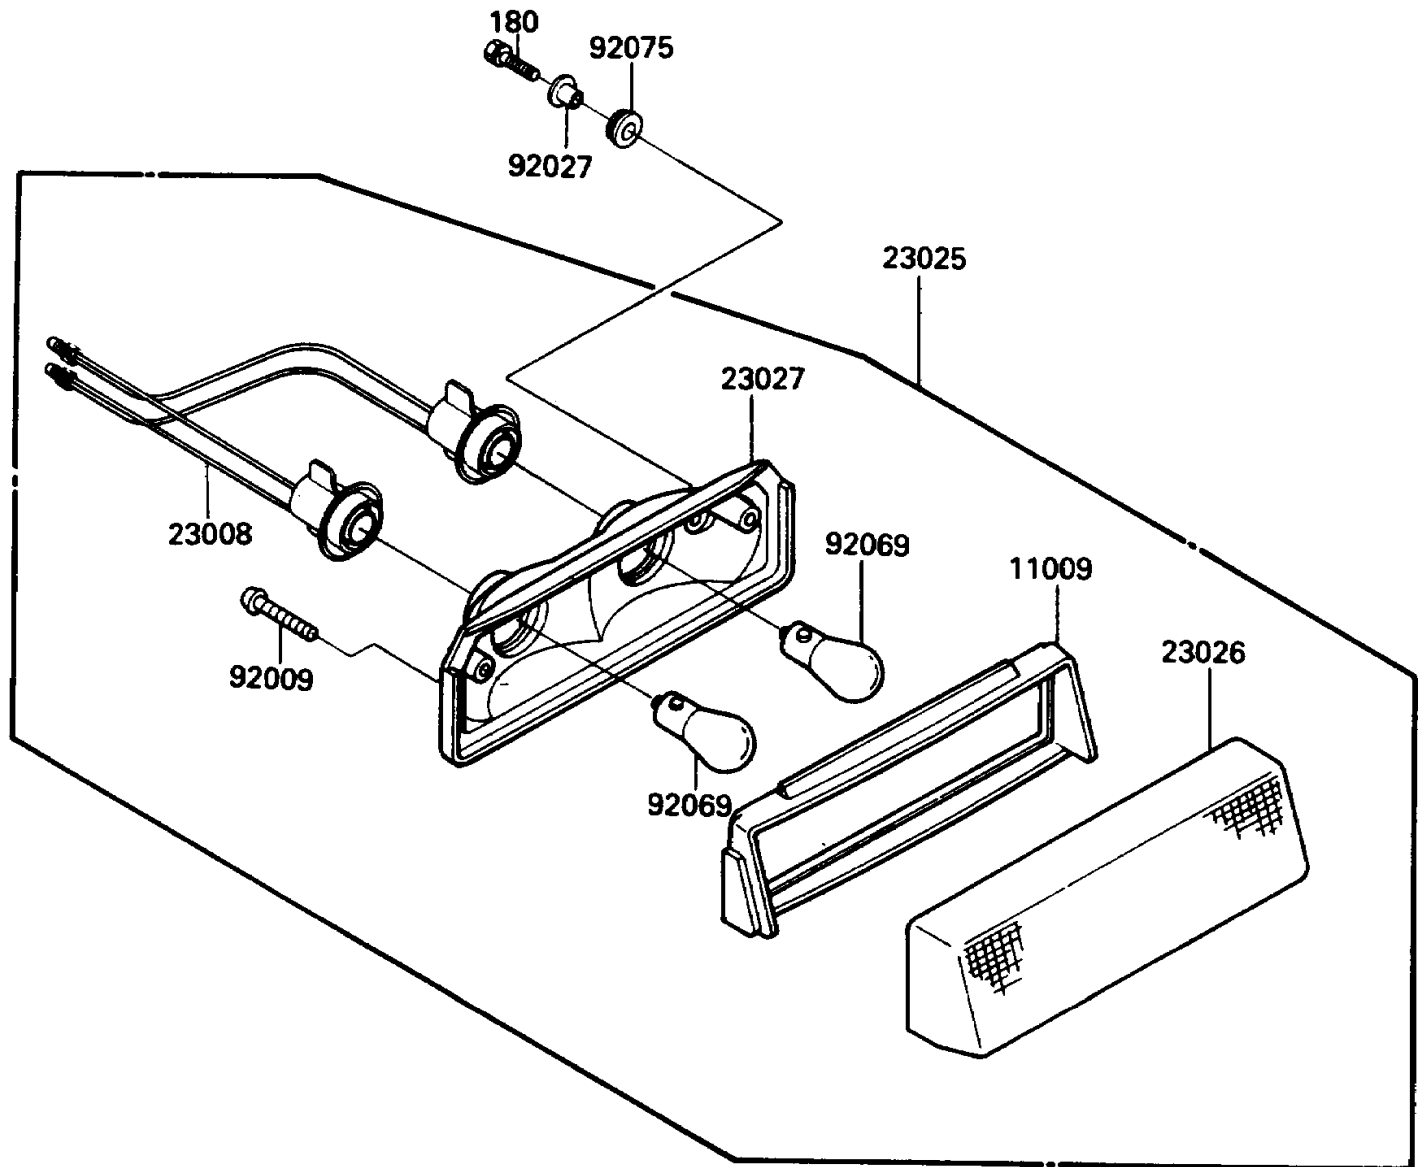

1986 Bayou 185 PARTS DIAGRAM

Taillight(s)

F2720-0206

1986 Bayou 185 PARTS LIST

Taillight(s)

ITEM NAME	PART NUMBER	QUANTITY
GASKET,TAIL LAMP (Ref # 11009)	11009-1404	1
SOCKET-ASSY,TAIL LAMP (Ref # 23008)	23008-1243	1
LAMP-TAIL (Ref # 23025)	23025-1113	1
LENS,TAIL LAMP (Ref # 23026)	23026-1056	1
BODY-COMP-TAIL LAMP (Ref # 23027)	23027-1064	1
SCREW,TAPPING,4X30 (Ref # 92009)	92009-1056	2
COLLAR,L=11.1 (Ref # 92027)	92027-194	2
BULB,12V 8W (Ref # 92069)	92069-1012	2
DAMPER (Ref # 92075)	92075-277	2
BOLT-UPSET-WS (Ref # 180)	180D0620	2