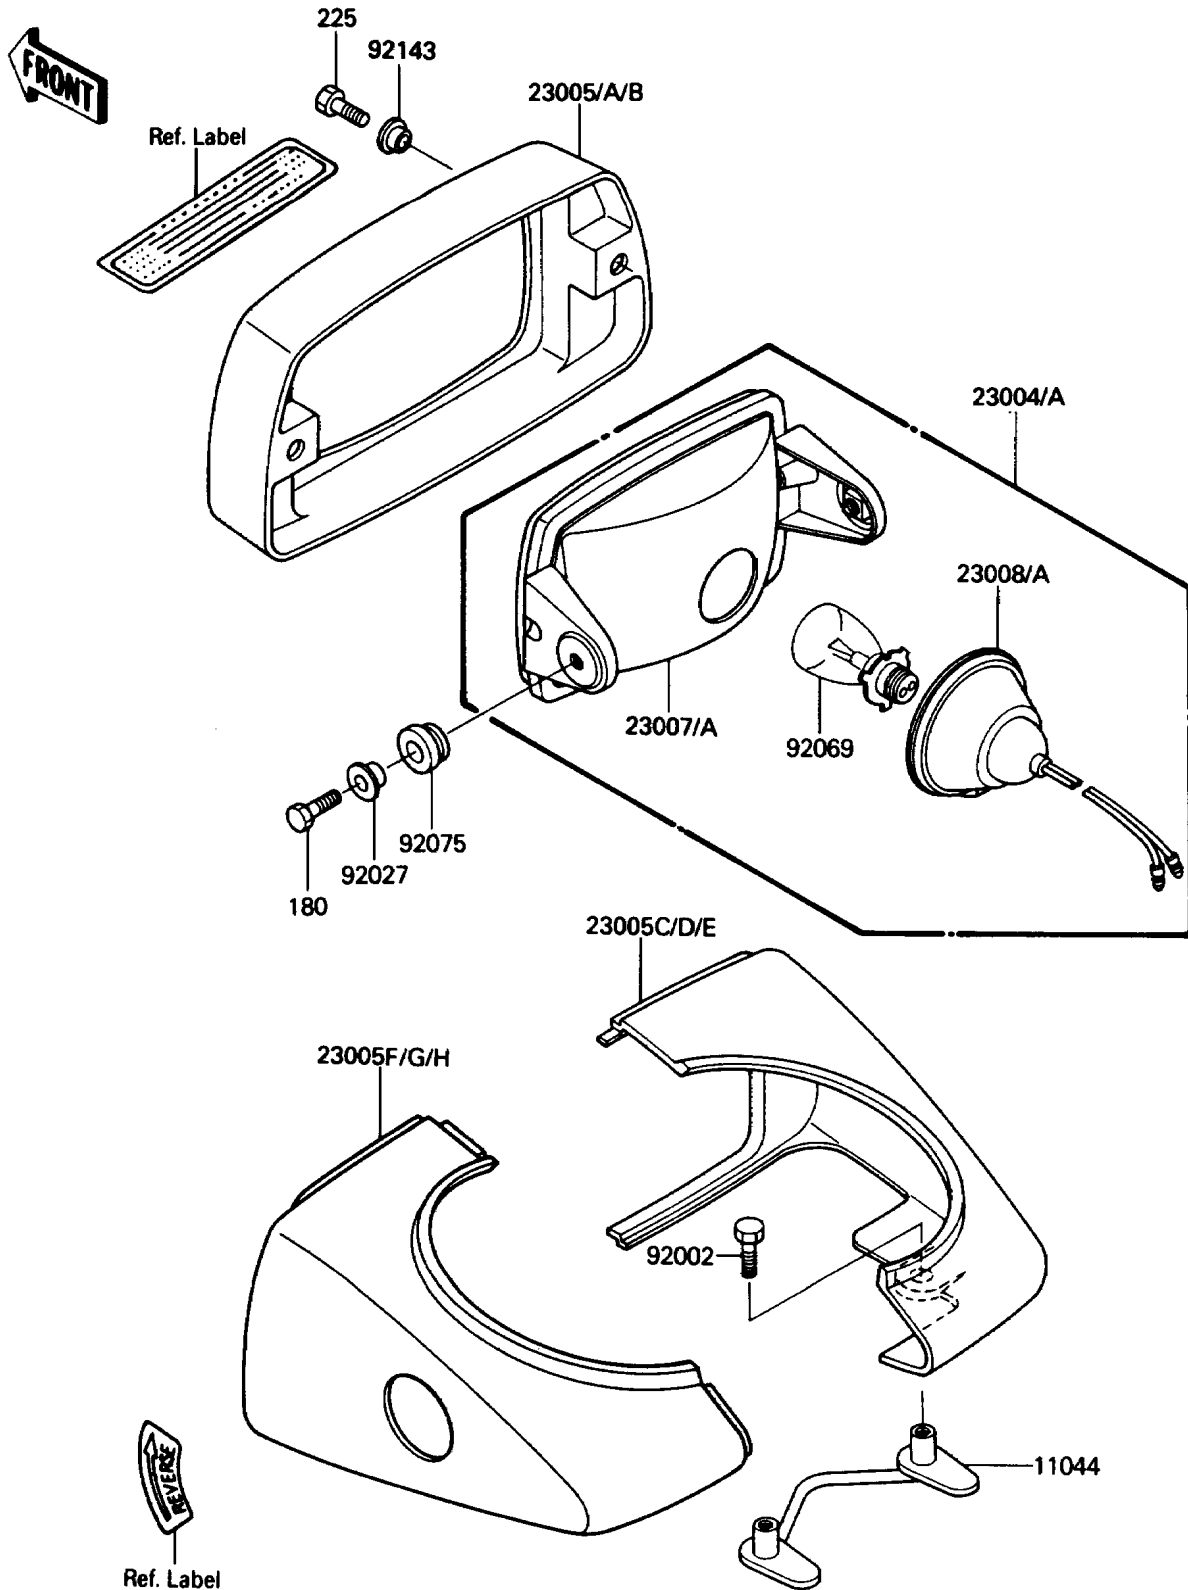

1988 Bayou 185 PARTS DIAGRAM

Headlight(s)

F2710-0258

1988 Bayou 185 PARTS LIST

Headlight(s)

ITEM NAME	PART NUMBER	QUANTITY
BRACKET (Ref # 11044)	11043-1930	1
LAMP-HEAD (Ref # 23004A)	23004-1234	1
BODY-COMP-HEAD LAMP,FR,P.WHITE (Ref # 23005A)	23005-1054-6F	1
BODY-COMP-HEAD LAMP,FR,F.RED (Ref # 23005B)	23005-1054-6L	1
BODY-COMP-HEAD LAMP,RH,P.WHITE (Ref # 23005D)	23005-1056-6F	1
BODY-COMP-HEAD LAMP,RH,F.RED (Ref # 23005E)	23005-1056-6L	1
BODY-COMP-HEAD LAMP,LH,P.WHITE (Ref # 23005G)	23005-1068-6F	1
BODY-COMP-HEAD LAMP,LH,F.RED (Ref # 23005H)	23005-1068-6L	1
LENS-COMP,HEAD LAMP (Ref # 23007A)	23007-1183	1
SOCKET-ASSY,HEAD LAMP (Ref # 23008)	23008-1358	1
BOLT,FLANGED,6X12 (Ref # 92002)	92002-1350	1
COLLAR,L=9 (Ref # 92027)	92027-1188	1
BULB,12V 45/45W (Ref # 92069)	92069-1061	1
DAMPER (Ref # 92075)	92075-277	1
COLLAR,L=5 (Ref # 92143)	92143-1087	1
BOLT-UPSET-WS (Ref # 180)	180B0620	1
SCREW-PAN-WSP-CROS (Ref # 225)	225C0616	1