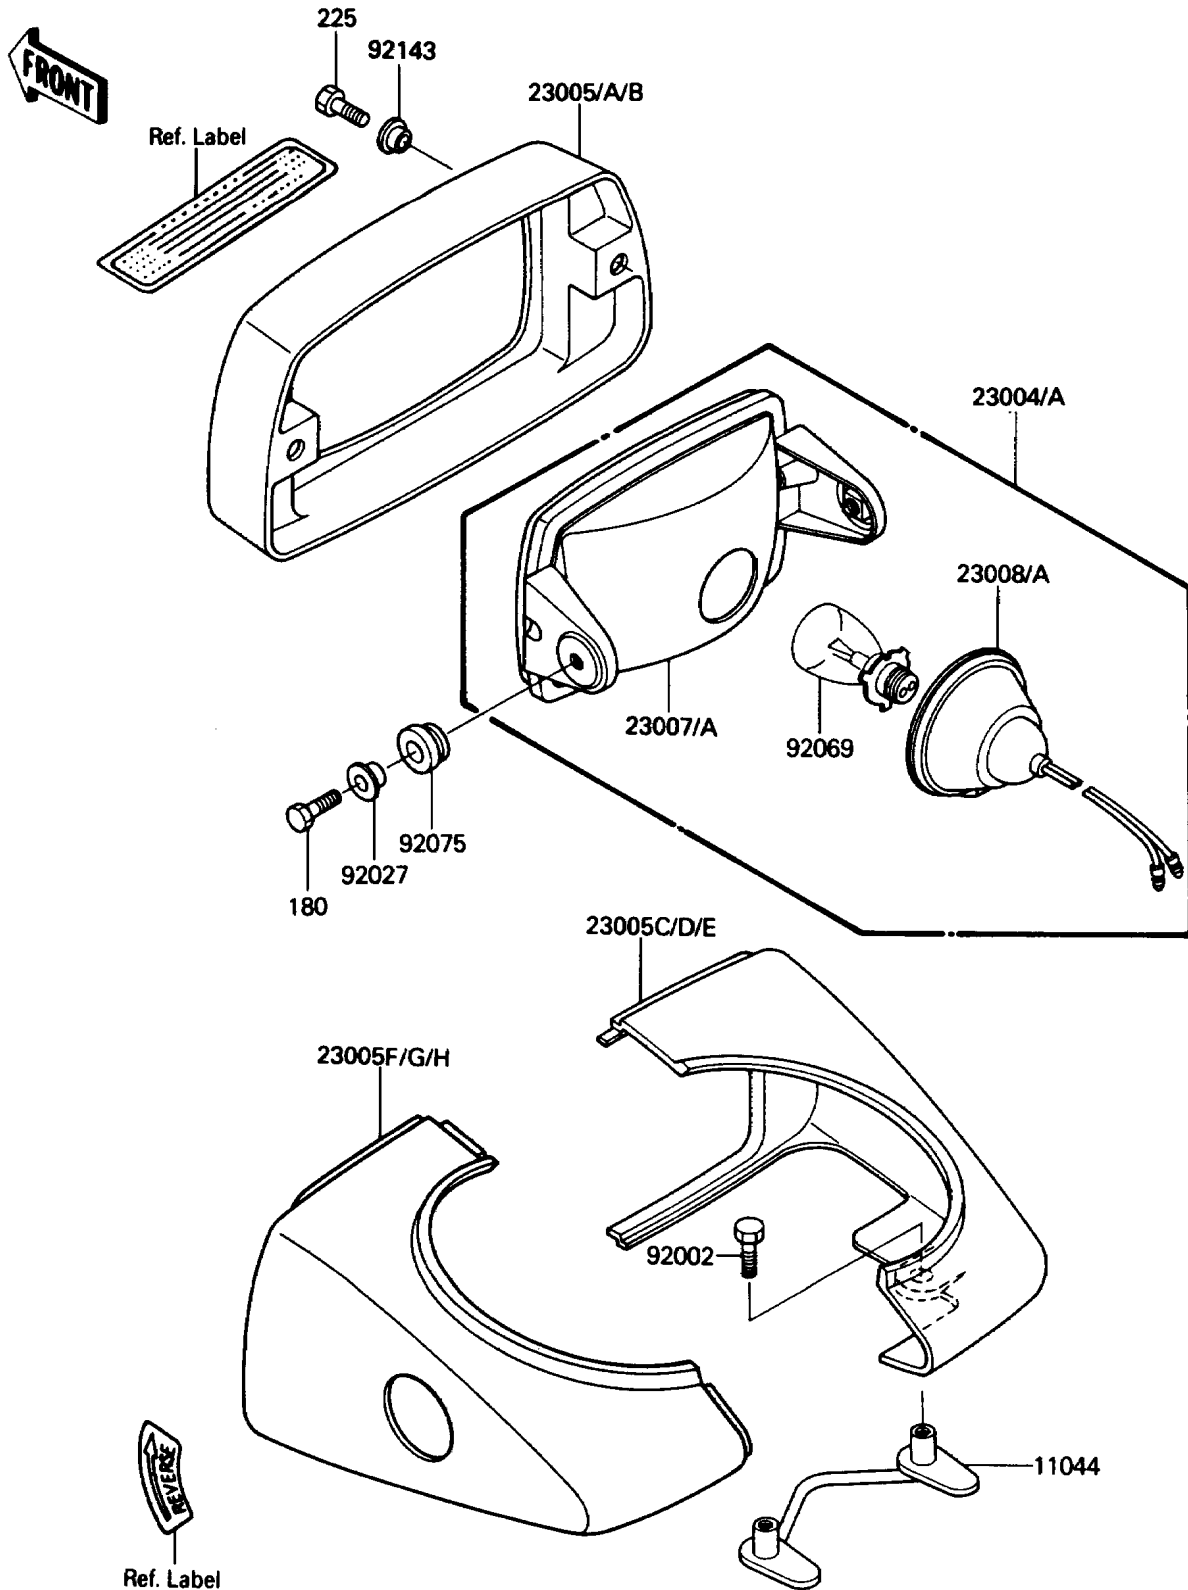

1987 Bayou 185 PARTS DIAGRAM

Headlight(s)

F2710-0258

1987 Bayou 185 PARTS LIST

Headlight(s)

ITEM NAME	PART NUMBER	QUANTITY
BRACKET (Ref # 11044)	11043-1930	1
LAMP-HEAD (Ref # 23004)	23004-1176	1
BODY-COMP-HEAD LAMP,FR,EBONY (Ref # 23005)	23005-1054-6C	1
BODY-COMP-HEAD LAMP,FR,F.RED (Ref # 23005B)	23005-1054-6L	1
BODY-COMP-HEAD LAMP,RH,EBONY (Ref # 23005C)	23005-1056-6C	1
BODY-COMP-HEAD LAMP,RH,F.RED (Ref # 23005E)	23005-1056-6L	1
BODY-COMP-HEAD LAMP,LH,EBONY (Ref # 23005F)	23005-1068-6C	1
BODY-COMP-HEAD LAMP,LH,F.RED (Ref # 23005H)	23005-1068-6L	1
LENS-COMP,HEAD LAMP (Ref # 23007)	23007-1122	1
SOCKET-ASSY (Ref # 23008A)	23008-4004	1
BOLT,FLANGED,6X12 (Ref # 92002)	92002-1350	1
COLLAR,L=9 (Ref # 92027)	92027-1188	1
BULB,12V 45/45W (Ref # 92069)	92069-1061	1
DAMPER (Ref # 92075)	92075-277	1
COLLAR,L=5 (Ref # 92143)	92143-1087	1
BOLT-UPSET-WS (Ref # 180)	180B0620	1
SCREW-PAN-WSP-CROS (Ref # 225)	225C0616	1