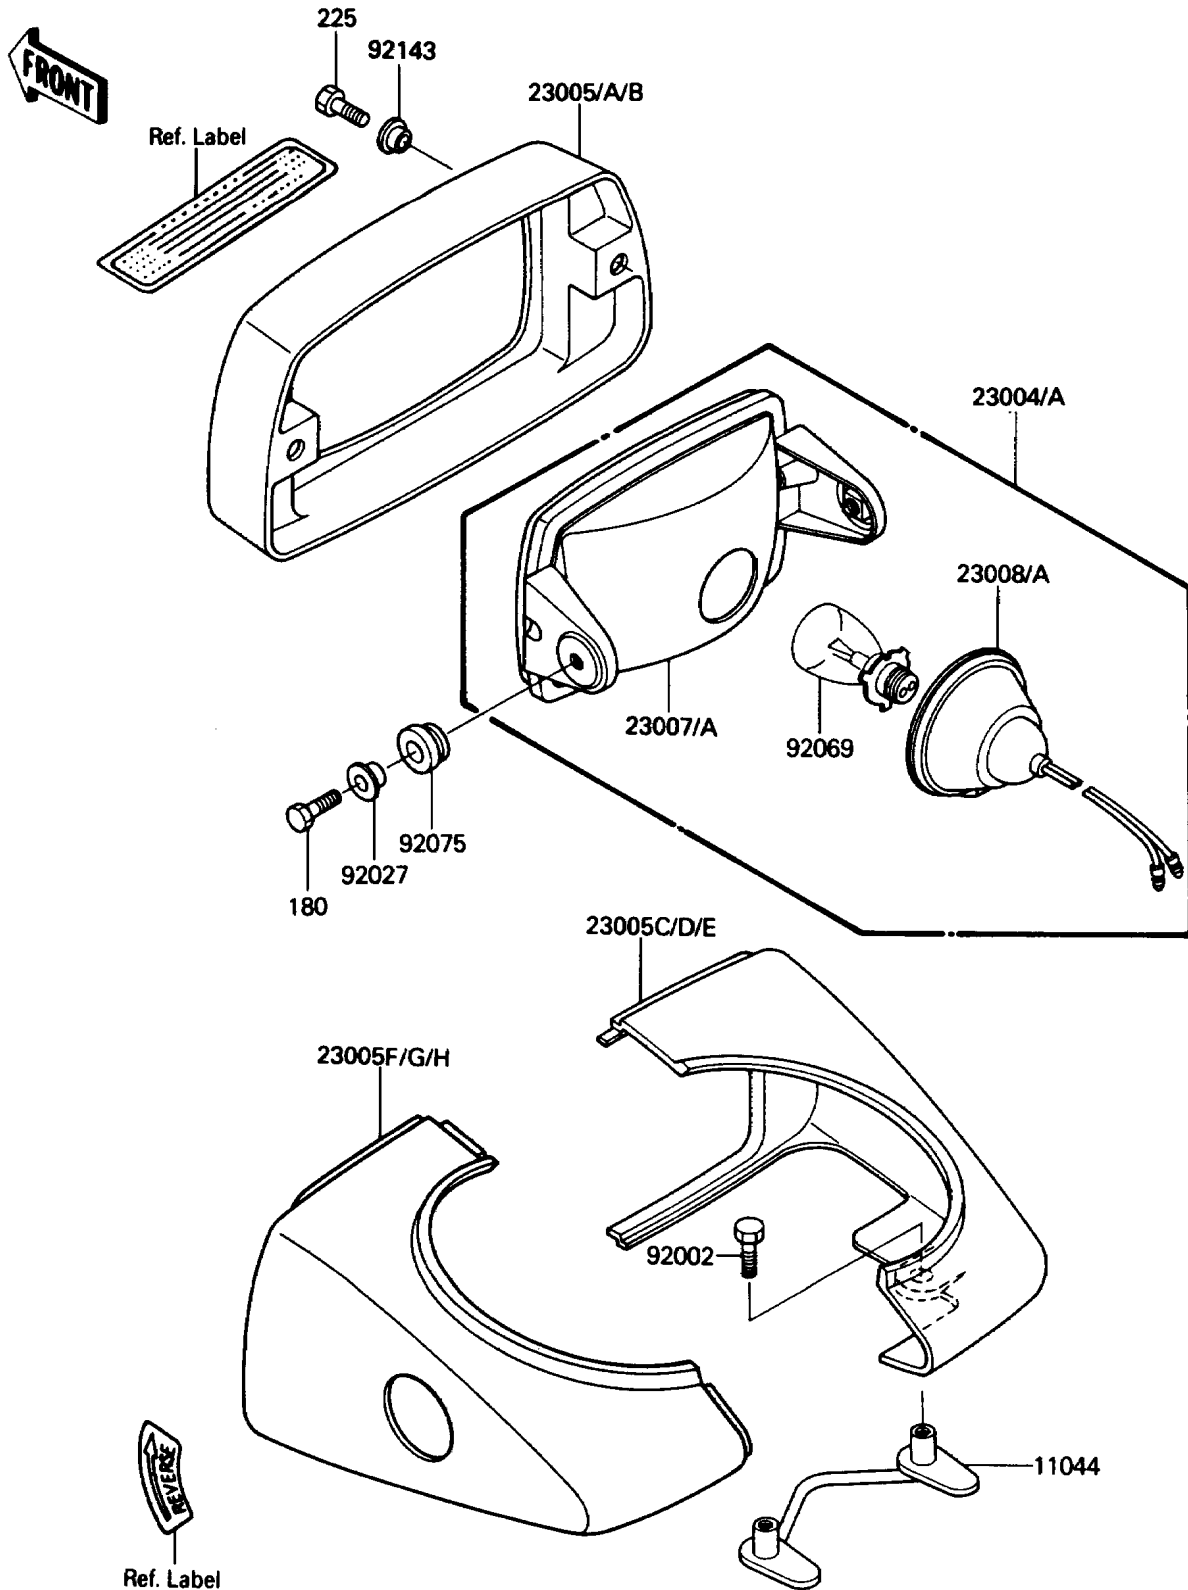

1987 Bayou 185 PARTS DIAGRAM

Headlight(s)

F 2710-0258

1987 Bayou 185 PARTS LIST

Headlight(s)

ITEM NAME	PART NUMBER	QUANTITY
BRACKET (Ref # 11044)	11043-1930	1
LAMP-HEAD (Ref # 23004)	23004-1176	1
BODY-COMP-HEAD LAMP,FR,EBONY (Ref # 23005)	23005-1054-6C	1
BODY-COMP-HEAD LAMP,FR,F.RED (Ref # 23005B)	23005-1054-6L	1
BODY-COMP-HEAD LAMP,RH,EBONY (Ref # 23005C)	23005-1056-6C	1
BODY-COMP-HEAD LAMP,RH,F.RED (Ref # 23005E)	23005-1056-6L	1
BODY-COMP-HEAD LAMP,LH,EBONY (Ref # 23005F)	23005-1068-6C	1
BODY-COMP-HEAD LAMP,LH,F.RED (Ref # 23005H)	23005-1068-6L	1
LENS-COMP,HEAD LAMP (Ref # 23007)	23007-1122	1
SOCKET-ASSY (Ref # 23008A)	23008-4004	1
BOLT,FLANGED,6X12 (Ref # 92002)	92002-1350	2
COLLAR,L=9 (Ref # 92027)	92027-1188	2
BULB,12V 45/45W (Ref # 92069)	92069-1061	1
DAMPER (Ref # 92075)	92075-277	2
COLLAR,L=5 (Ref # 92143)	92143-1087	2
BOLT-UPSET-WS (Ref # 180)	180B0620	2
SCREW-PAN-WSP-CROS (Ref # 225)	225C0616	2