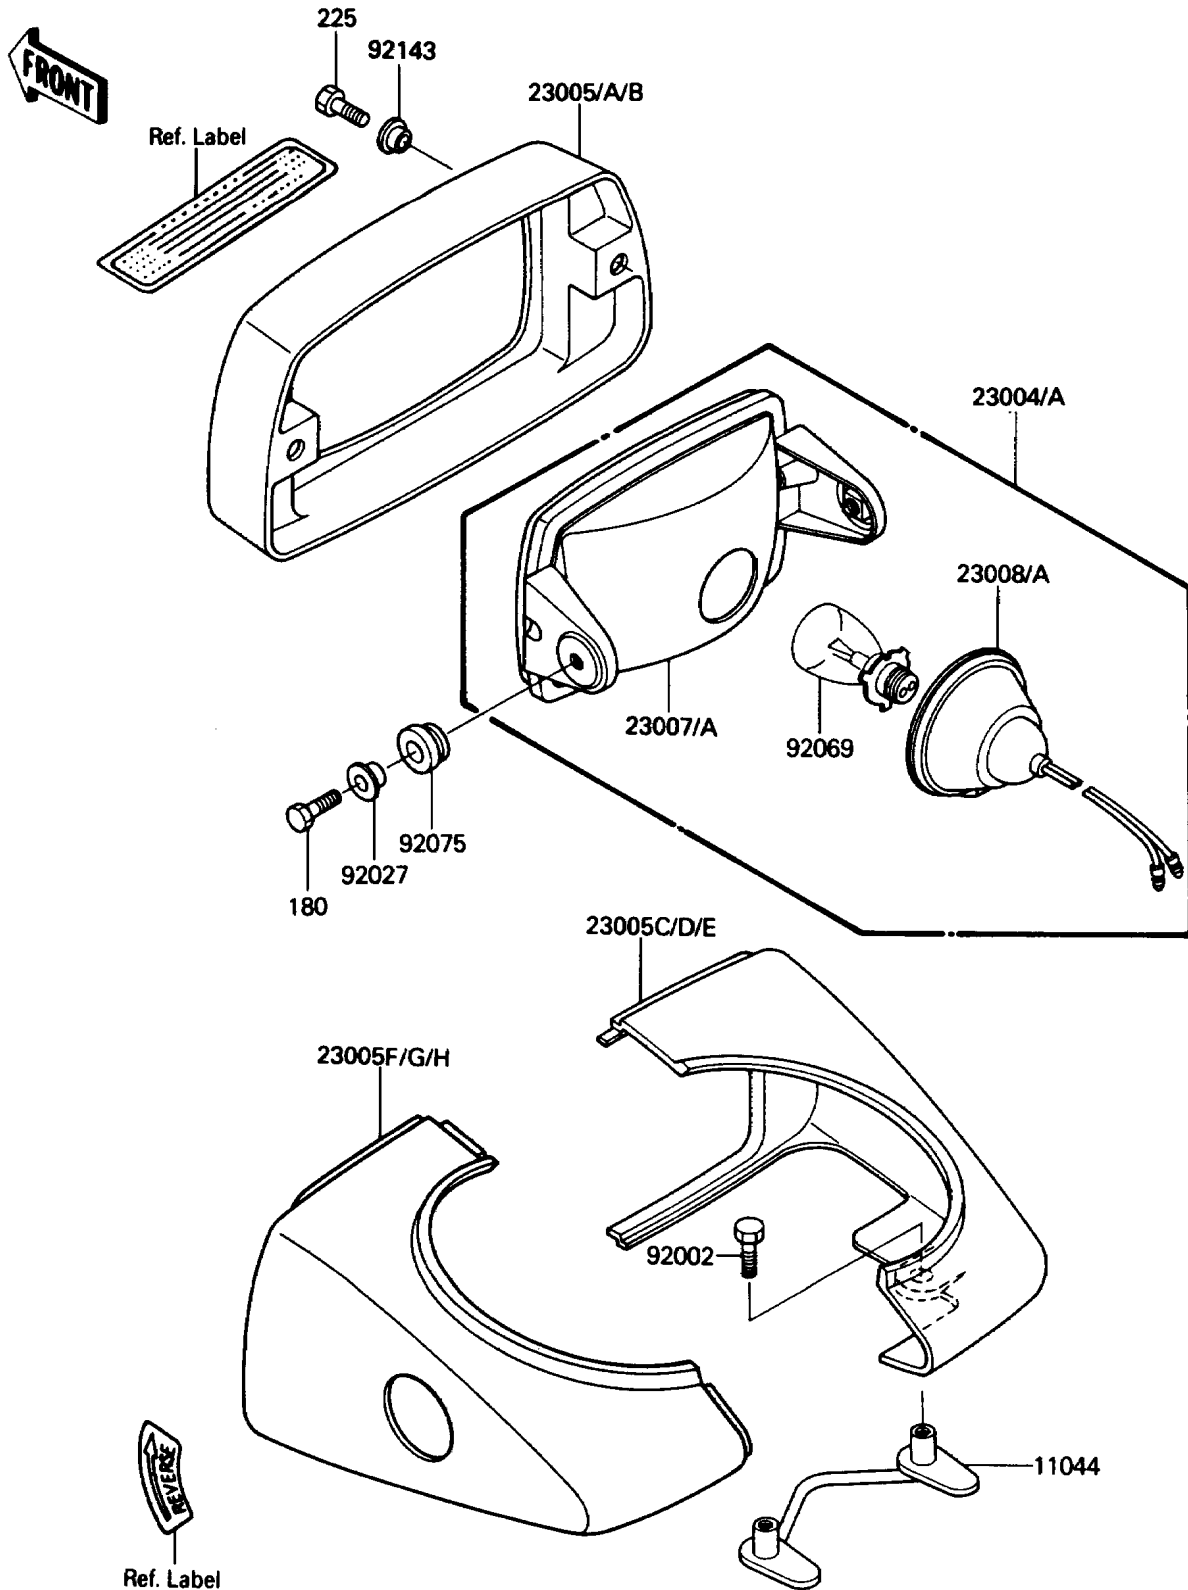

1986 Bayou 185 PARTS DIAGRAM

Headlight(s)

F2710-0258

1986 Bayou 185 PARTS LIST

Headlight(s)

ITEM NAME	PART NUMBER	QUANTITY
BRACKET (Ref # 11044)	11043-1930	1
LAMP-HEAD (Ref # 23004)	23004-1176	1
BODY-COMP-HEAD LAMP,FR,EBONY (Ref # 23005)	23005-1054-6C	1
BODY-COMP-HEAD LAMP,FR,F.RED (Ref # 23005B)	23005-1054-6L	1
BODY-COMP-HEAD LAMP,RH,EBONY (Ref # 23005C)	23005-1056-6C	1
BODY-COMP-HEAD LAMP,RH,F.RED (Ref # 23005E)	23005-1056-6L	1
BODY-COMP-HEAD LAMP,LH,EBONY (Ref # 23005F)	23005-1068-6C	1
BODY-COMP-HEAD LAMP,LH,F.RED (Ref # 23005H)	23005-1068-6L	1
LENS-COMP,HEAD LAMP (Ref # 23007)	23007-1122	1
SOCKET-ASSY (Ref # 23008A)	23008-4004	1
BOLT,FLANGED,6X12 (Ref # 92002)	92002-1350	2
COLLAR,L=9 (Ref # 92027)	92027-1188	2
BULB,12V 45/45W (Ref # 92069)	92069-1061	1
DAMPER (Ref # 92075)	92075-277	2
COLLAR,L=5 (Ref # 92143)	92143-1087	2
BOLT-UPSET-WS (Ref # 180)	180B0620	2
SCREW-PAN-WSP-CROS (Ref # 225)	225C0616	2