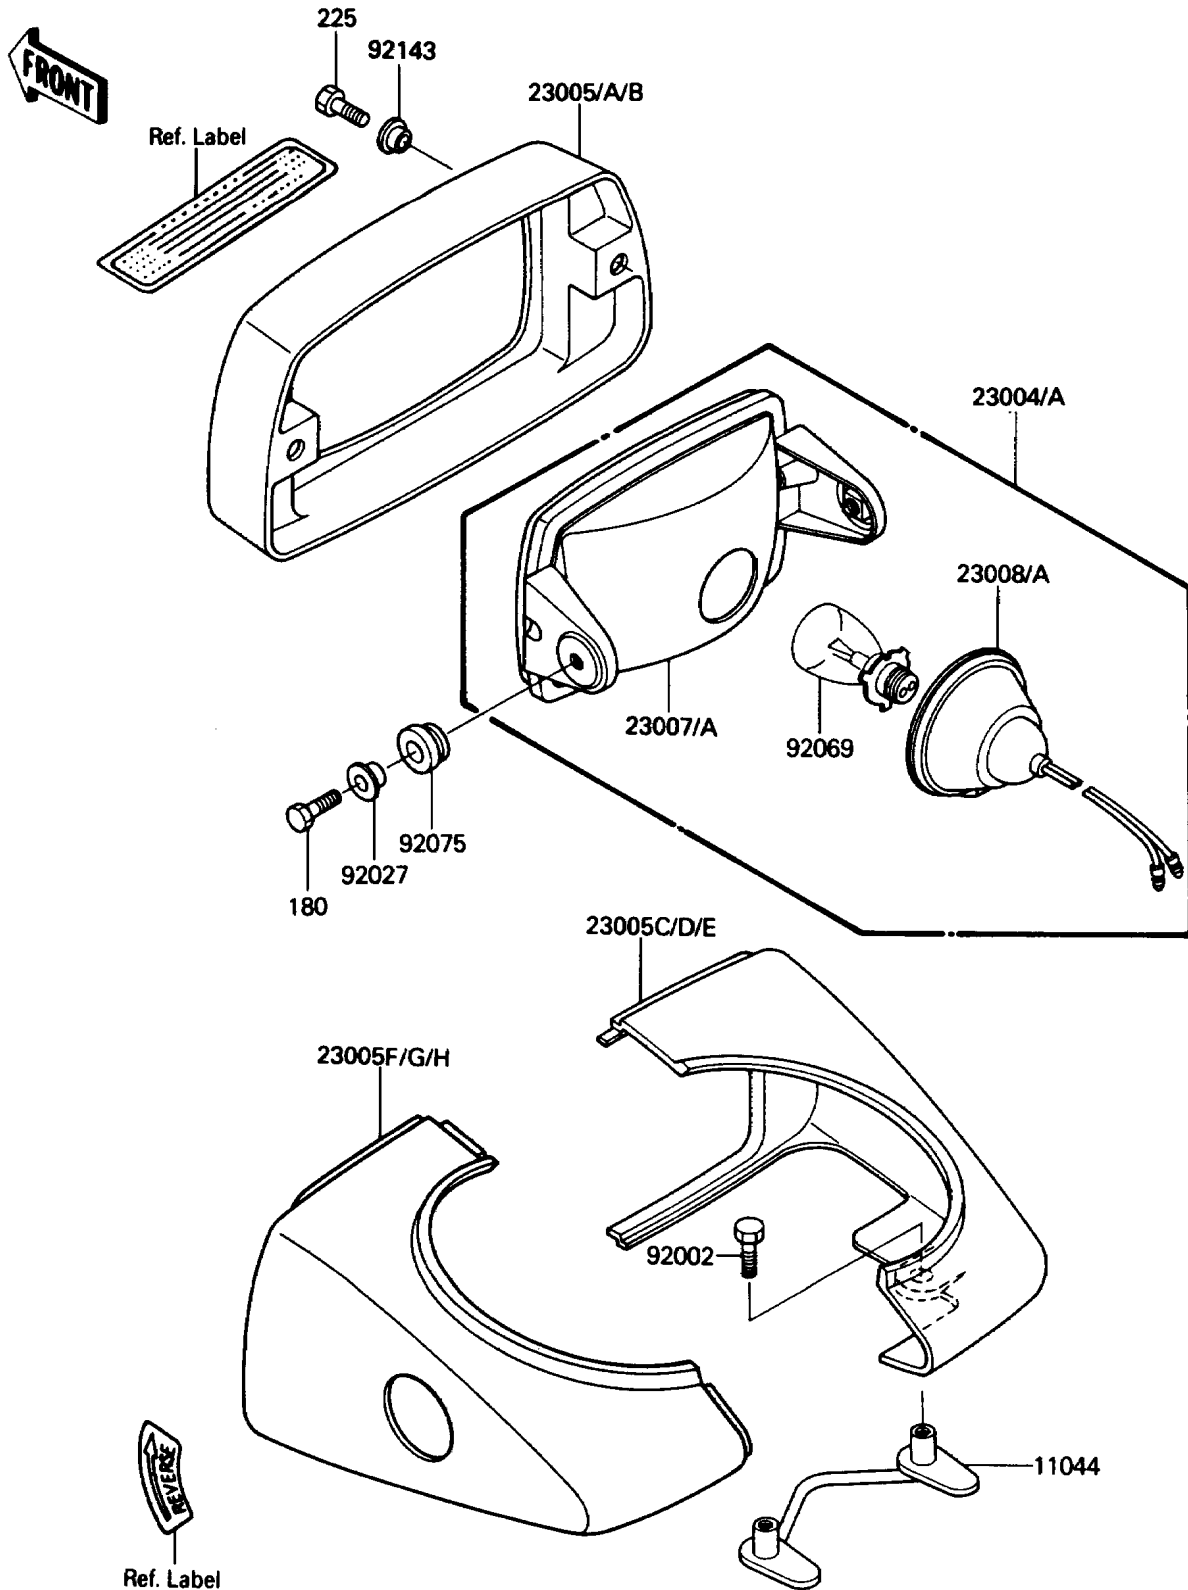

# 1986 Bayou 185 PARTS DIAGRAM

Headlight(s)

F 2710-0258

# 1986 Bayou 185 PARTS LIST

## Headlight(s)

ITEM NAME	PART NUMBER	QUANTITY
BRACKET (Ref # 11044)	11043-1930	1
LAMP-HEAD (Ref # 23004)	23004-1176	1
BODY-COMP-HEAD LAMP,FR,EBONY (Ref # 23005)	23005-1054-6C	1
BODY-COMP-HEAD LAMP,FR,F.RED (Ref # 23005B)	23005-1054-6L	1
BODY-COMP-HEAD LAMP,RH,EBONY (Ref # 23005C)	23005-1056-6C	1
BODY-COMP-HEAD LAMP,RH,F.RED (Ref # 23005E)	23005-1056-6L	1
BODY-COMP-HEAD LAMP,LH,EBONY (Ref # 23005F)	23005-1068-6C	1
BODY-COMP-HEAD LAMP,LH,F.RED (Ref # 23005H)	23005-1068-6L	1
LENS-COMP,HEAD LAMP (Ref # 23007)	23007-1122	1
SOCKET-ASSY (Ref # 23008A)	23008-4004	1
BOLT,FLANGED,6X12 (Ref # 92002)	92002-1350	2
COLLAR,L=9 (Ref # 92027)	92027-1188	2
BULB,12V 45/45W (Ref # 92069)	92069-1061	1
DAMPER (Ref # 92075)	92075-277	2
COLLAR,L=5 (Ref # 92143)	92143-1087	2
BOLT-UPSET-WS (Ref # 180)	180B0620	2
SCREW-PAN-WSP-CROS (Ref # 225)	225C0616	2