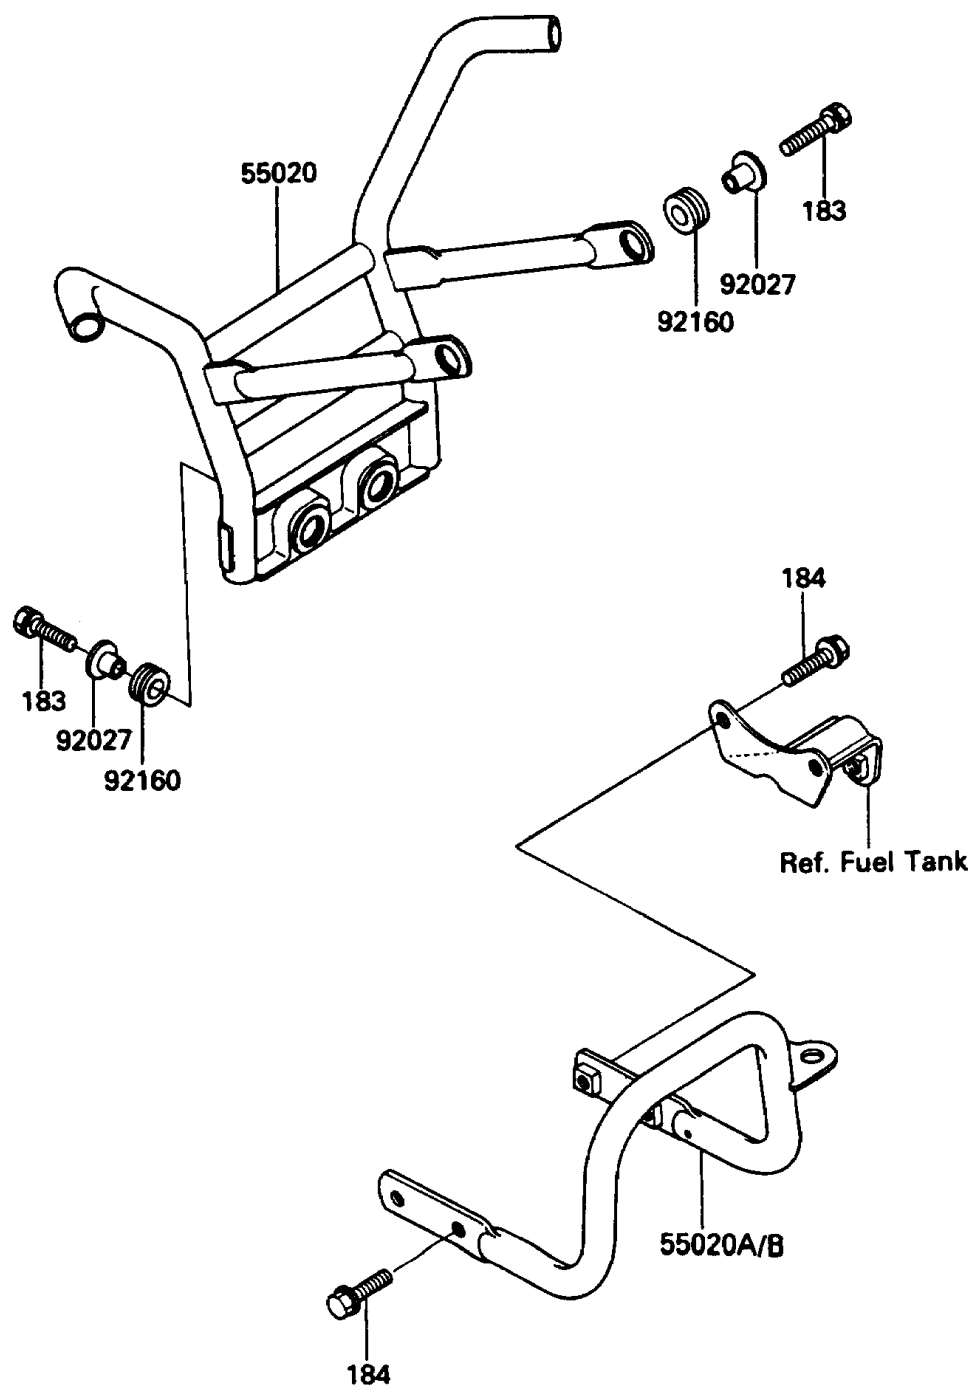

## 1988 Bayou 185 PARTS DIAGRAM

Guard(s)

F2680-0004

## 1988 Bayou 185 PARTS LIST

Guard(s)

| ITEM NAME                       | PART NUMBER | QUANTITY |
|---------------------------------|-------------|----------|
| GUARD,FR (Ref # 55020)          | 55020-1176  | 1        |
| GUARD,RR (Ref # 55020B)         | 55020-1310  | 1        |
| COLLAR (Ref # 92027)            | 92027-1873  | 1        |
| DAMPER (Ref # 92160)            | 92160-1007  | 1        |
| BOLT-UPSET-WS-SMALL (Ref # 183) | 183C0830    | 1        |
| BOLT-UPSET-WP-SMALL (Ref # 184) | 184J0820    | 1        |