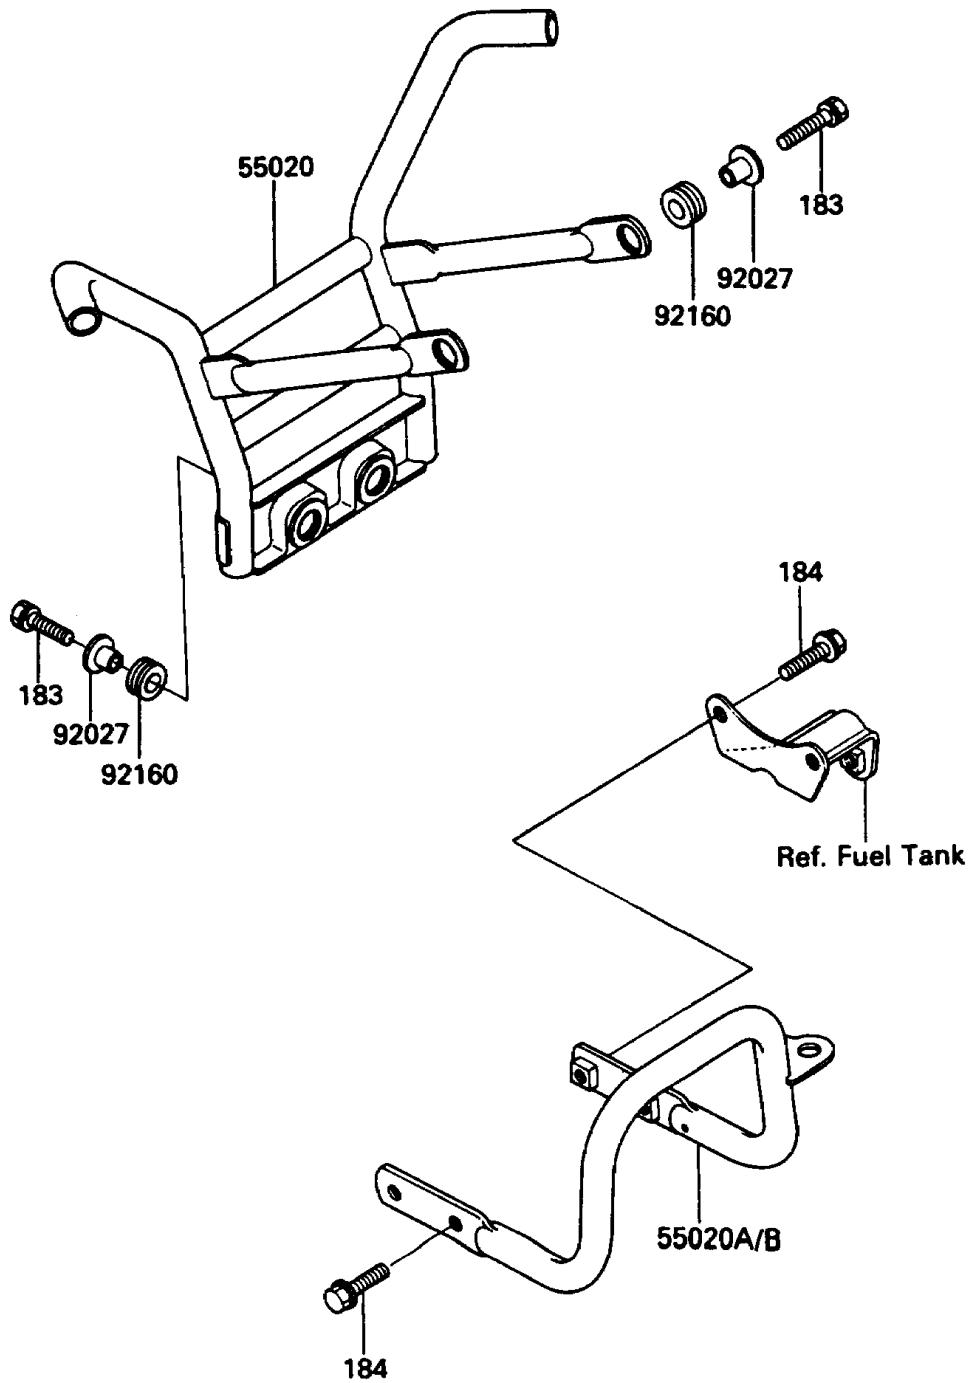

# 1986 Bayou 185 PARTS DIAGRAM

Guard(s)

F2680-0004

# 1986 Bayou 185 PARTS LIST

Guard(s)

ITEM NAME	PART NUMBER	QUANTITY
GUARD,FR (Ref # 55020)	55020-1176	1
GUARD,RR (Ref # 55020A)	55020-1177	1
COLLAR (Ref # 92027)	92027-1873	4
DAMPER (Ref # 92160)	92160-1007	4
BOLT-UPSET-WS-SMALL (Ref # 183)	183C0830	4
BOLT-UPSET-WP-SMALL (Ref # 184)	184J0820	4