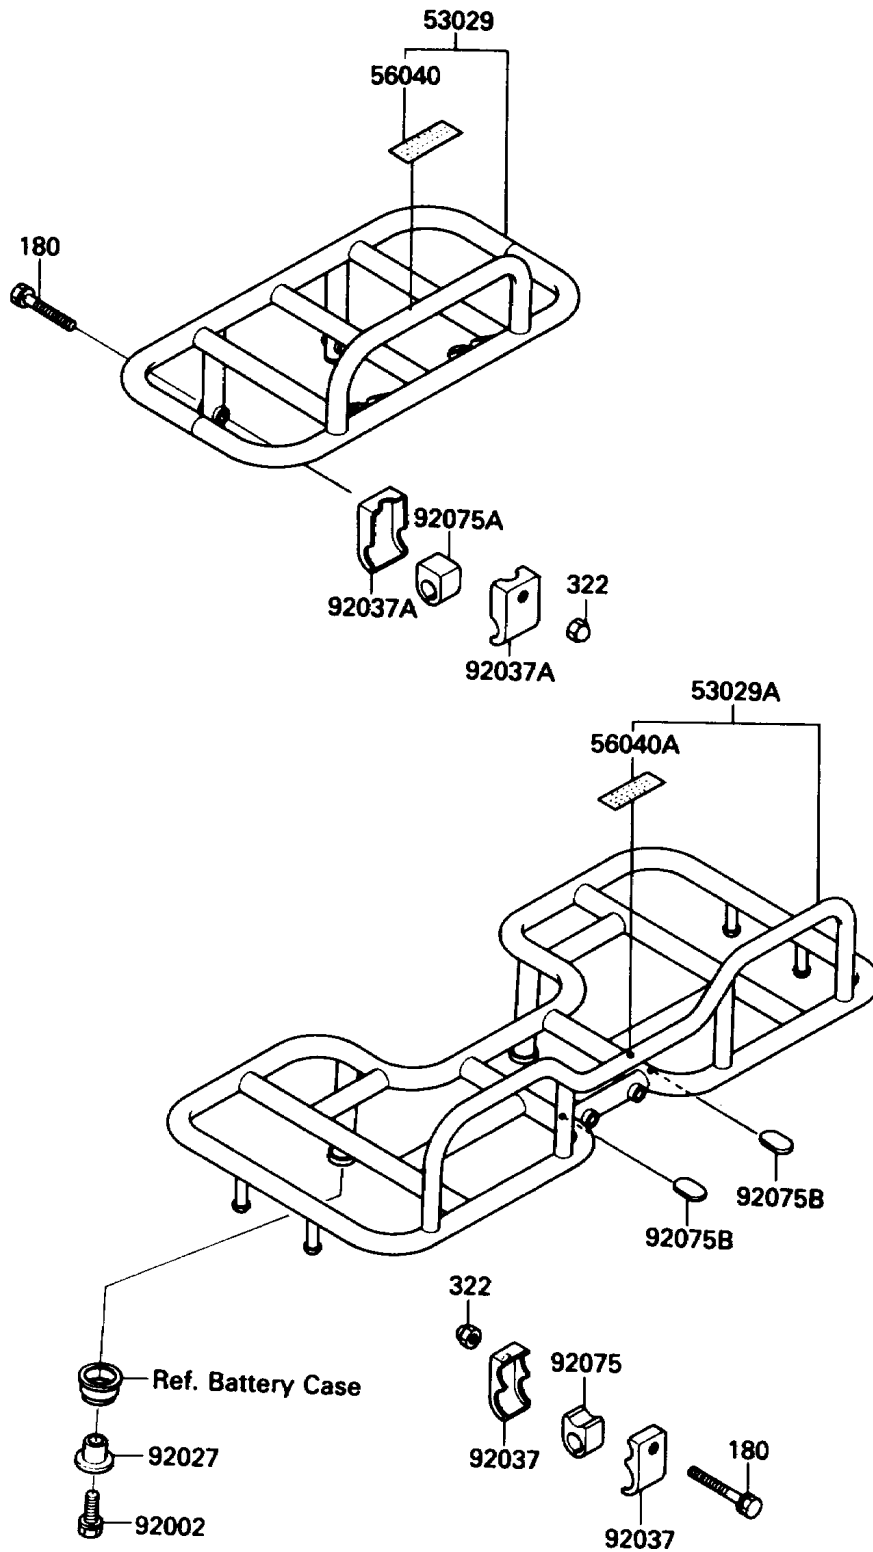

1988 Bayou 185 PARTS DIAGRAM

Carrier(s)

F2520-0004

1988 Bayou 185 PARTS LIST

Carrier(s)

ITEM NAME	PART NUMBER	QUANTITY
CARRIER,FR (Ref # 53029)	53029-1070	1
CARRIER,RR (Ref # 53029A)	53029-1072	1
LABEL-WARNING,MAXIMUM LOAD (Ref # 56040)	56040-1142	1
LABEL-WARNING,MAXIMUM LOAD (Ref # 56040A)	56040-1143	1
BOLT,10X32 (Ref # 92002)	92002-1244	1
COLLAR (Ref # 92027)	92027-1895	1
CLAMP,RR CARRIER (Ref # 92037)	92037-1660	1
CLAMP,FR CARRIER (Ref # 92037A)	92037-1661	1
DAMPER,CARRIER (Ref # 92075)	92075-1728	1
DAMPER,CARRIER (Ref # 92075A)	92075-1729	1
DAMPER (Ref # 92075B)	92075-1841	1
BOLT-UPSET-WS (Ref # 180)	180J0640	1
NUT-CAP,6MM,BLACK (Ref # 322)	322C0600	1