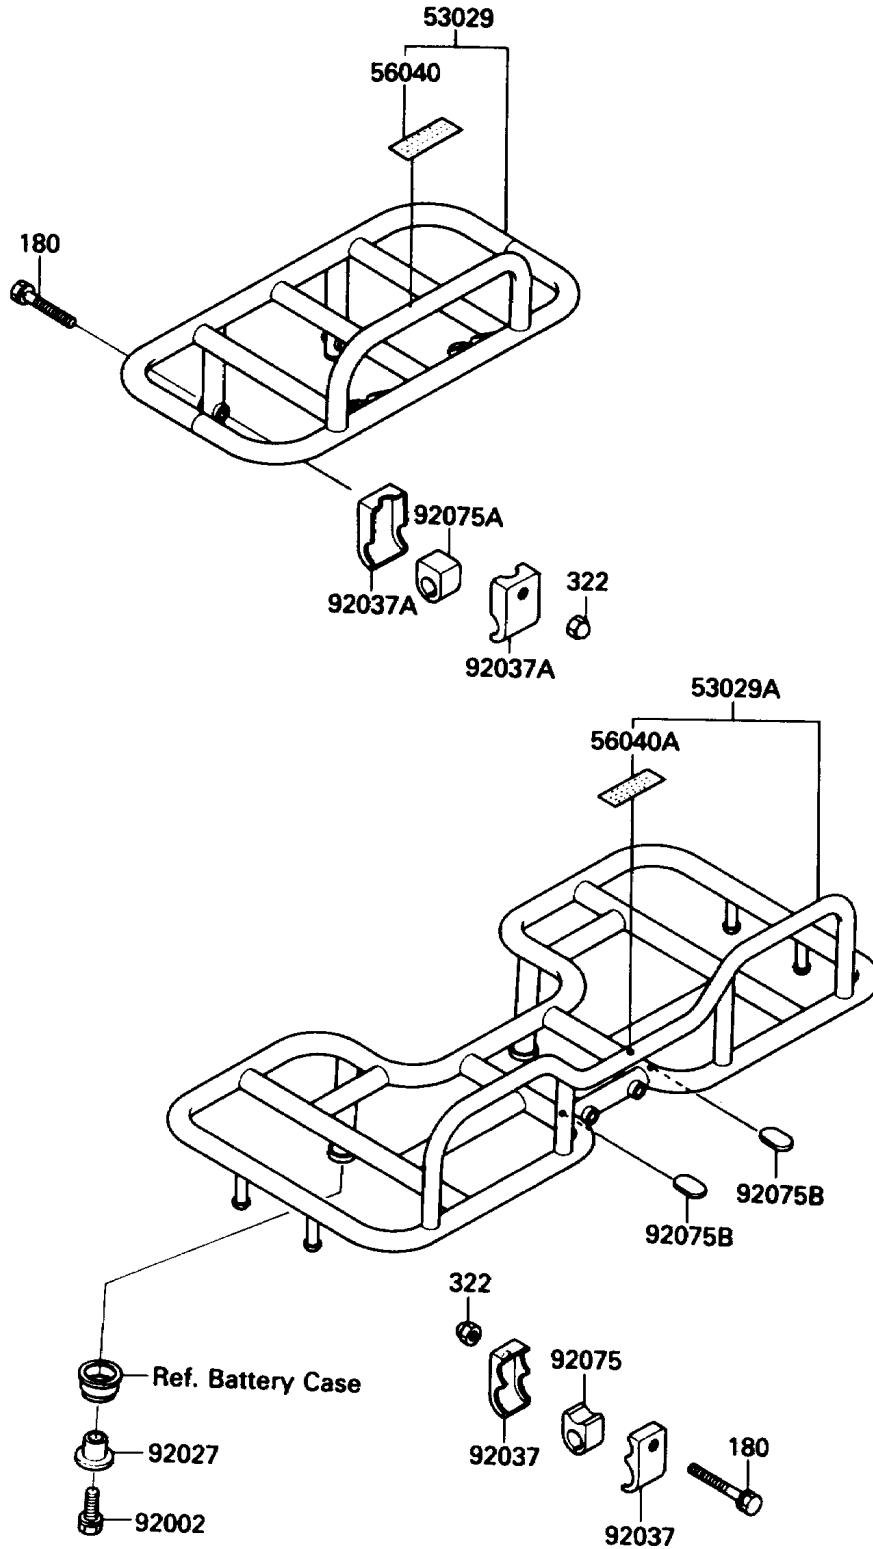

1987 Bayou 185 PARTS DIAGRAM

Carrier(s)

F2520-0004

1987 Bayou 185 PARTS LIST

Carrier(s)

ITEM NAME	PART NUMBER	QUANTITY
CARRIER,FR (Ref # 53029)	53029-1070	1
CARRIER,RR (Ref # 53029A)	53029-1072	1
LABEL-WARNING,MAXIMUM LOAD (Ref # 56040)	56040-1142	1
LABEL-WARNING,MAXIMUM LOAD (Ref # 56040A)	56040-1143	1
BOLT,10X32 (Ref # 92002)	92002-1244	1
COLLAR (Ref # 92027)	92027-1895	1
CLAMP,RR CARRIER (Ref # 92037)	92037-1660	1
CLAMP,FR CARRIER (Ref # 92037A)	92037-1661	1
DAMPER,CARRIER (Ref # 92075)	92075-1728	1
DAMPER,CARRIER (Ref # 92075A)	92075-1729	1
DAMPER (Ref # 92075B)	92075-1841	1
BOLT-UPSET-WS (Ref # 180)	180J0640	1
NUT-CAP,6MM,BLACK (Ref # 322)	322C0600	1