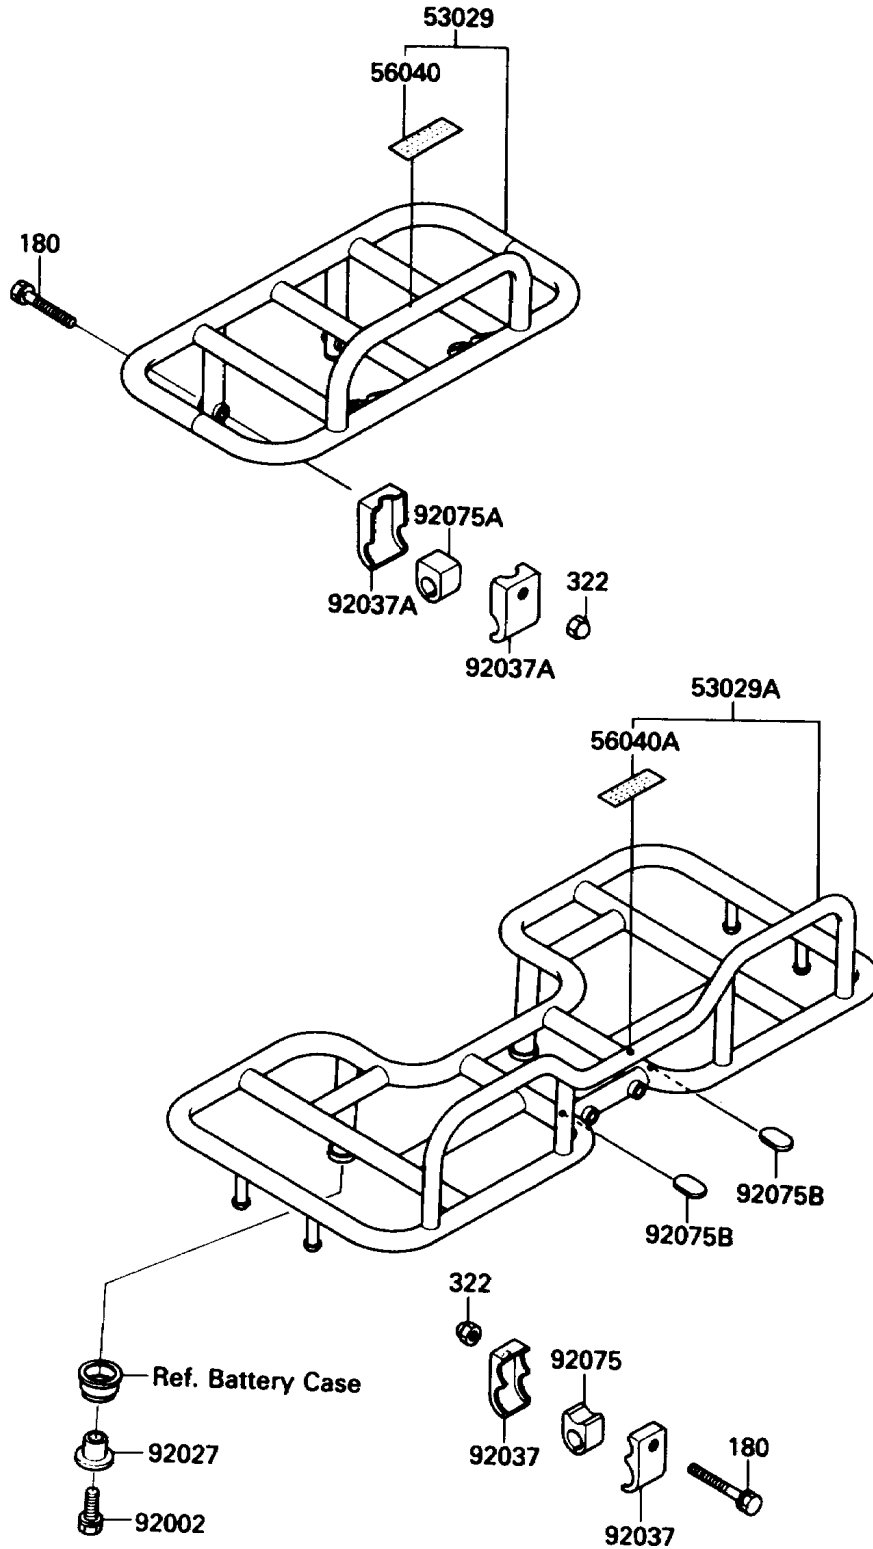

1986 Bayou 185 PARTS DIAGRAM

Carrier(s)

F2520-0004

1986 Bayou 185 PARTS LIST

Carrier(s)

ITEM NAME	PART NUMBER	QUANTITY
CARRIER,FR (Ref # 53029)	53029-1070	1
CARRIER,RR (Ref # 53029A)	53029-1072	1
LABEL-WARNING,MAXIMUM LOAD (Ref # 56040)	56040-1142	1
LABEL-WARNING,MAXIMUM LOAD (Ref # 56040A)	56040-1143	1
BOLT,10X32 (Ref # 92002)	92002-1244	2
COLLAR (Ref # 92027)	92027-1895	2
CLAMP,RR CARRIER (Ref # 92037)	92037-1660	4
CLAMP,FR CARRIER (Ref # 92037A)	92037-1661	4
DAMPER,CARRIER (Ref # 92075)	92075-1728	2
DAMPER,CARRIER (Ref # 92075A)	92075-1729	2
DAMPER (Ref # 92075B)	92075-1841	2
BOLT-UPSET-WS (Ref # 180)	180J0640	4
NUT-CAP,6MM,BLACK (Ref # 322)	322C0600	4