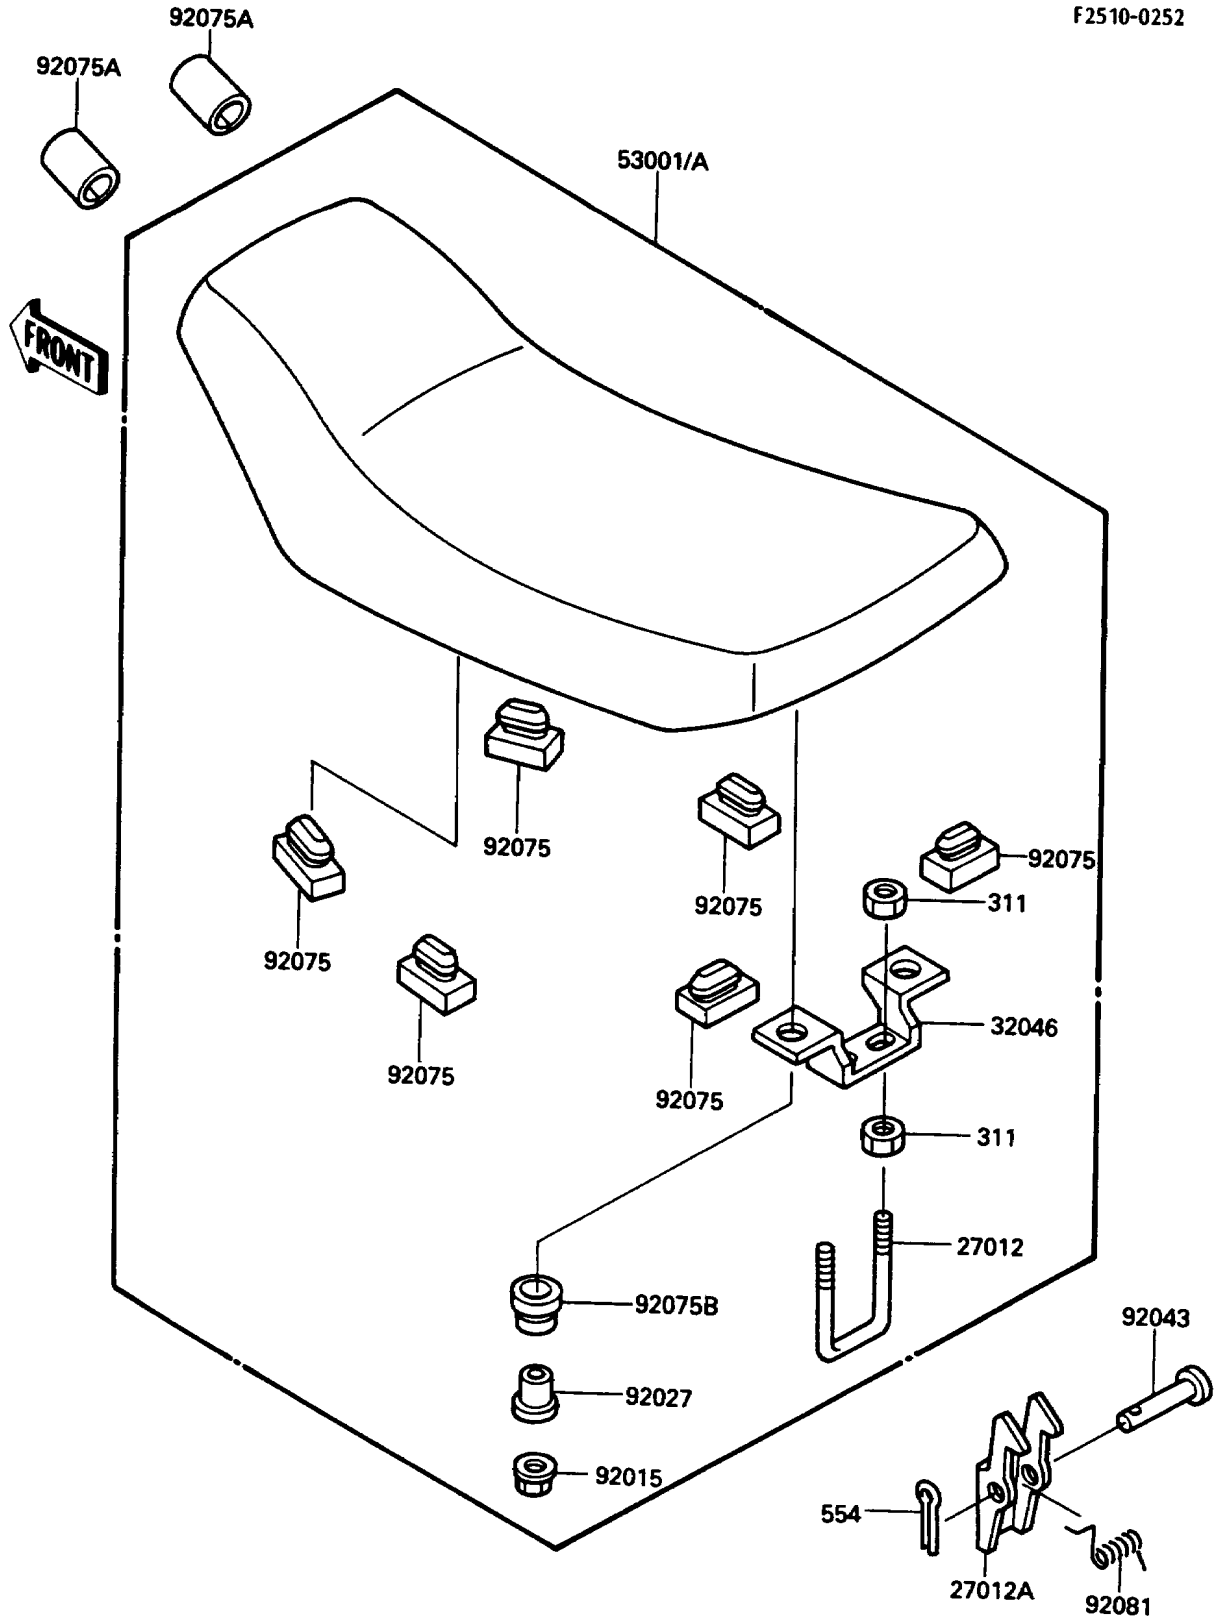

1988 Bayou 185 PARTS DIAGRAM

Seat

F2510-0252

1988 Bayou 185 PARTS LIST

Seat

ITEM NAME	PART NUMBER	QUANTITY
HOOK,SEAT (Ref # 27012)	27012-1322	1
HOOK,SEAT (Ref # 27012A)	27012-4009	1
BRACKET-SEAT (Ref # 32046)	32046-1221	1
SEAT-ASSY,BLUE (Ref # 53001A)	53001-1544-NE	1
NUT,FLANGED,6MM (Ref # 92015)	92015-1193	1
COLLAR,L=12 (Ref # 92027)	92027-1062	1
PIN,6X39 (Ref # 92043)	53011-006	1
DAMPER (Ref # 92075)	92075-099	1
DAMPER (Ref # 92075A)	92075-1652	1
DAMPER,SEAT (Ref # 92075B)	92075-1699	1
SPRING,SEAT HOOK (Ref # 92081)	92081-1767	1
NUT-HEX,6MM (Ref # 311)	311B0600	1
PIN-SNAP (Ref # 554)	554A0600	1