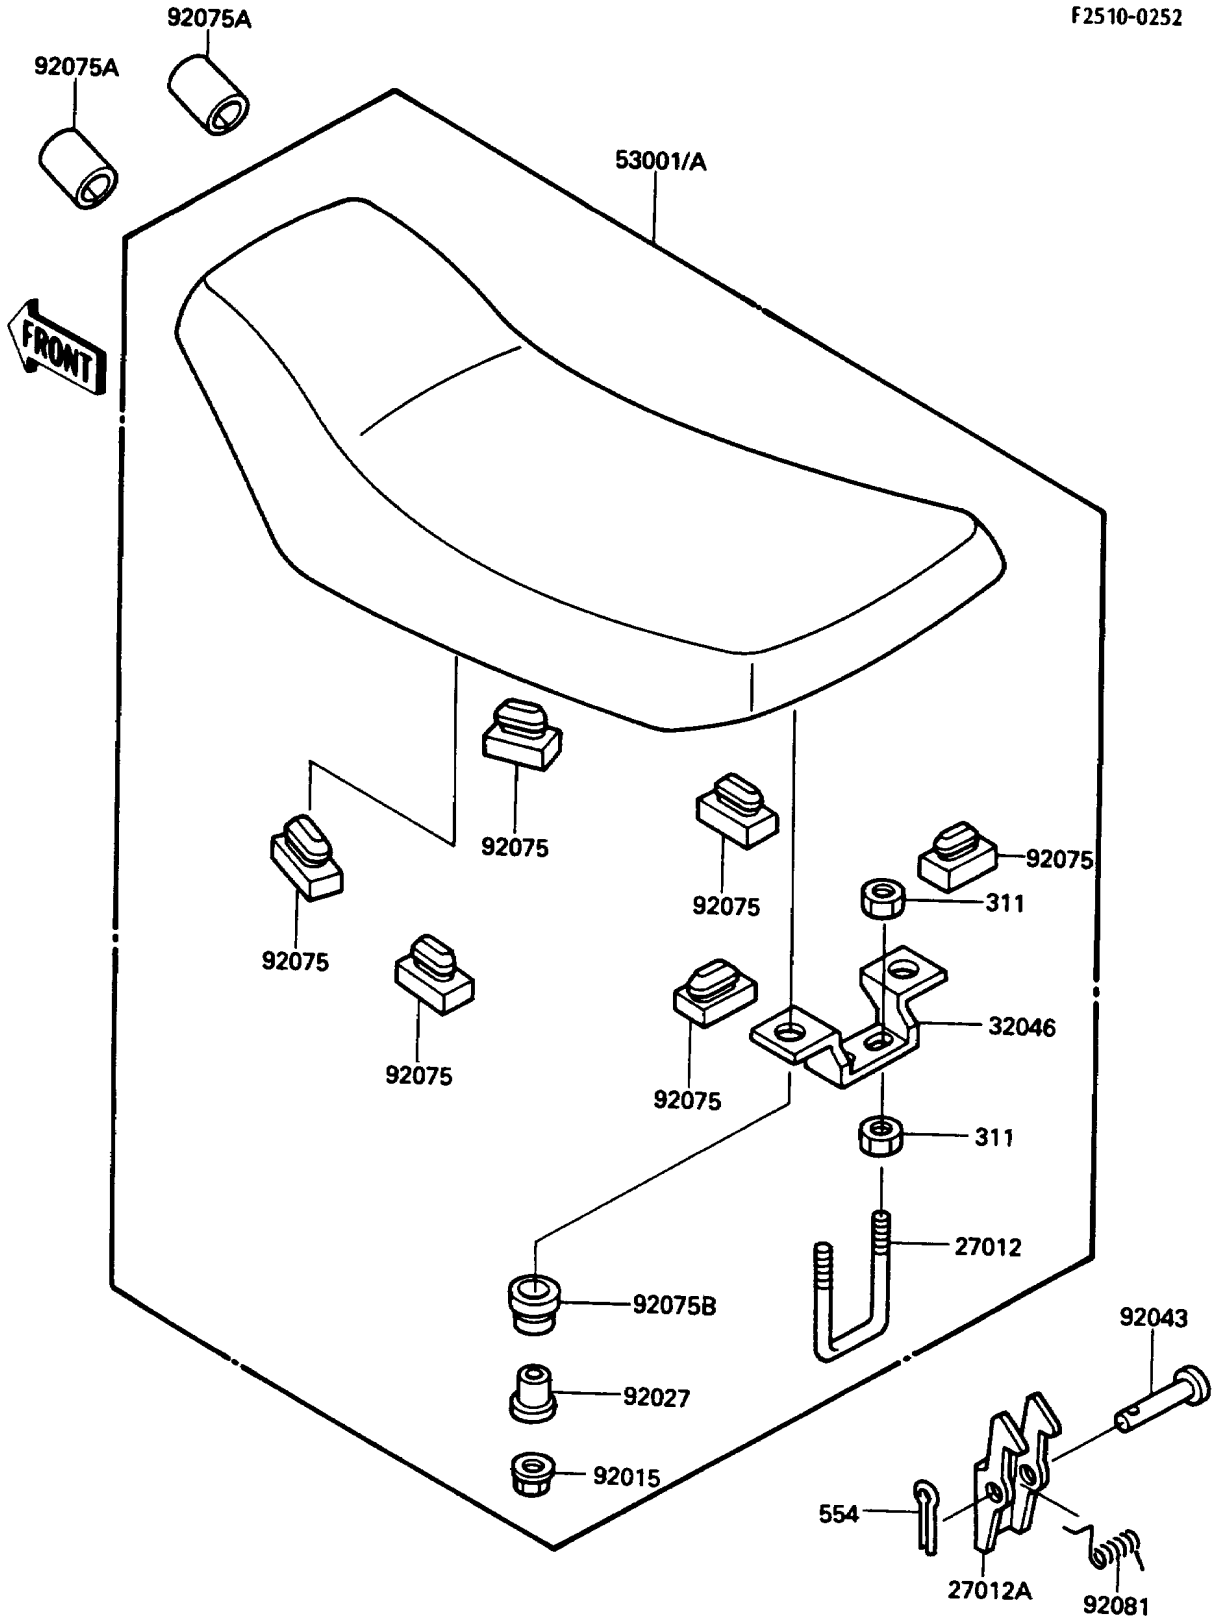

1987 Bayou 185 PARTS DIAGRAM

Seat

F2510-0252

1987 Bayou 185 PARTS LIST

Seat

| ITEM NAME | PART NUMBER | QUANTITY |
|--------------------------------|-------------|----------|
| HOOK,SEAT (Ref # 27012) | 27012-1322 | 1 |
| HOOK,SEAT (Ref # 27012A) | 27012-4009 | 1 |
| BRACKET-SEAT (Ref # 32046) | 32046-1221 | 1 |
| SEAT-ASSY (Ref # 53001) | 53001-1394 | 1 |
| NUT,FLANGED,6MM (Ref # 92015) | 92015-1193 | 1 |
| COLLAR,L=12 (Ref # 92027) | 92027-1062 | 1 |
| PIN,6X39 (Ref # 92043) | 53011-006 | 1 |
| DAMPER (Ref # 92075) | 92075-099 | 1 |
| DAMPER (Ref # 92075A) | 92075-1652 | 1 |
| DAMPER,SEAT (Ref # 92075B) | 92075-1699 | 1 |
| SPRING,SEAT HOOK (Ref # 92081) | 92081-1767 | 1 |
| NUT-HEX,6MM (Ref # 311) | 311B0600 | 1 |
| PIN-SNAP (Ref # 554) | 554A0600 | 1 |