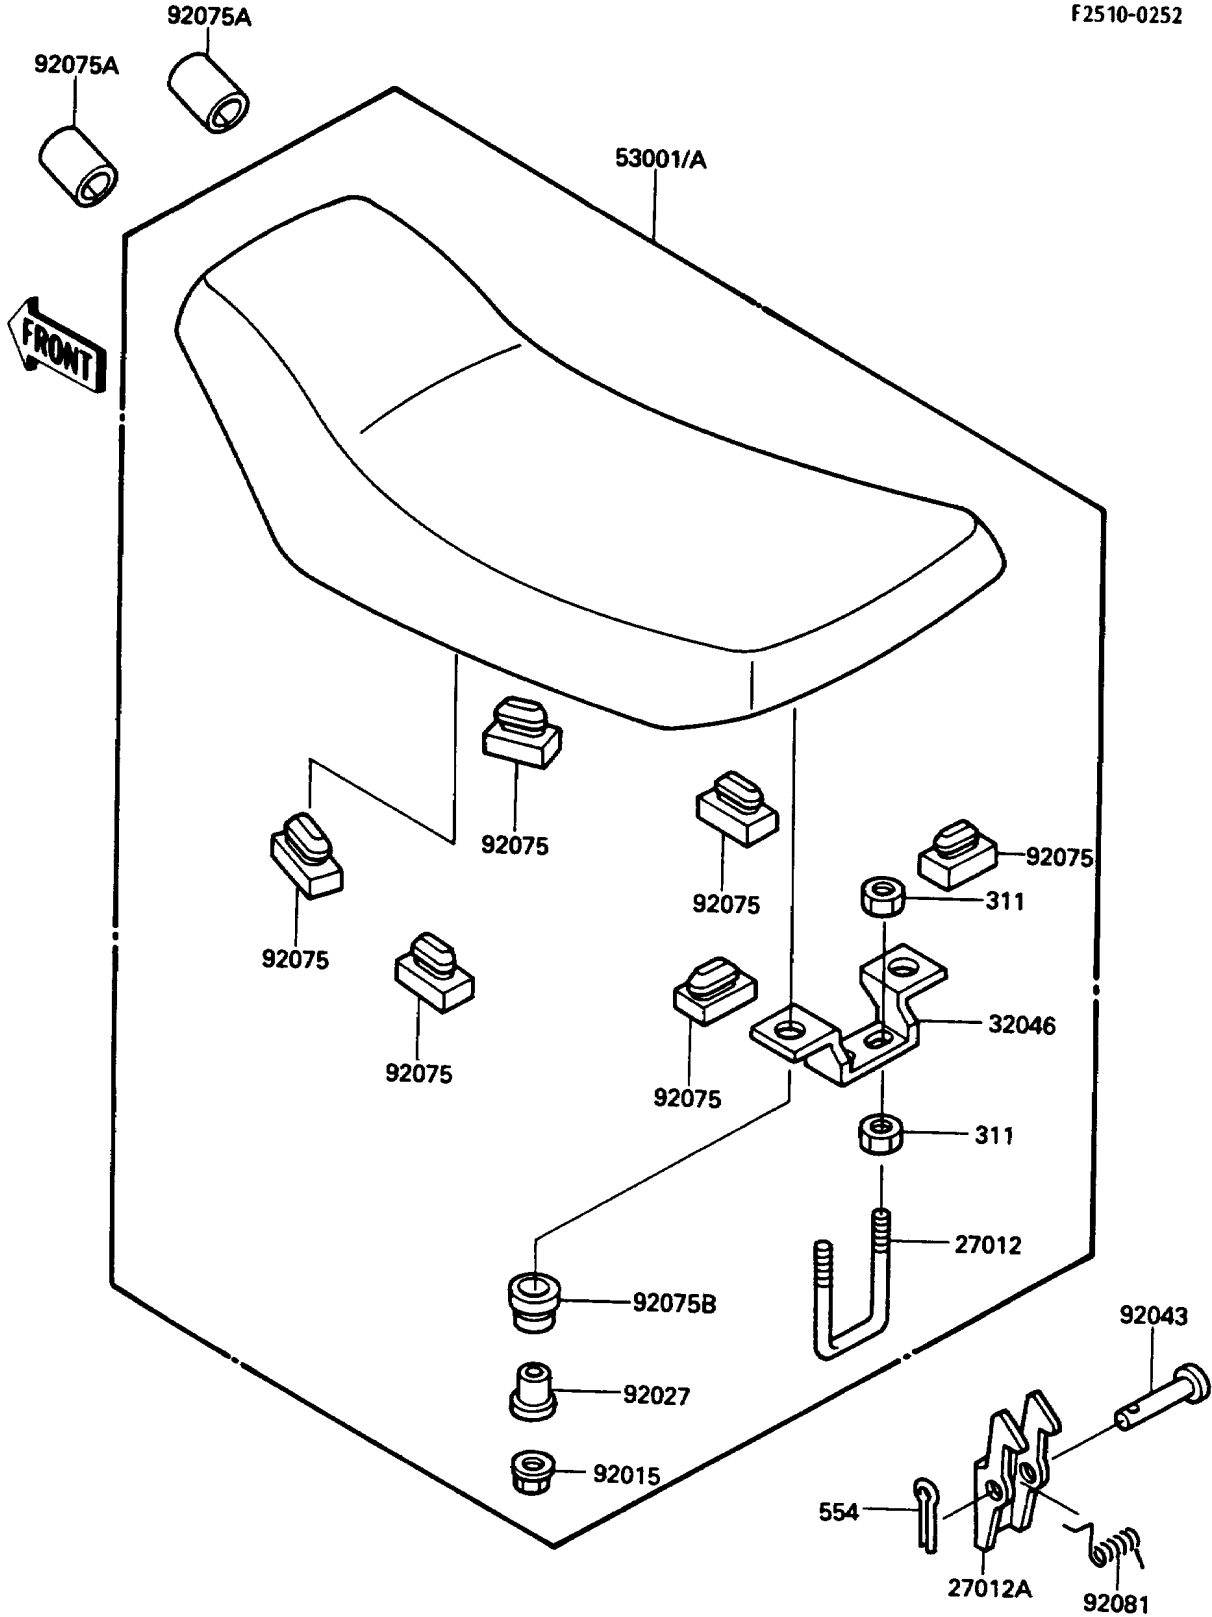

1986 Bayou 185 PARTS DIAGRAM

Seat

F2510-0252

1986 Bayou 185 PARTS LIST

Seat

ITEM NAME	PART NUMBER	QUANTITY
HOOK,SEAT (Ref # 27012)	27012-1322	1
HOOK,SEAT (Ref # 27012A)	27012-4009	1
BRACKET-SEAT (Ref # 32046)	32046-1221	1
SEAT-ASSY (Ref # 53001)	53001-1394	1
NUT,FLANGED,6MM (Ref # 92015)	92015-1193	2
COLLAR,L=12 (Ref # 92027)	92027-1062	2
PIN,6X39 (Ref # 92043)	53011-006	1
DAMPER (Ref # 92075)	92075-099	6
DAMPER (Ref # 92075A)	92075-1652	2
DAMPER,SEAT (Ref # 92075B)	92075-1699	2
SPRING,SEAT HOOK (Ref # 92081)	92081-1767	1
NUT-HEX,6MM (Ref # 311)	311B0600	4
PIN-SNAP (Ref # 554)	554A0600	1