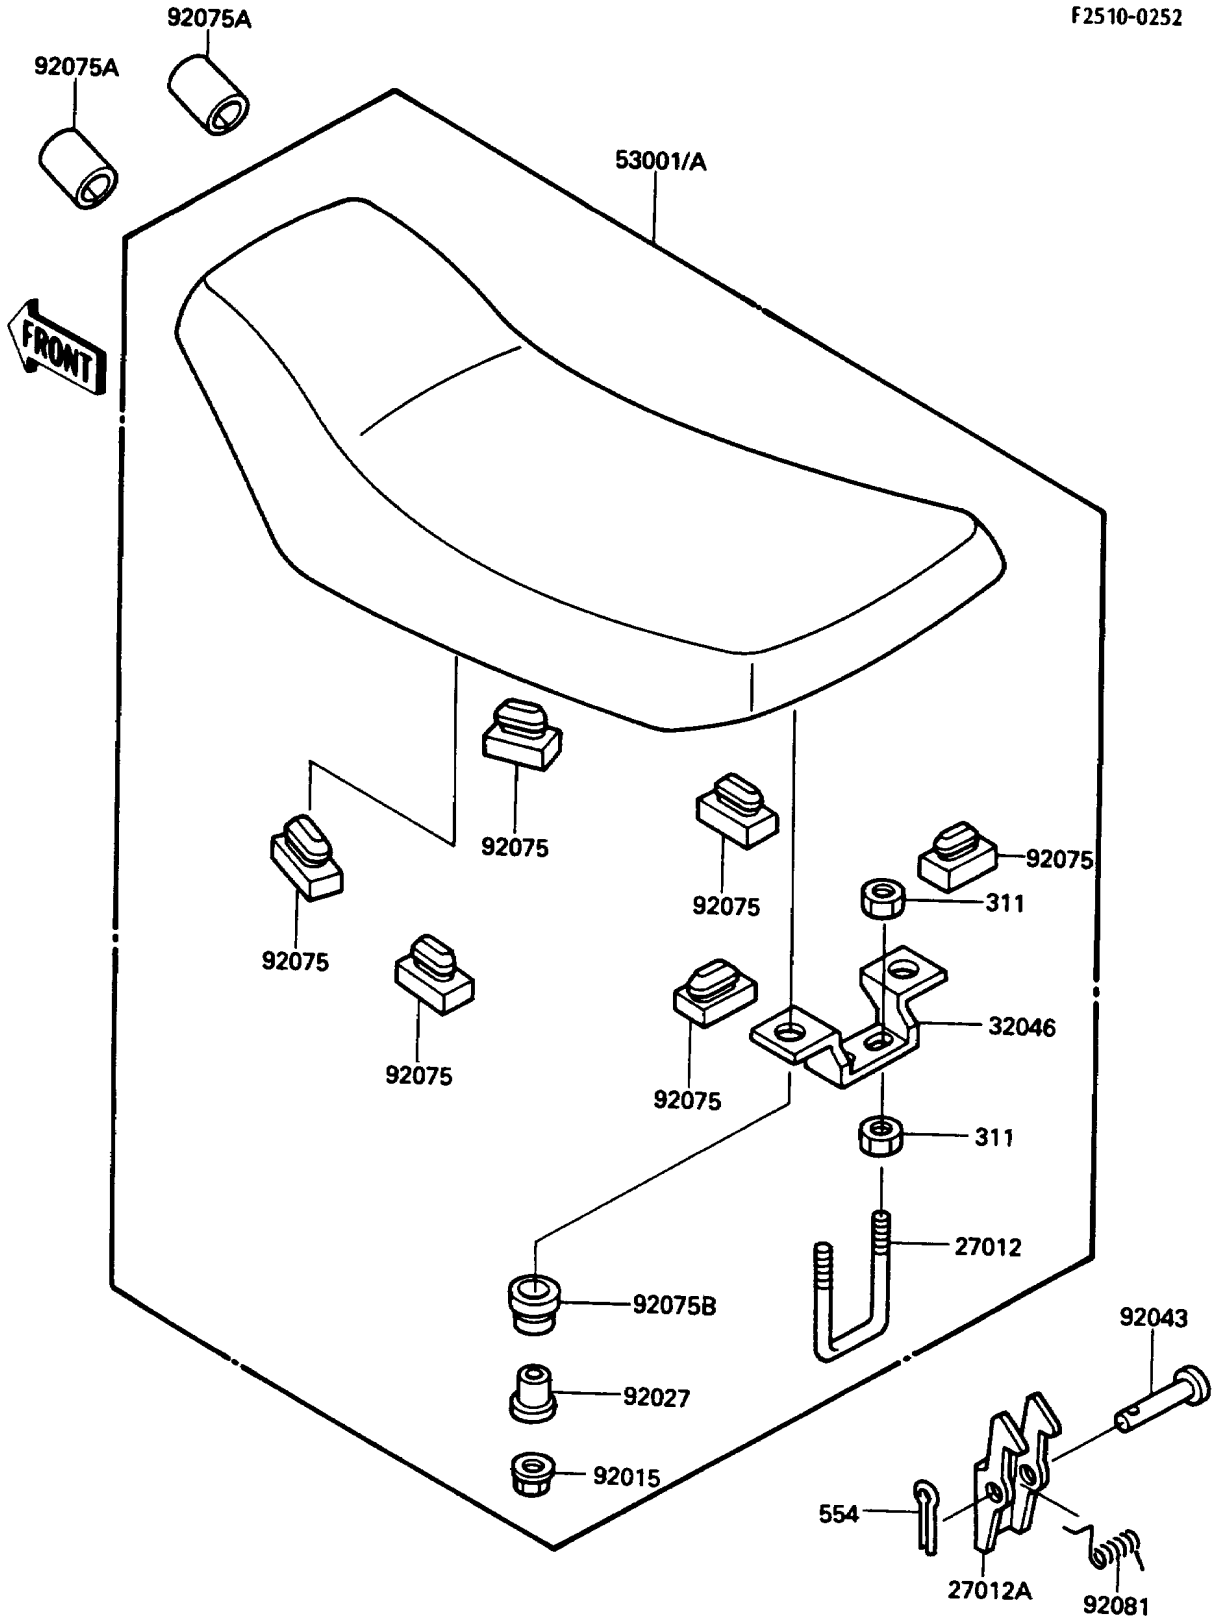

# 1986 Bayou 185 PARTS DIAGRAM

Seat

F2510-0252

# 1986 Bayou 185 PARTS LIST

## Seat

| ITEM NAME                      | PART NUMBER | QUANTITY |
|--------------------------------|-------------|----------|
| HOOK,SEAT (Ref # 27012)        | 27012-1322  | 1        |
| HOOK,SEAT (Ref # 27012A)       | 27012-4009  | 1        |
| BRACKET-SEAT (Ref # 32046)     | 32046-1221  | 1        |
| SEAT-ASSY (Ref # 53001)        | 53001-1394  | 1        |
| NUT,FLANGED,6MM (Ref # 92015)  | 92015-1193  | 2        |
| COLLAR,L=12 (Ref # 92027)      | 92027-1062  | 2        |
| PIN,6X39 (Ref # 92043)         | 53011-006   | 1        |
| DAMPER (Ref # 92075)           | 92075-099   | 6        |
| DAMPER (Ref # 92075A)          | 92075-1652  | 2        |
| DAMPER,SEAT (Ref # 92075B)     | 92075-1699  | 2        |
| SPRING,SEAT HOOK (Ref # 92081) | 92081-1767  | 1        |
| NUT-HEX,6MM (Ref # 311)        | 311B0600    | 4        |
| PIN-SNAP (Ref # 554)           | 554A0600    | 1        |