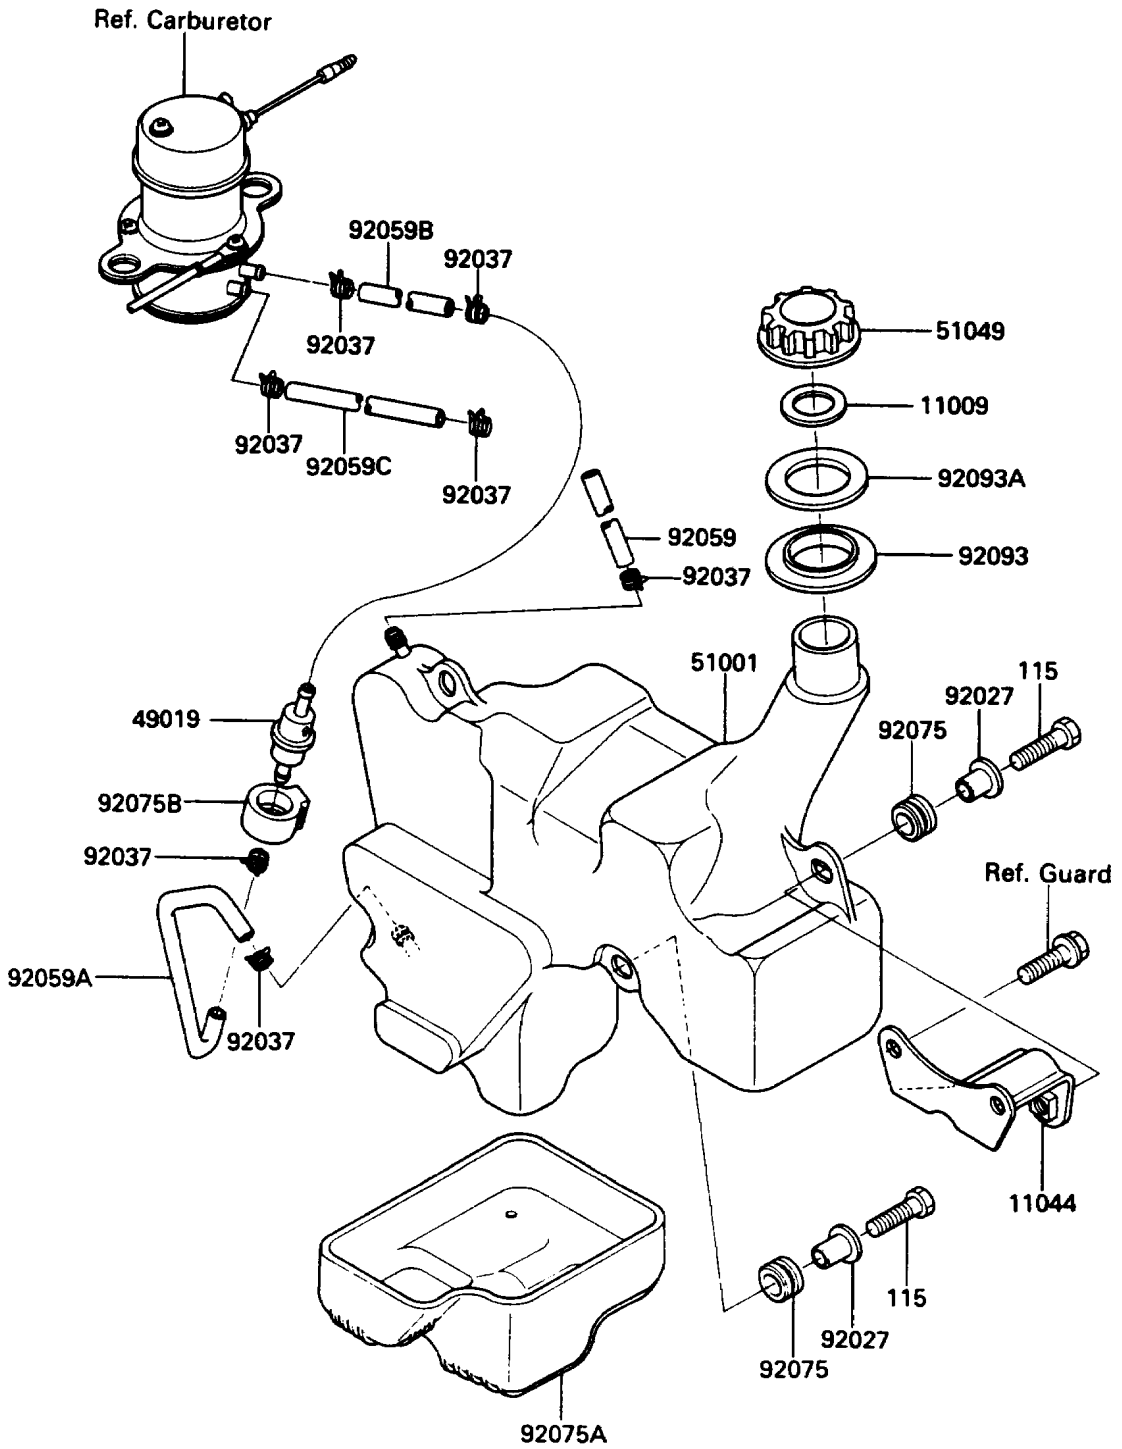

1988 Bayou 185 PARTS DIAGRAM

Fuel Tank

F2410-0285

1988 Bayou 185 PARTS LIST

Fuel Tank

ITEM NAME	PART NUMBER	QUANTITY
GASKET,TANK CAP (Ref # 11009)	11009-3020	1
BRACKET (Ref # 11044)	11043-1876	1
FILTER-FUEL (Ref # 49019)	49019-1053	1
TANK-COMP-FUEL (Ref # 51001)	51001-1192	1
CAP-TANK (Ref # 51049)	51049-3001	1
COLLAR,L=14 (Ref # 92027)	92027-1134	1
CLAMP (Ref # 92037)	92037-1462	1
TUBE,6.5X11.5X800 (Ref # 92059)	92059-1542	1
TUBE (Ref # 92059A)	92059-1553	1
TUBE (Ref # 92059B)	92059-1554	1
TUBE,5.3X10.5X350 (Ref # 92059C)	92059-1596	1
DAMPER (Ref # 92075)	92075-013	1
DAMPER,FUEL TANK (Ref # 92075A)	92075-1663	1
DAMPER,FUEL FILTER (Ref # 92075B)	92075-1701	1
SEAL,FUEL TANK CAP (Ref # 92093)	92093-1175	1
SEAL,FUEL TANK CAP (Ref # 92093A)	92093-1176	1
BOLT-SMALL-UPSET (Ref # 115)	115B0830	1