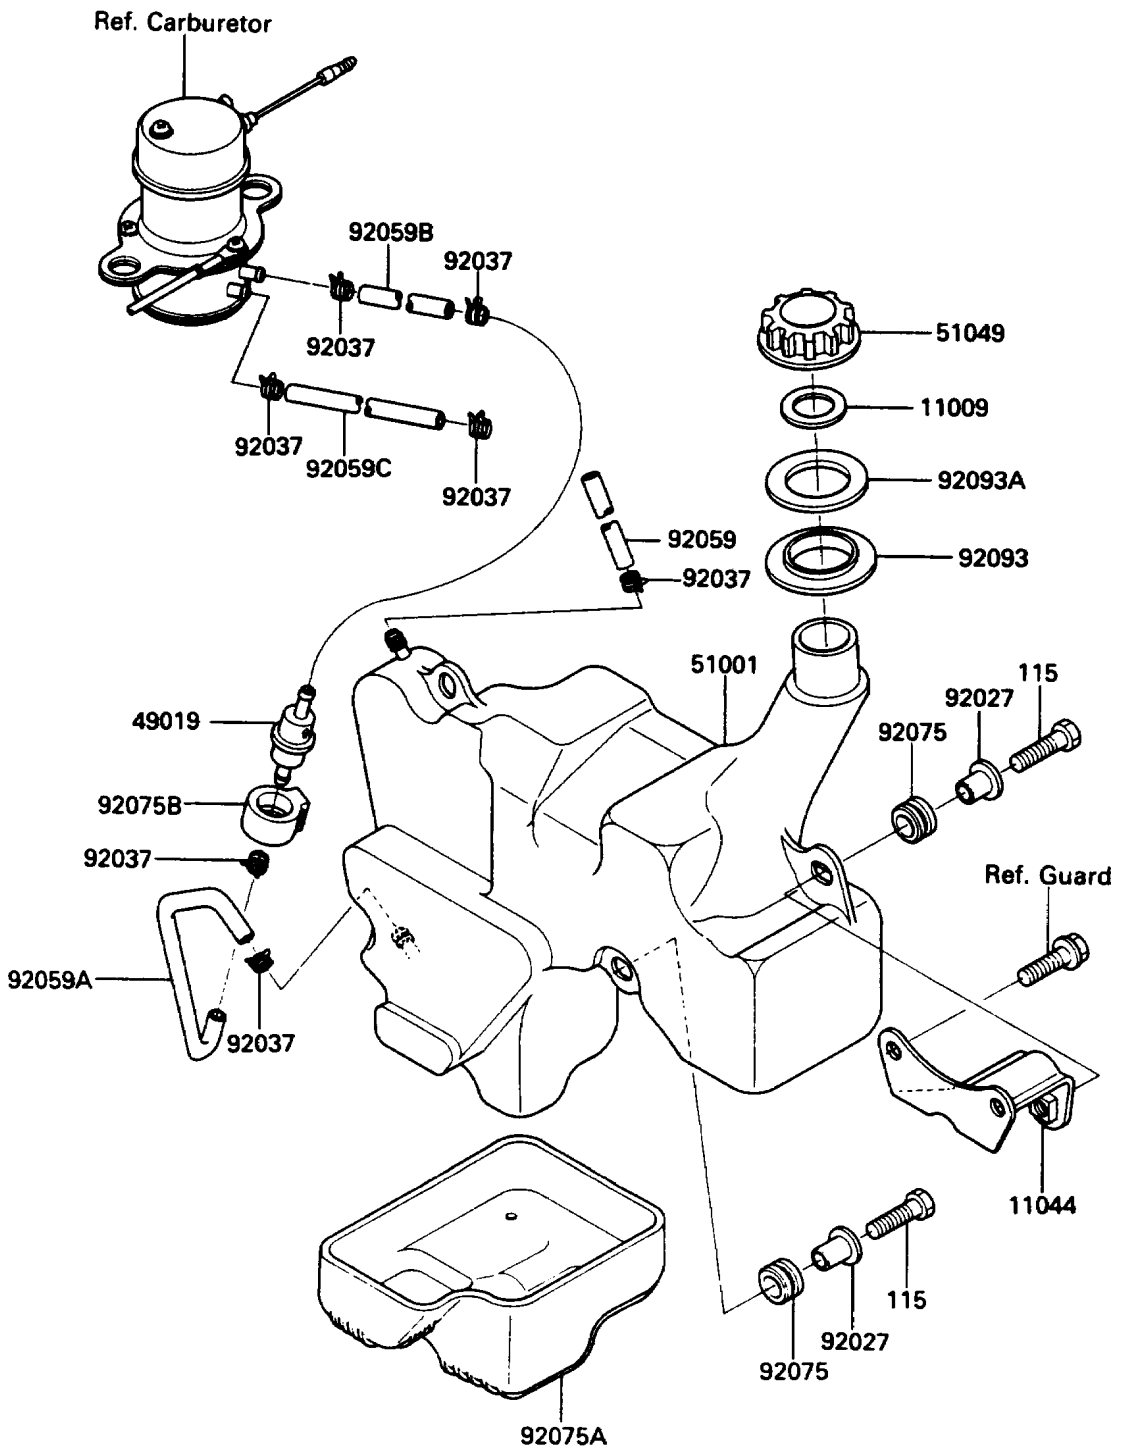

1987 Bayou 185 PARTS DIAGRAM

Fuel Tank

F2410-0285

1987 Bayou 185 PARTS LIST

Fuel Tank

ITEM NAME	PART NUMBER	QUANTITY
GASKET,TANK CAP (Ref # 11009)	11009-3020	1
BRACKET (Ref # 11044)	11043-1876	1
FILTER-FUEL (Ref # 49019)	49019-1053	1
TANK-COMP-FUEL (Ref # 51001)	51001-1192	1
CAP-TANK (Ref # 51049)	51049-3001	1
COLLAR,L=14 (Ref # 92027)	92027-1134	1
CLAMP (Ref # 92037)	92037-1462	1
TUBE,6.5X11.5X800 (Ref # 92059)	92059-1542	1
TUBE (Ref # 92059A)	92059-1553	1
TUBE (Ref # 92059B)	92059-1554	1
TUBE,5.3X10.5X350 (Ref # 92059C)	92059-1596	1
DAMPER (Ref # 92075)	92075-013	1
DAMPER,FUEL TANK (Ref # 92075A)	92075-1663	1
DAMPER,FUEL FILTER (Ref # 92075B)	92075-1701	1
SEAL,FUEL TANK CAP (Ref # 92093)	92093-1175	1
SEAL,FUEL TANK CAP (Ref # 92093A)	92093-1176	1
BOLT-SMALL-UPSET (Ref # 115)	115B0830	1