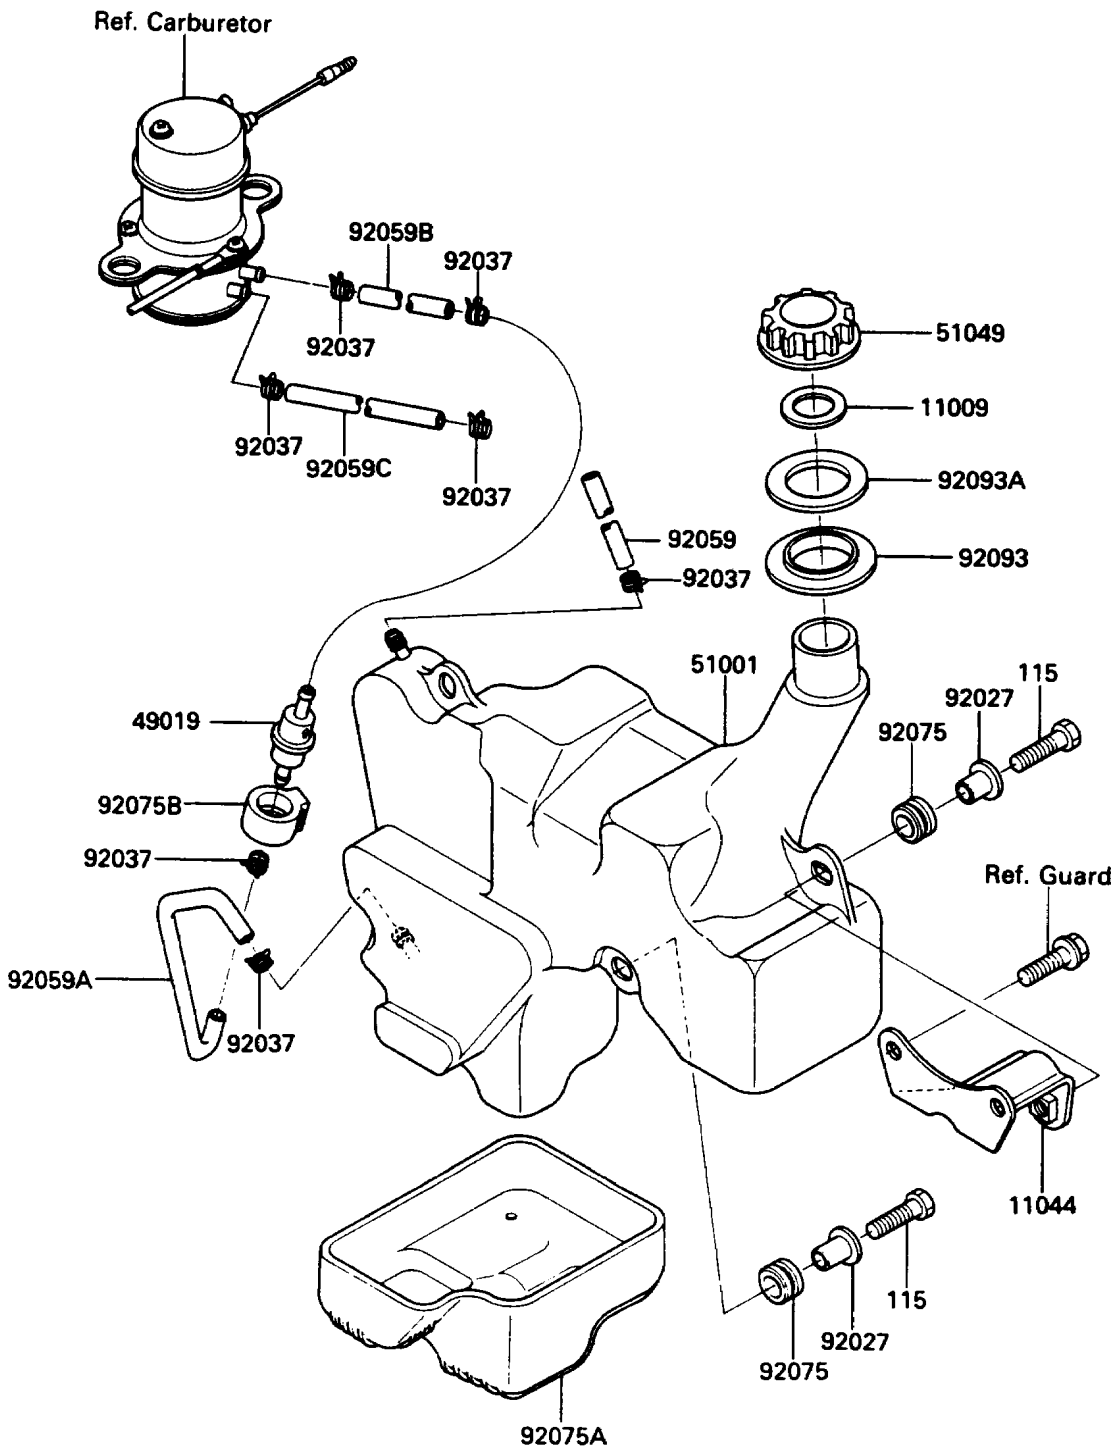

# 1986 Bayou 185 PARTS DIAGRAM

Fuel Tank

F2410-0285

# 1986 Bayou 185 PARTS LIST

## Fuel Tank

ITEM NAME	PART NUMBER	QUANTITY
GASKET,TANK CAP (Ref # 11009)	11009-3020	1
BRACKET (Ref # 11044)	11043-1876	1
FILTER-FUEL (Ref # 49019)	49019-1053	1
TANK-COMP-FUEL (Ref # 51001)	51001-1192	1
CAP-TANK (Ref # 51049)	51049-3001	1
COLLAR,L=14 (Ref # 92027)	92027-1134	3
CLAMP (Ref # 92037)	92037-1462	7
TUBE,6.5X11.5X800 (Ref # 92059)	92059-1542	1
TUBE (Ref # 92059A)	92059-1553	1
TUBE (Ref # 92059B)	92059-1554	1
TUBE,5.3X10.5X350 (Ref # 92059C)	92059-1596	1
DAMPER (Ref # 92075)	92075-013	3
DAMPER,FUEL TANK (Ref # 92075A)	92075-1663	1
DAMPER,FUEL FILTER (Ref # 92075B)	92075-1701	1
SEAL,FUEL TANK CAP (Ref # 92093)	92093-1175	1
SEAL,FUEL TANK CAP (Ref # 92093A)	92093-1176	1
BOLT-SMALL-UPSET (Ref # 115)	115B0830	3