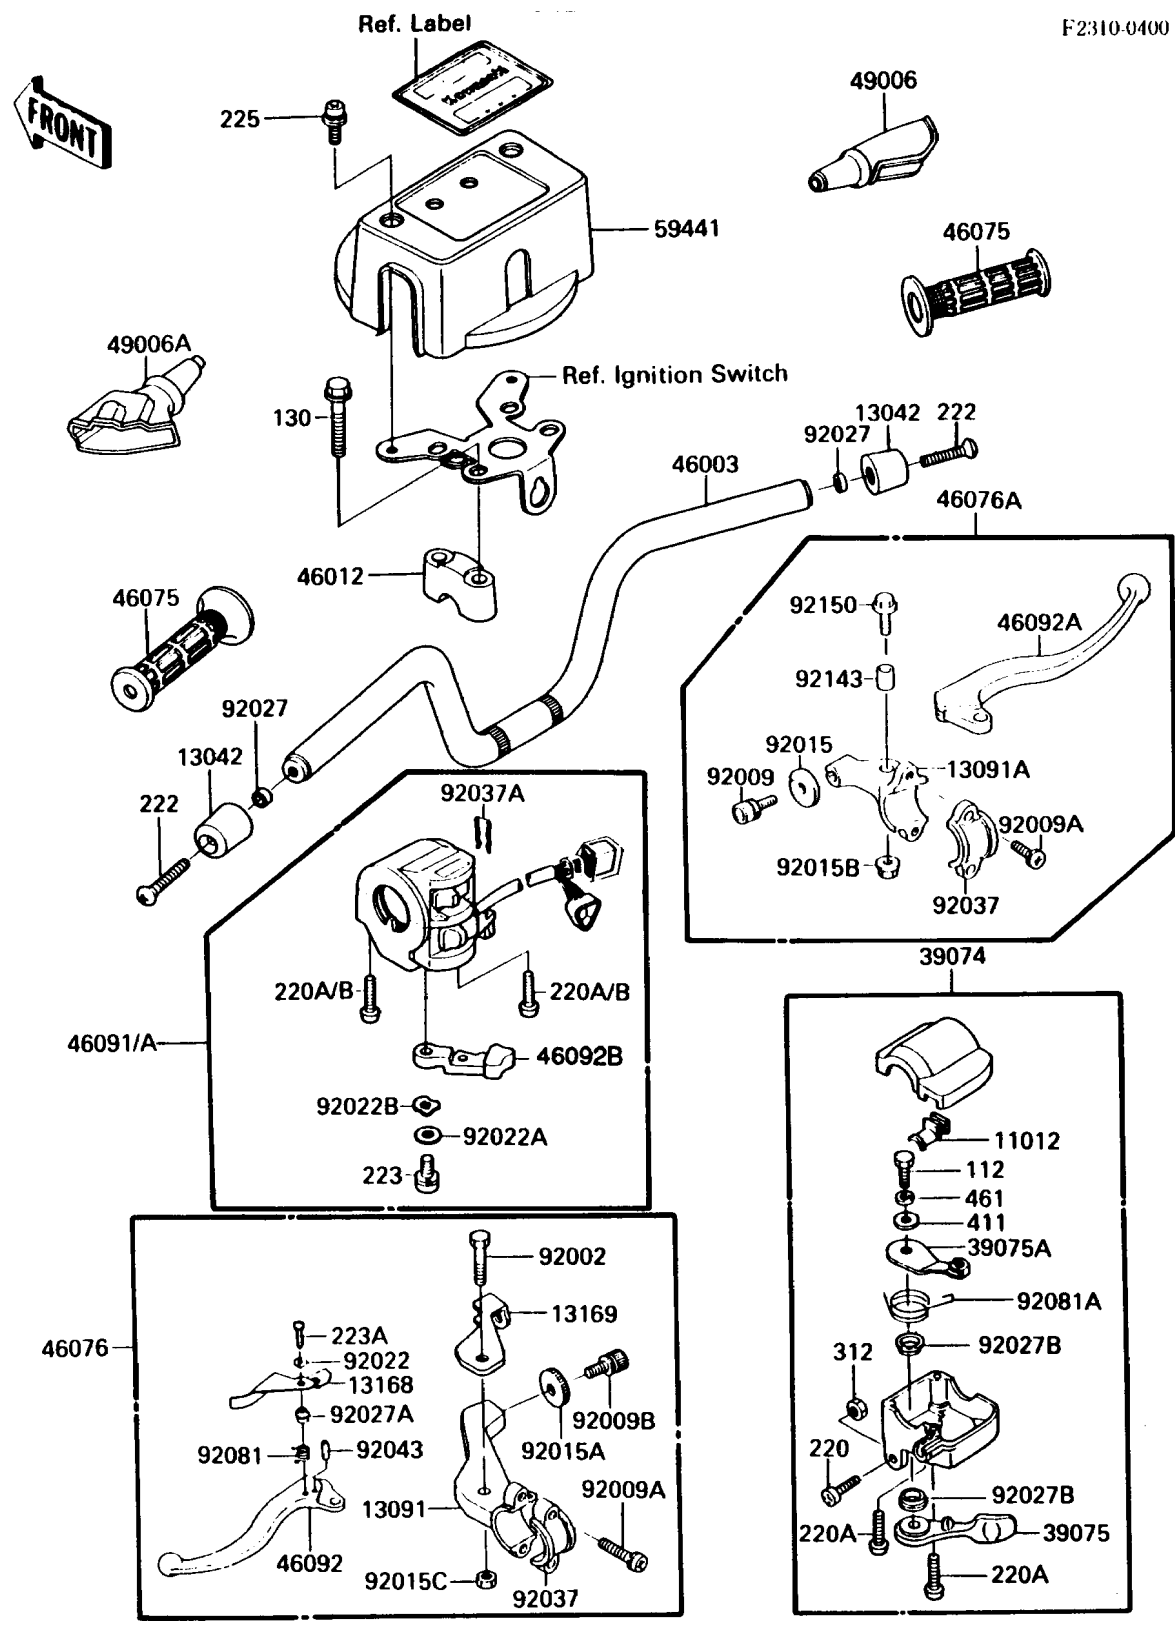

1987 Bayou 185 PARTS DIAGRAM

Handlebar

F2310-0400

1987 Bayou 185 PARTS LIST

Handlebar

| ITEM NAME | PART NUMBER | QUANTITY |
|--|-------------|----------|
| CAP (Ref # 11012) | 11012-1425 | 1 |
| WEIGHT,HANDLE (Ref # 13042) | 13042-1060 | 2 |
| HOLDER (Ref # 13091) | 13091-1349 | 1 |
| HOLDER,BRAKE LEVER,RH (Ref # 13091A) | 13091-1541 | 1 |
| LEVER,LOCK (Ref # 13168) | 13168-1224 | 1 |
| PLATE,LOCK (Ref # 13169) | 13169-1398 | 1 |
| LEVER-ASSY-THROTTLE (Ref # 39074) | 39074-1052 | 1 |
| LEVER-THROTTLE (Ref # 39075) | 39075-1053 | 1 |
| LEVER-THROTTLE,ARM (Ref # 39075A) | 39075-1054 | 1 |
| HANDLE (Ref # 46003) | 46003-1235 | 1 |
| HOLDER-HANDLE,UPP (Ref # 46012) | 46012-008 | 2 |
| GRIP (Ref # 46075) | 46075-1056 | 2 |
| LEVER-ASSY-GRIP,LH (Ref # 46076) | 46076-1124 | 1 |
| LEVER-ASSY-GRIP,RH (Ref # 46076A) | 46076-1157 | 1 |
| HOUSING-ASSY-CONTROL,LH (Ref # 46091A) | 46091-1474 | 1 |
| LEVER-GRIP (Ref # 46092) | 46092-1107 | 1 |
| LEVER-GRIP,FRONT BRAKE (Ref # 46092A) | 46092-1133 | 1 |
| LEVER-GRIP,CHOKE (Ref # 46092B) | 46092-1149 | 1 |
| BOOT,LEVER HOLDER (Ref # 49006) | 49006-1017 | 1 |
| BOOT,CLUTCH LEVER (Ref # 49006A) | 49006-1057 | 1 |
| COVER-HANDLE (Ref # 59441) | 59441-1057 | 1 |
| BOLT,5MM (Ref # 92002) | 92002-1447 | 1 |
| SCREW,CABLE ADJUST,8MM (Ref # 92009) | 46055-003 | 1 |
| SCREW,5X18 (Ref # 92009A) | 92009-1367 | 4 |
| SCREW,CABLE ADJUST,8MM (Ref # 92009B) | 92009-1435 | 1 |
| NUT,CABLE ADJUST LOCK (Ref # 92015) | 46056-005 | 1 |
| NUT,CABLE ADJUST LOCK (Ref # 92015A) | 92015-1596 | 1 |
| NUT,LOCK,5MM (Ref # 92015B) | 92015-1719 | 1 |
| NUT,LOCK,5MM (Ref # 92015C) | 92019-014 | 1 |