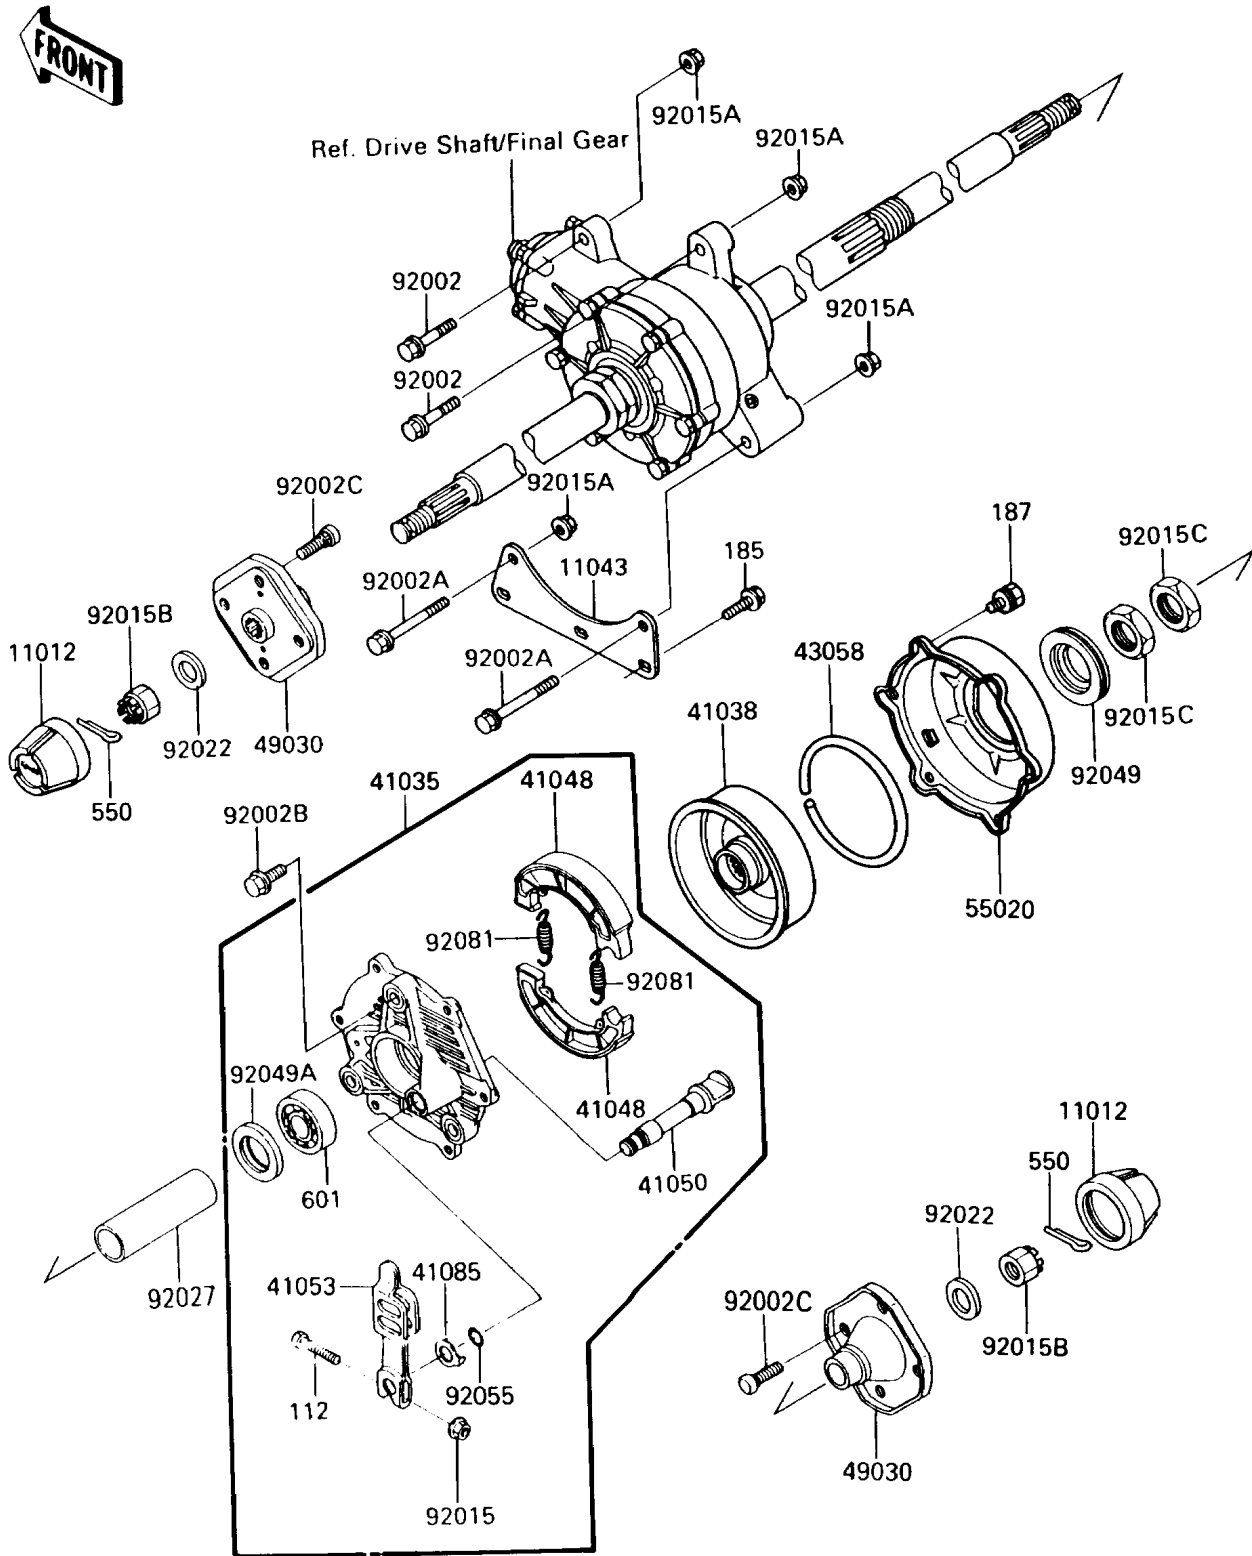

1988 Bayou 185 PARTS DIAGRAM

Rear Hub

F2240-0199

1988 Bayou 185 PARTS LIST

Rear Hub

ITEM NAME	PART NUMBER	QUANTITY
CAP,WHEEL (Ref # 11012)	11012-1519	1
BRACKET (Ref # 11043)	11043-1550	1
PANEL-ASSY-BRAKE,RR (Ref # 41035)	41035-1246	1
DRUM,REAR BRAKE (Ref # 41038)	41038-1177	1
SHOE-BRAKE (Ref # 41048)	41048-1058	1
CAM-BRAKE (Ref # 41050)	41050-1062	1
LEVER-BRAKE CAM (Ref # 41053)	41053-1056	1
INDICATOR (Ref # 41085)	41085-1053	1
RING,REAR BRAKE DRUM (Ref # 43058)	43058-1064	1
HUB,RR (Ref # 49030)	49030-1076	1
GUARD,RR BRAKE DRUM (Ref # 55020)	55020-1250	1
BOLT,FLANGED,10X38 (Ref # 92002)	92002-1313	1
BOLT,FLANGED,10X70 (Ref # 92002A)	92002-1315	1
BOLT,FLANGED,10X20 (Ref # 92002B)	92002-1368	1
BOLT,10MM (Ref # 92002C)	92002-1459	1
NUT,6MM (Ref # 92015)	41072-007	1
NUT,FLANGED,10MM (Ref # 92015A)	92015-1366	1
NUT,CASTLE,18MM (Ref # 92015B)	92015-1441	1
NUT,LOCK,32MM (Ref # 92015C)	92015-1493	1
WASHER,T=4.5 (Ref # 92022)	92022-1794	1
COLLAR,RR HUB,L=124.5 (Ref # 92027)	92027-1758	1
SEAL-OIL,RR BRAKE DRUM (Ref # 92049)	92049-1194	1
SEAL-OIL,REAR HUB (Ref # 92049A)	92049-4001	1
RING-O,16.8X2.4 (Ref # 92055)	92055-1258	1
SPRING,BRAKE SHOE (Ref # 92081)	42020-004	1
BOLT-UPSET (Ref # 112)	112H0640	1
BOLT-UPSET-WSP-SMALL (Ref # 185)	185H0818	1
BOLT-UPSET-WSP (Ref # 187)	187D0614	1
PIN-COTTER,4.0X30 (Ref # 550)	550D4030	1

1988 Bayou 185 PARTS LIST

Rear Hub

ITEM NAME	PART NUMBER	QUANTITY
BEARING-BALL,#6007UU (Ref # 601)	601A6007UU	1