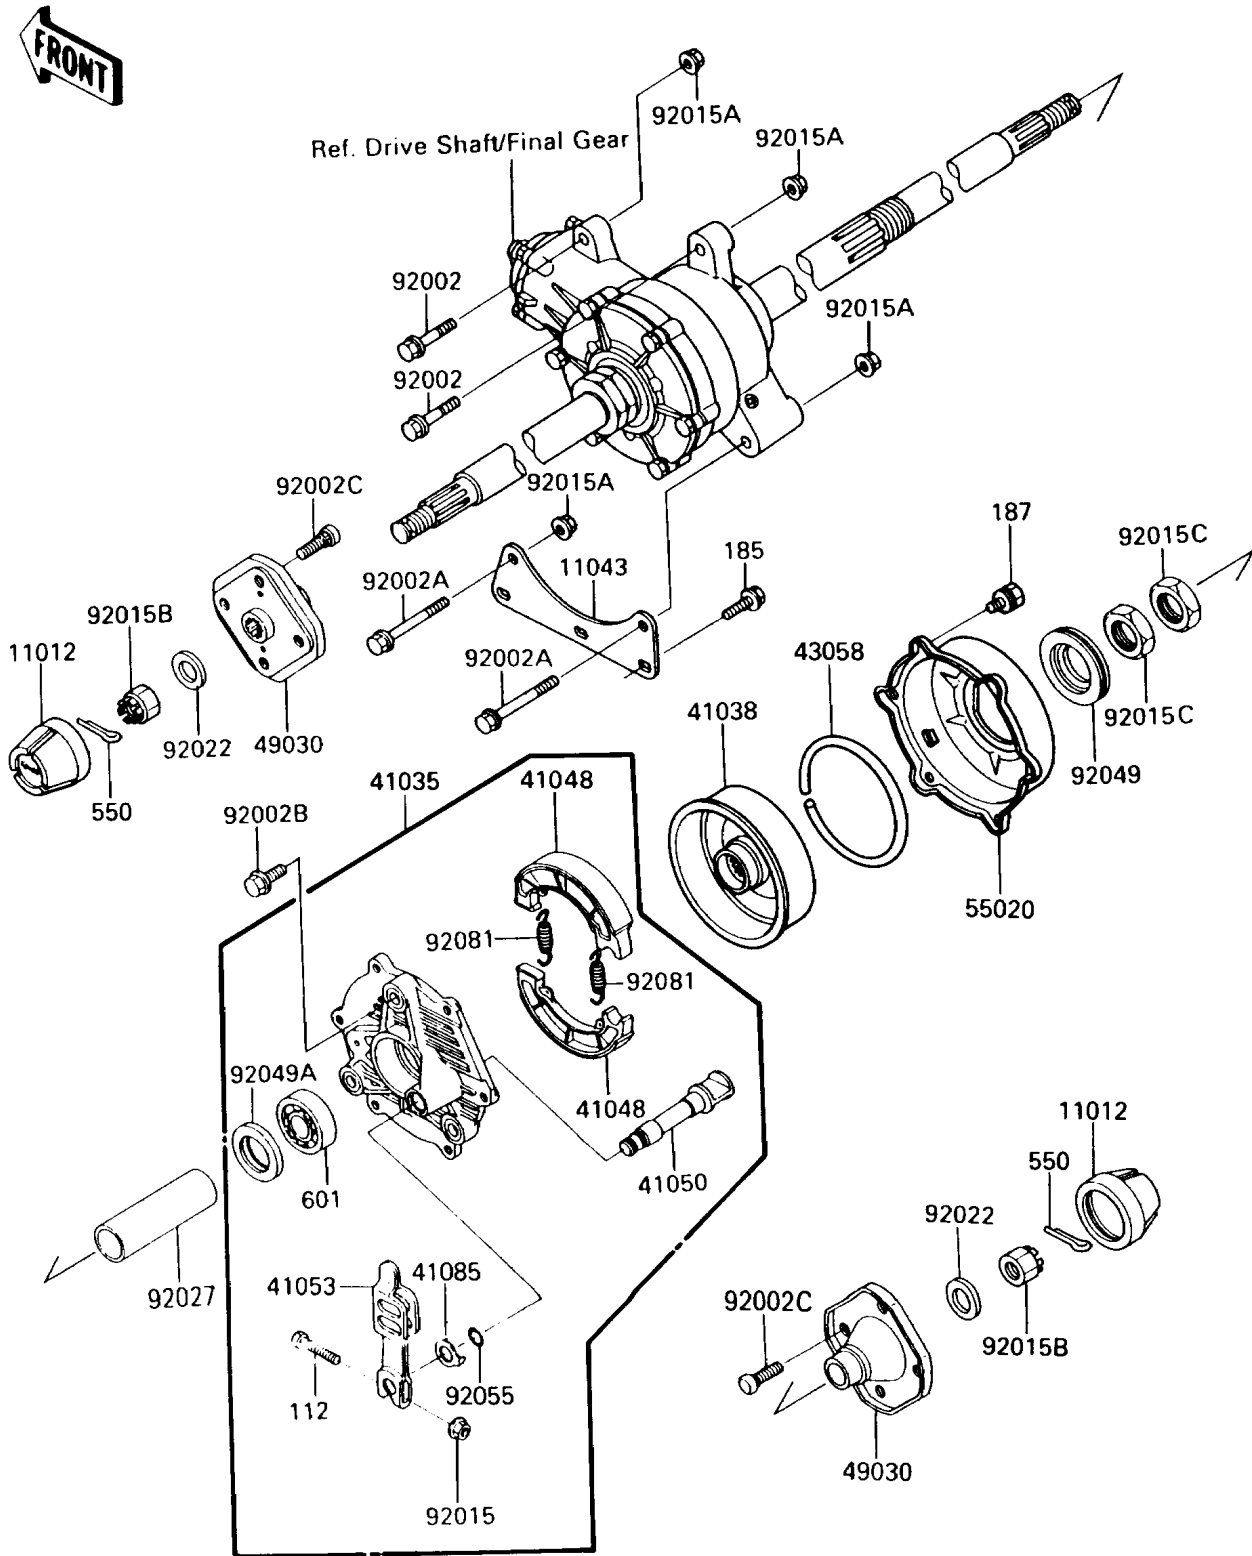

1987 Bayou 185 PARTS DIAGRAM

Rear Hub

F2240-0199

1987 Bayou 185 PARTS LIST

Rear Hub

ITEM NAME	PART NUMBER	QUANTITY
CAP,WHEEL (Ref # 11012)	11012-1519	1
BRACKET (Ref # 11043)	11043-1550	1
PANEL-ASSY-BRAKE,RR (Ref # 41035)	41035-1246	1
DRUM,REAR BRAKE (Ref # 41038)	41038-1177	1
SHOE-BRAKE (Ref # 41048)	41048-1058	1
CAM-BRAKE (Ref # 41050)	41050-1062	1
LEVER-BRAKE CAM (Ref # 41053)	41053-1056	1
INDICATOR (Ref # 41085)	41085-1053	1
RING,REAR BRAKE DRUM (Ref # 43058)	43058-1064	1
HUB,RR (Ref # 49030)	49030-1076	1
GUARD,RR BRAKE DRUM (Ref # 55020)	55020-1250	1
BOLT,FLANGED,10X38 (Ref # 92002)	92002-1313	1
BOLT,FLANGED,10X70 (Ref # 92002A)	92002-1315	1
BOLT,FLANGED,10X20 (Ref # 92002B)	92002-1368	1
BOLT,10MM (Ref # 92002C)	92002-1459	1
NUT,6MM (Ref # 92015)	41072-007	1
NUT,FLANGED,10MM (Ref # 92015A)	92015-1366	1
NUT,CASTLE,18MM (Ref # 92015B)	92015-1441	1
NUT,LOCK,32MM (Ref # 92015C)	92015-1493	1
WASHER,T=4.5 (Ref # 92022)	92022-1794	1
COLLAR,RR HUB,L=124.5 (Ref # 92027)	92027-1758	1
SEAL-OIL,RR BRAKE DRUM (Ref # 92049)	92049-1194	1
SEAL-OIL,REAR HUB (Ref # 92049A)	92049-4001	1
RING-O,16.8X2.4 (Ref # 92055)	92055-1258	1
SPRING,BRAKE SHOE (Ref # 92081)	42020-004	1
BOLT-UPSET (Ref # 112)	112H0640	1
BOLT-UPSET-WSP-SMALL (Ref # 185)	185H0818	1
BOLT-UPSET-WSP (Ref # 187)	187D0614	1
PIN-COTTER,4.0X30 (Ref # 550)	550D4030	1

1987 Bayou 185 PARTS LIST

Rear Hub

ITEM NAME	PART NUMBER	QUANTITY
BEARING-BALL,#6007UU (Ref # 601)	601A6007UU	1