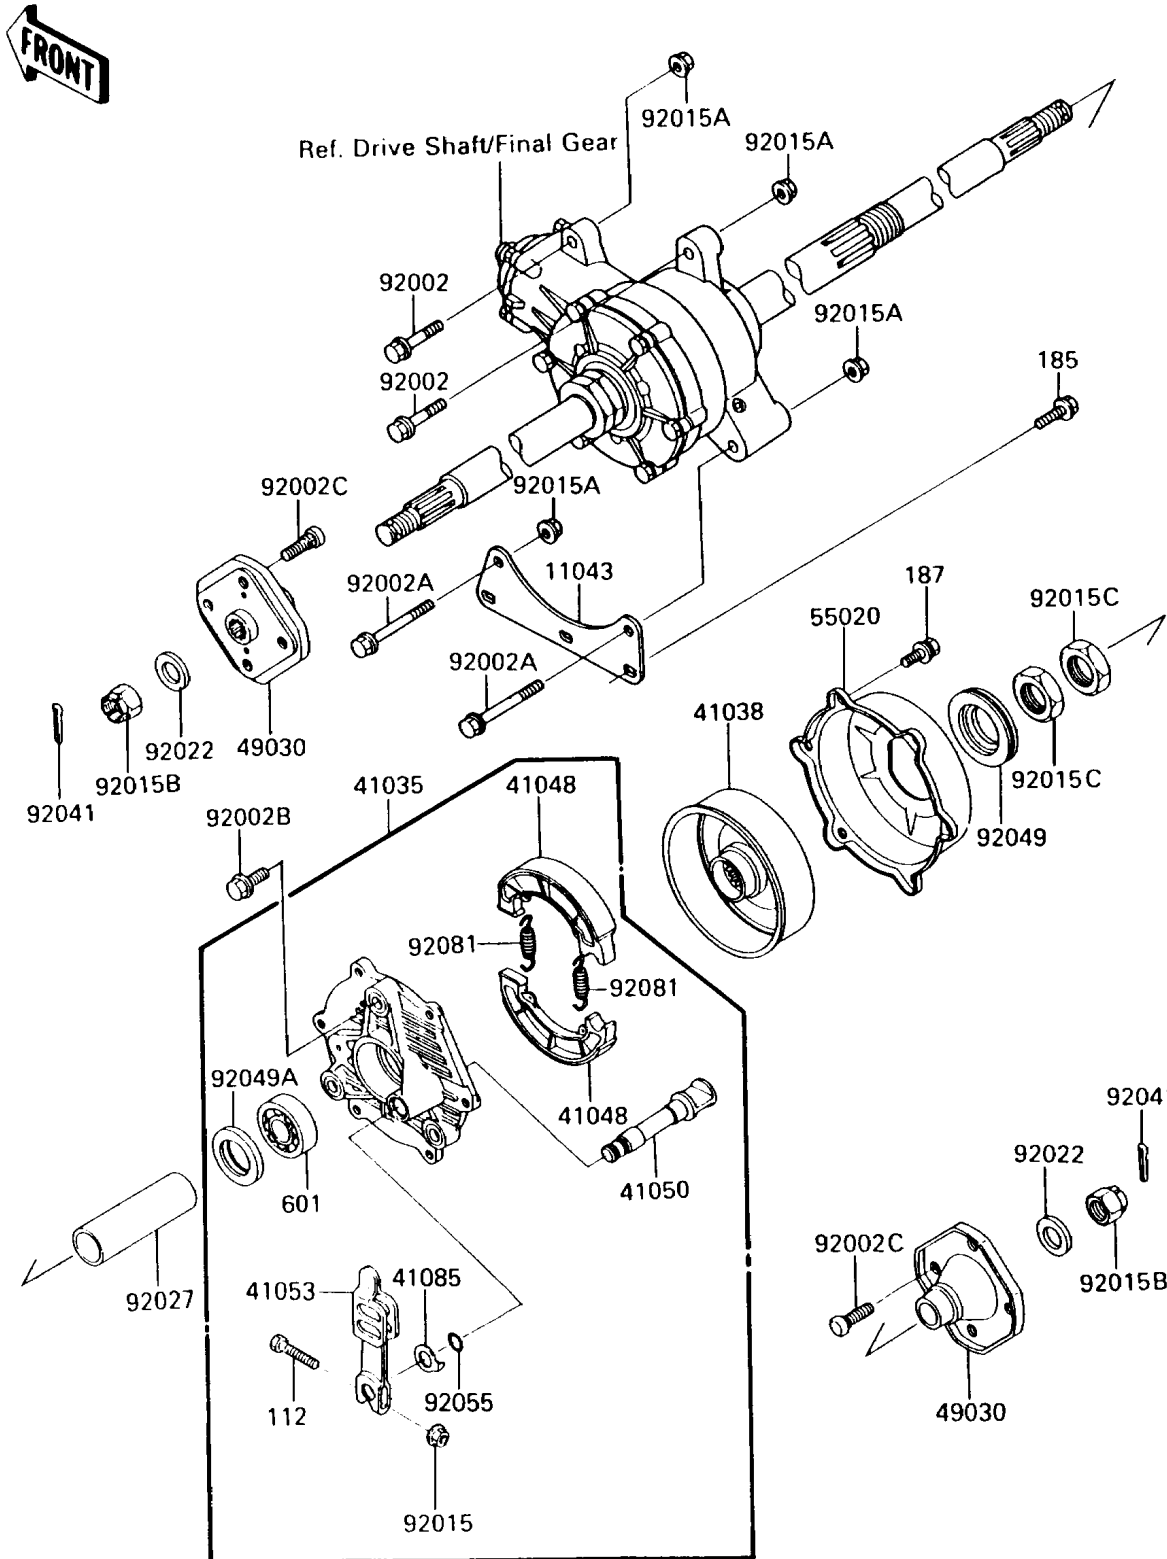

# 1986 Bayou 185 PARTS DIAGRAM

Rear Hub

F2240-0173

# 1986 Bayou 185 PARTS LIST

## Rear Hub

ITEM NAME	PART NUMBER	QUANTITY
BRACKET (Ref # 11043)	11043-1550	1
PANEL-ASSY-BRAKE,RR (Ref # 41035)	41035-1246	1
DRUM,RR BRAKE (Ref # 41038)	41038-1163	1
SHOE-BRAKE (Ref # 41048)	41048-1058	2
CAM-BRAKE (Ref # 41050)	41050-1062	1
LEVER-BRAKE CAM (Ref # 41053)	41053-1056	1
INDICATOR (Ref # 41085)	41085-1053	1
HUB,RR (Ref # 49030)	49030-1076	2
GUARD,RR BRAKE DRUM (Ref # 55020)	55020-1175	1
BOLT,FLANGED,10X38 (Ref # 92002)	92002-1313	2
BOLT,FLANGED,10X70 (Ref # 92002A)	92002-1315	2
BOLT,FLANGED,10X20 (Ref # 92002B)	92002-1368	3
BOLT,10MM (Ref # 92002C)	92002-1459	8
NUT,6MM (Ref # 92015)	41072-007	1
NUT,FLANGED,10MM (Ref # 92015A)	92015-1366	4
NUT,CASTLE,18MM (Ref # 92015B)	92015-1441	2
NUT,LOCK,32MM (Ref # 92015C)	92015-1493	2
WASHER,18.3X34X4.5 (Ref # 92022)	92022-1658	2
COLLAR,RR HUB,L=124.5 (Ref # 92027)	92027-1758	1
COTTER,4.0X35 (Ref # 92041)	92041-1053	2
SEAL-OIL,RR BRAKE DRUM (Ref # 92049)	92049-1194	1
SEAL-OIL,REAR HUB (Ref # 92049A)	92049-4001	1
RING-O,16.8X2.4 (Ref # 92055)	92055-1258	1
SPRING,BRAKE SHOE (Ref # 92081)	42020-004	2
BOLT-UPSET (Ref # 112)	112H0640	1
BOLT-UPSET-WSP-SMALL (Ref # 185)	185H0818	3
BOLT-UPSET-WSP (Ref # 187)	187D0614	6
BEARING-BALL,#6007UU (Ref # 601)	601A6007UU	1