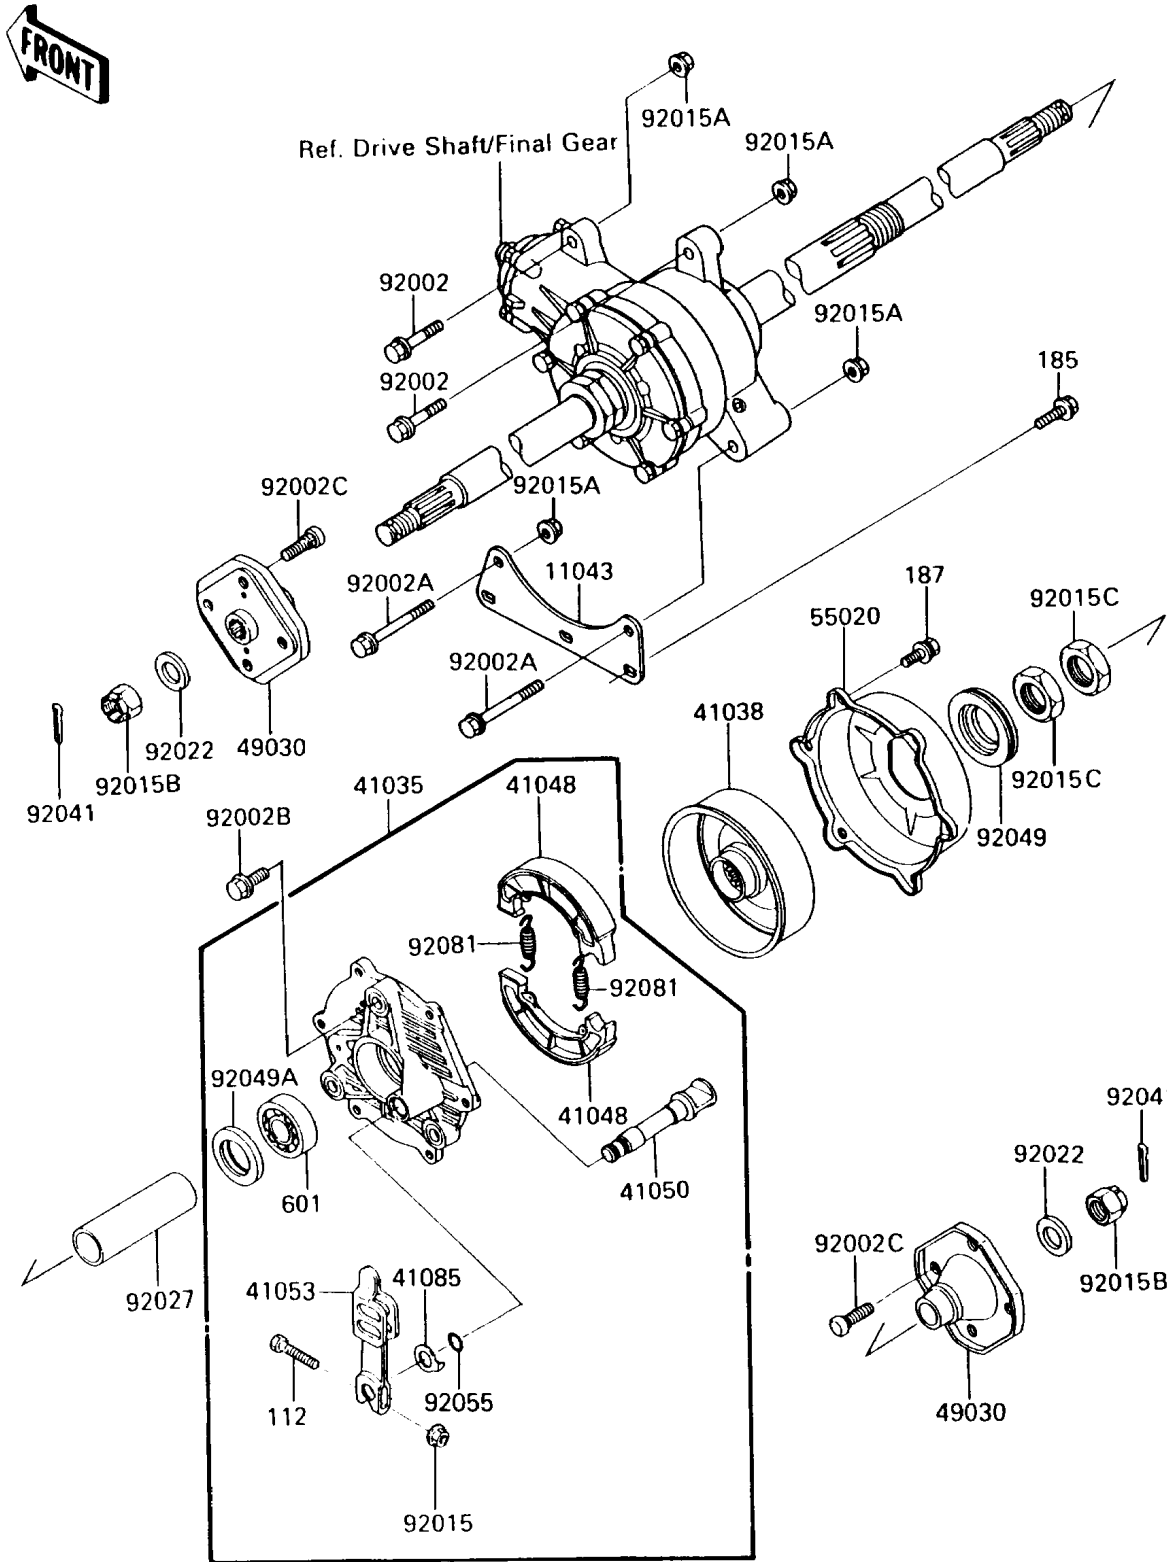

# 1986 Bayou 185 PARTS DIAGRAM

Rear Hub

F2240-0173

# 1986 Bayou 185 PARTS LIST

## Rear Hub

ITEM NAME	PART NUMBER	QUANTITY
BRACKET (Ref # 11043)	11043-1550	1
PANEL-ASSY-BRAKE,RR (Ref # 41035)	41035-1246	1
DRUM,RR BRAKE (Ref # 41038)	41038-1163	1
SHOE-BRAKE (Ref # 41048)	41048-1058	2
CAM-BRAKE (Ref # 41050)	41050-1062	1
LEVER-BRAKE CAM (Ref # 41053)	41053-1056	1
INDICATOR (Ref # 41085)	41085-1053	1
HUB,RR (Ref # 49030)	49030-1076	2
GUARD,RR BRAKE DRUM (Ref # 55020)	55020-1175	1
BOLT,FLANGED,10X38 (Ref # 92002)	92002-1313	2
BOLT,FLANGED,10X70 (Ref # 92002A)	92002-1315	2
BOLT,FLANGED,10X20 (Ref # 92002B)	92002-1368	3
BOLT,10MM (Ref # 92002C)	92002-1459	8
NUT,6MM (Ref # 92015)	41072-007	1
NUT,FLANGED,10MM (Ref # 92015A)	92015-1366	4
NUT,CASTLE,18MM (Ref # 92015B)	92015-1441	2
NUT,LOCK,32MM (Ref # 92015C)	92015-1493	2
WASHER,18.3X34X4.5 (Ref # 92022)	92022-1658	2
COLLAR,RR HUB,L=124.5 (Ref # 92027)	92027-1758	1
COTTER,4.0X35 (Ref # 92041)	92041-1053	2
SEAL-OIL,RR BRAKE DRUM (Ref # 92049)	92049-1194	1
SEAL-OIL,REAR HUB (Ref # 92049A)	92049-4001	1
RING-O,16.8X2.4 (Ref # 92055)	92055-1258	1
SPRING,BRAKE SHOE (Ref # 92081)	42020-004	2
BOLT-UPSET (Ref # 112)	112H0640	1
BOLT-UPSET-WSP-SMALL (Ref # 185)	185H0818	3
BOLT-UPSET-WSP (Ref # 187)	187D0614	6
BEARING-BALL,#6007UU (Ref # 601)	601A6007UU	1