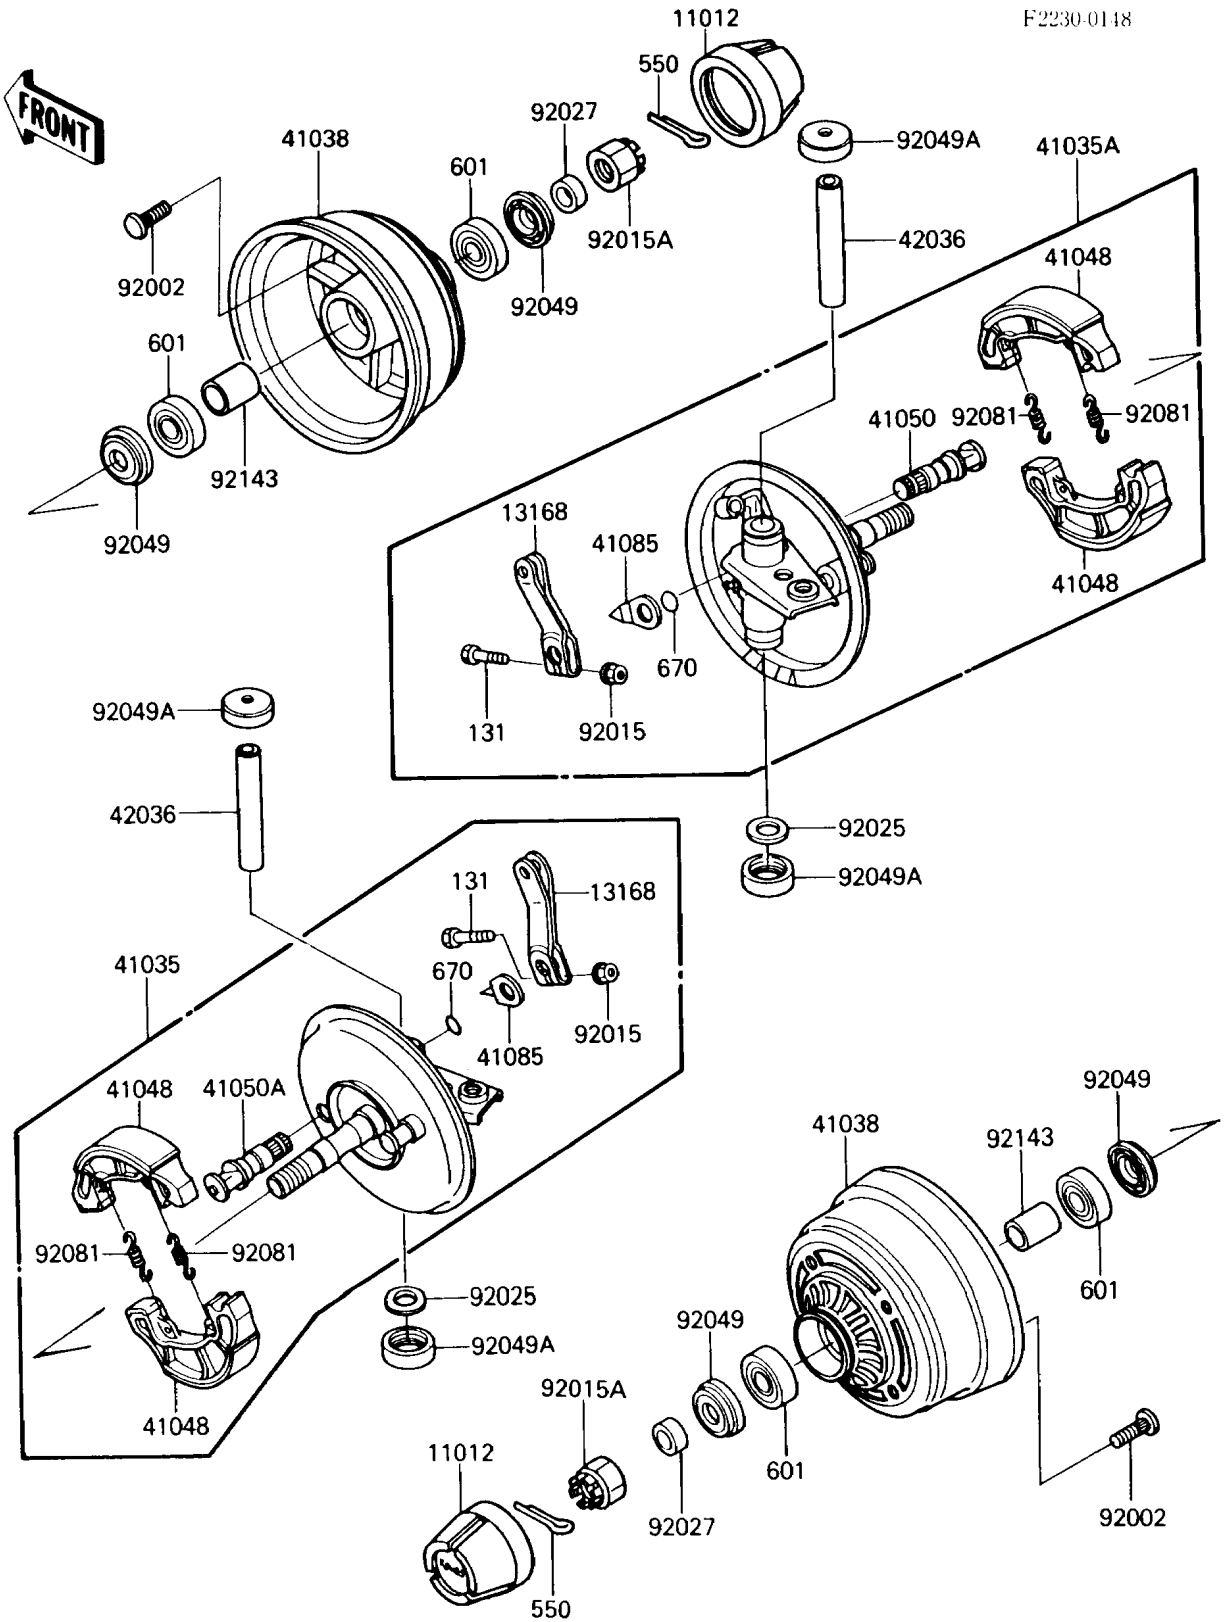

1988 Bayou 185 PARTS DIAGRAM

Front Hub

1988 Bayou 185 PARTS LIST

Front Hub

ITEM NAME	PART NUMBER	QUANTITY
CAP,WHEEL (Ref # 11012)	11012-1519	1
LEVER,BRAKE CAM (Ref # 13168)	13168-1317	1
PANEL-ASSY-BRAKE,LH (Ref # 41035)	41035-1217	1
PANEL-ASSY-BRAKE,RH (Ref # 41035A)	41035-1218	1
DRUM,FR BRAKE (Ref # 41038)	41038-1178	1
SHOE-BRAKE (Ref # 41048)	41048-1017	1
CAM-BRAKE,RH (Ref # 41050)	41050-1066	1
CAM-BRAKE,LH (Ref # 41050A)	41050-1068	1
INDICATOR (Ref # 41085)	41085-1056	1
SLEEVE, KNUCKLE,L=99.6 (Ref # 42036)	42036-1141	1
BOLT,10X30 (Ref # 92002)	92002-1388	1
NUT,FLANGED,6MM,BLACK (Ref # 92015)	92015-1237	1
NUT,16MM (Ref # 92015A)	92015-1455	1
SHIM,18X28.5X0.3 (Ref # 92025)	92025-1678	1
COLLAR,16.0X22X9.5 (Ref # 92027)	92027-1815	1
SEAL-OIL, KNUCKLE (Ref # 92049)	92049-1198	1
SEAL-OIL (Ref # 92049A)	92049-1318	1
SPRING,BRAKE SHOE (Ref # 92081)	92081-1985	1
COLLAR,17.2X22.2X31.5 (Ref # 92143)	92027-1988	1
BOLT-FLANGED (Ref # 131)	131H0635	1
PIN-COTTER,4.0X30 (Ref # 550)	550D4030	1
BEARING-BALL,#6203UUC3 (Ref # 601)	601B6203UU	1
O RING,15MM (Ref # 670)	670B2015	1