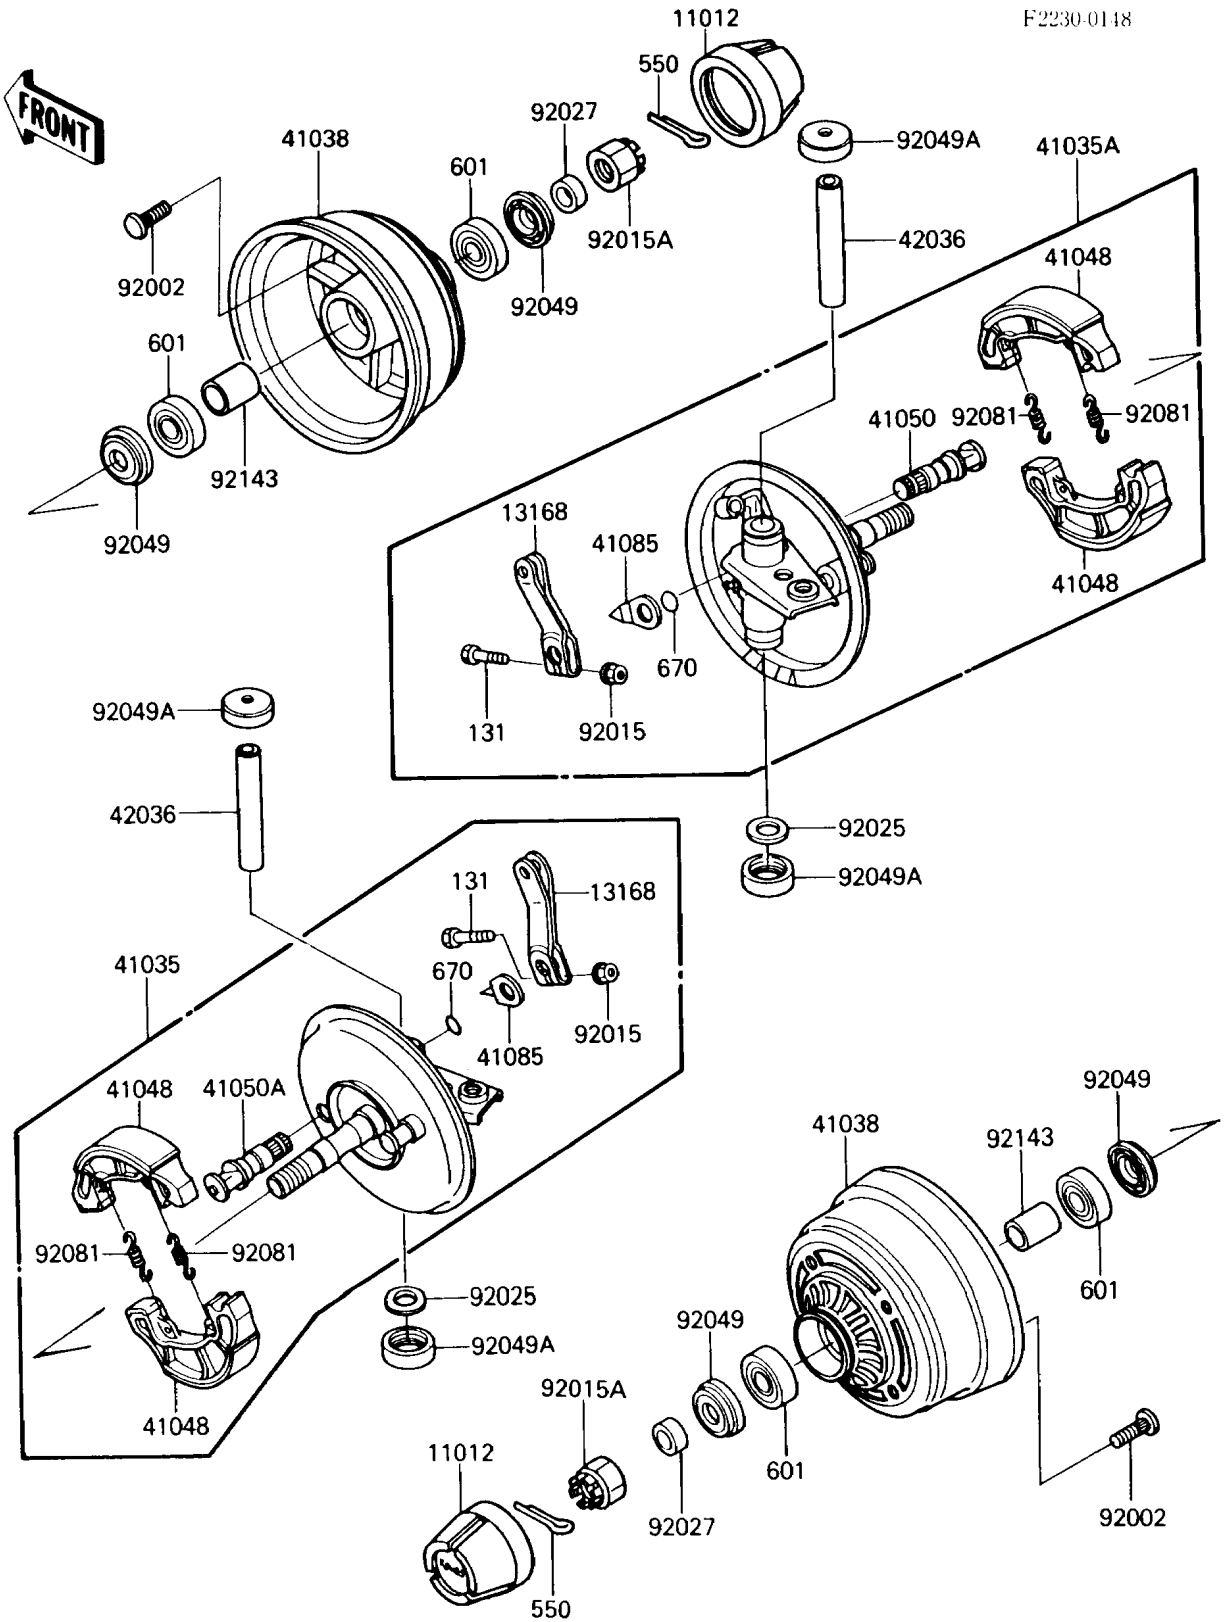

## 1987 Bayou 185 PARTS DIAGRAM

Front Hub

## 1987 Bayou 185 PARTS LIST

Front Hub

ITEM NAME	PART NUMBER	QUANTITY
CAP,WHEEL (Ref # 11012)	11012-1519	1
LEVER,BRAKE CAM (Ref # 13168)	13168-1317	1
PANEL-ASSY-BRAKE,LH (Ref # 41035)	41035-1217	1
PANEL-ASSY-BRAKE,RH (Ref # 41035A)	41035-1218	1
DRUM,FR BRAKE (Ref # 41038)	41038-1178	1
SHOE-BRAKE (Ref # 41048)	41048-1017	1
CAM-BRAKE,RH (Ref # 41050)	41050-1066	1
CAM-BRAKE,LH (Ref # 41050A)	41050-1068	1
INDICATOR (Ref # 41085)	41085-1056	1
SLEEVE, KNUCKLE,L=99.6 (Ref # 42036)	42036-1141	1
BOLT,10X30 (Ref # 92002)	92002-1388	1
NUT,FLANGED,6MM,BLACK (Ref # 92015)	92015-1237	1
NUT,16MM (Ref # 92015A)	92015-1455	1
SHIM,18X28.5X0.3 (Ref # 92025)	92025-1678	1
COLLAR,16.0X22X9.5 (Ref # 92027)	92027-1815	1
SEAL-OIL, KNUCKLE (Ref # 92049)	92049-1198	1
SEAL-OIL (Ref # 92049A)	92049-1318	1
SPRING,BRAKE SHOE (Ref # 92081)	92081-1985	1
COLLAR,17.2X22.2X31.5 (Ref # 92143)	92027-1988	1
BOLT-FLANGED (Ref # 131)	131H0635	1
PIN-COTTER,4.0X30 (Ref # 550)	550D4030	1
BEARING-BALL,#6203UUC3 (Ref # 601)	601B6203UU	1
O RING,15MM (Ref # 670)	670B2015	1