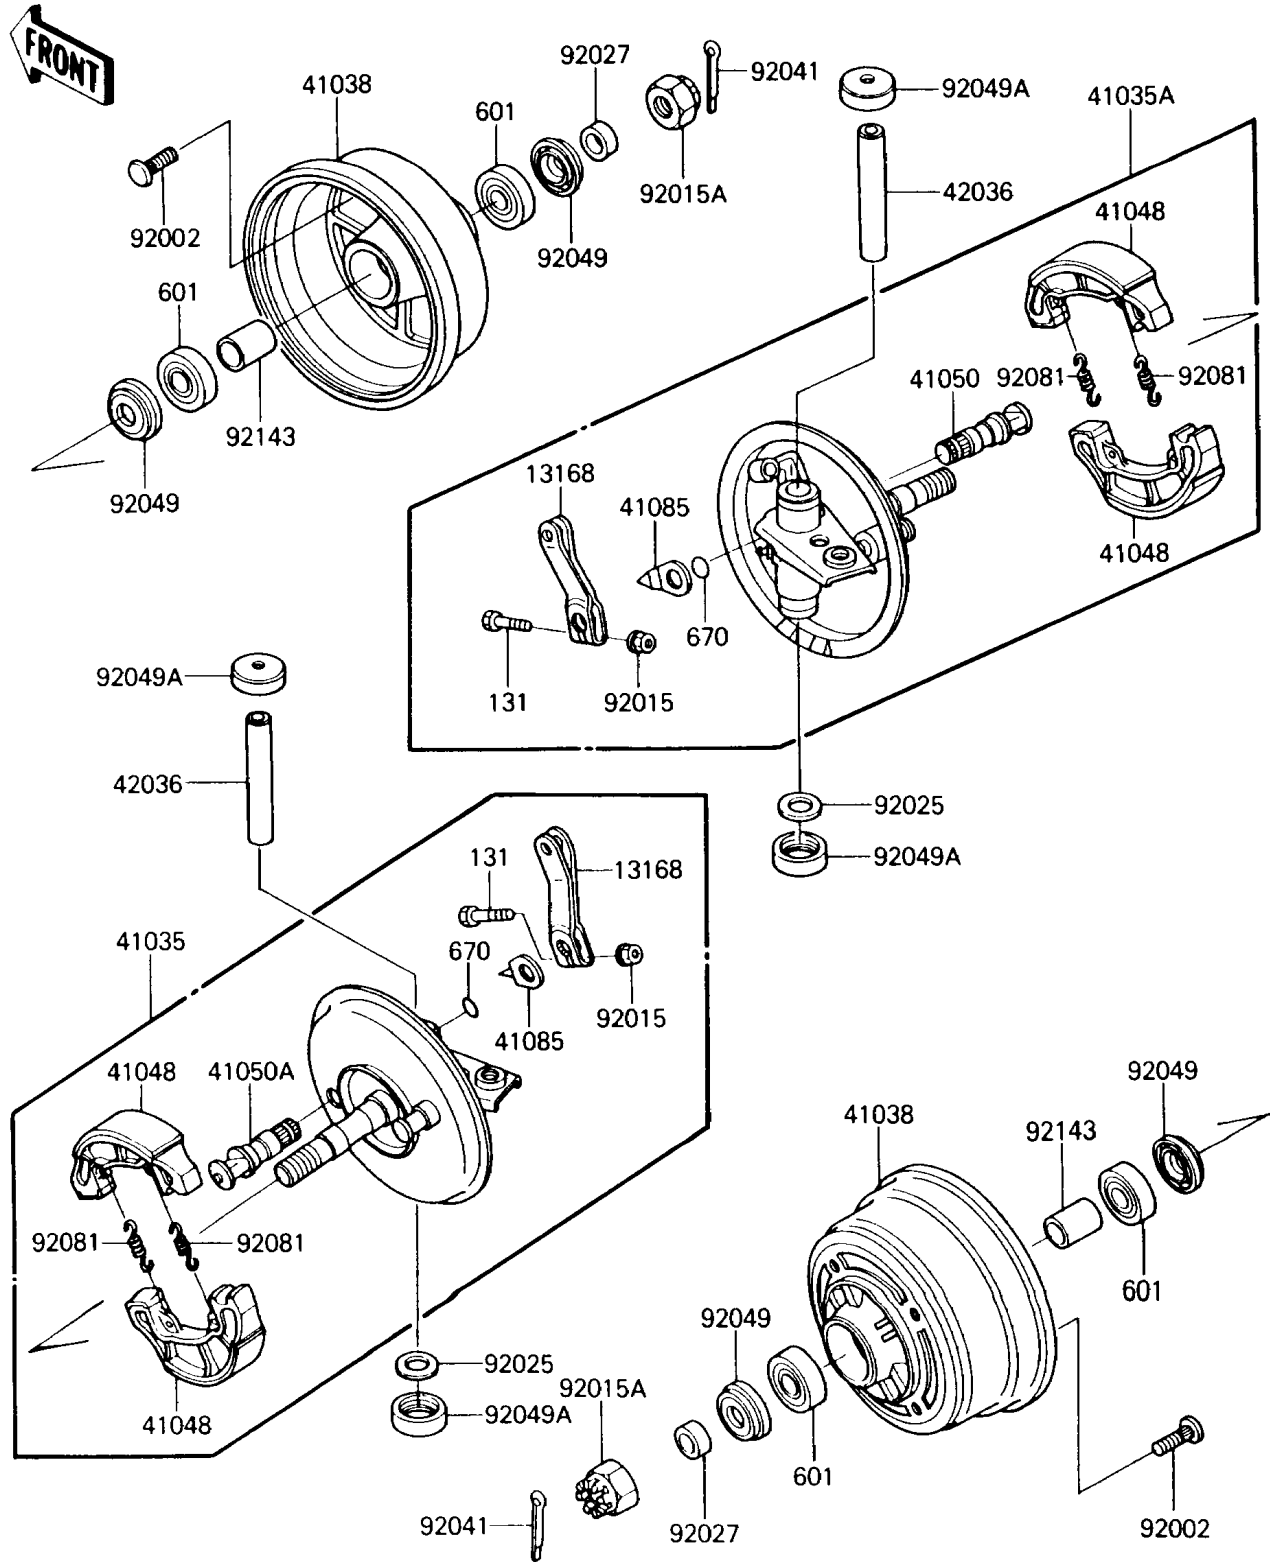

1986 Bayou 185 PARTS DIAGRAM

Front Hub

F2230-0138

1986 Bayou 185 PARTS LIST

Front Hub

ITEM NAME	PART NUMBER	QUANTITY
LEVER,BRAKE CAM (Ref # 13168)	13168-1317	2
PANEL-ASSY-BRAKE,LH (Ref # 41035)	41035-1204	1
PANEL-ASSY-BRAKE,RH (Ref # 41035A)	41035-1205	1
DRUM,FR BRAKE (Ref # 41038)	41038-1165	2
SHOE-BRAKE (Ref # 41048)	41048-1017	4
CAM-BRAKE,RH (Ref # 41050)	41050-1066	1
CAM-BRAKE,LH (Ref # 41050A)	41050-1068	1
INDICATOR (Ref # 41085)	41085-1056	2
SLEEVE, KNUCKLE,L=99.6 (Ref # 42036)	42036-1141	2
BOLT,10X30 (Ref # 92002)	92002-1388	8
NUT,FLANGED,6MM,BLACK (Ref # 92015)	92015-1237	2
NUT,16MM (Ref # 92015A)	92015-1455	2
SHIM,18X28.5X0.3 (Ref # 92025)	92025-1678	2
COLLAR,16.0X22X9.5 (Ref # 92027)	92027-1815	2
COTTER,4.0X35 (Ref # 92041)	92041-1053	2
SEAL-OIL (Ref # 92049)	92049-1197	4
SEAL-OIL, KNUCKLE (Ref # 92049A)	92049-1198	4
SPRING,BRAKE SHOE (Ref # 92081)	92081-1985	4
COLLAR,17.2X22.2X31.5 (Ref # 92143)	92027-1988	2
BOLT-FLANGED (Ref # 131)	131H0635	2
BEARING-BALL,#6203UU (Ref # 601)	601A6203UU	4
O RING,15MM (Ref # 670)	670B2015	2