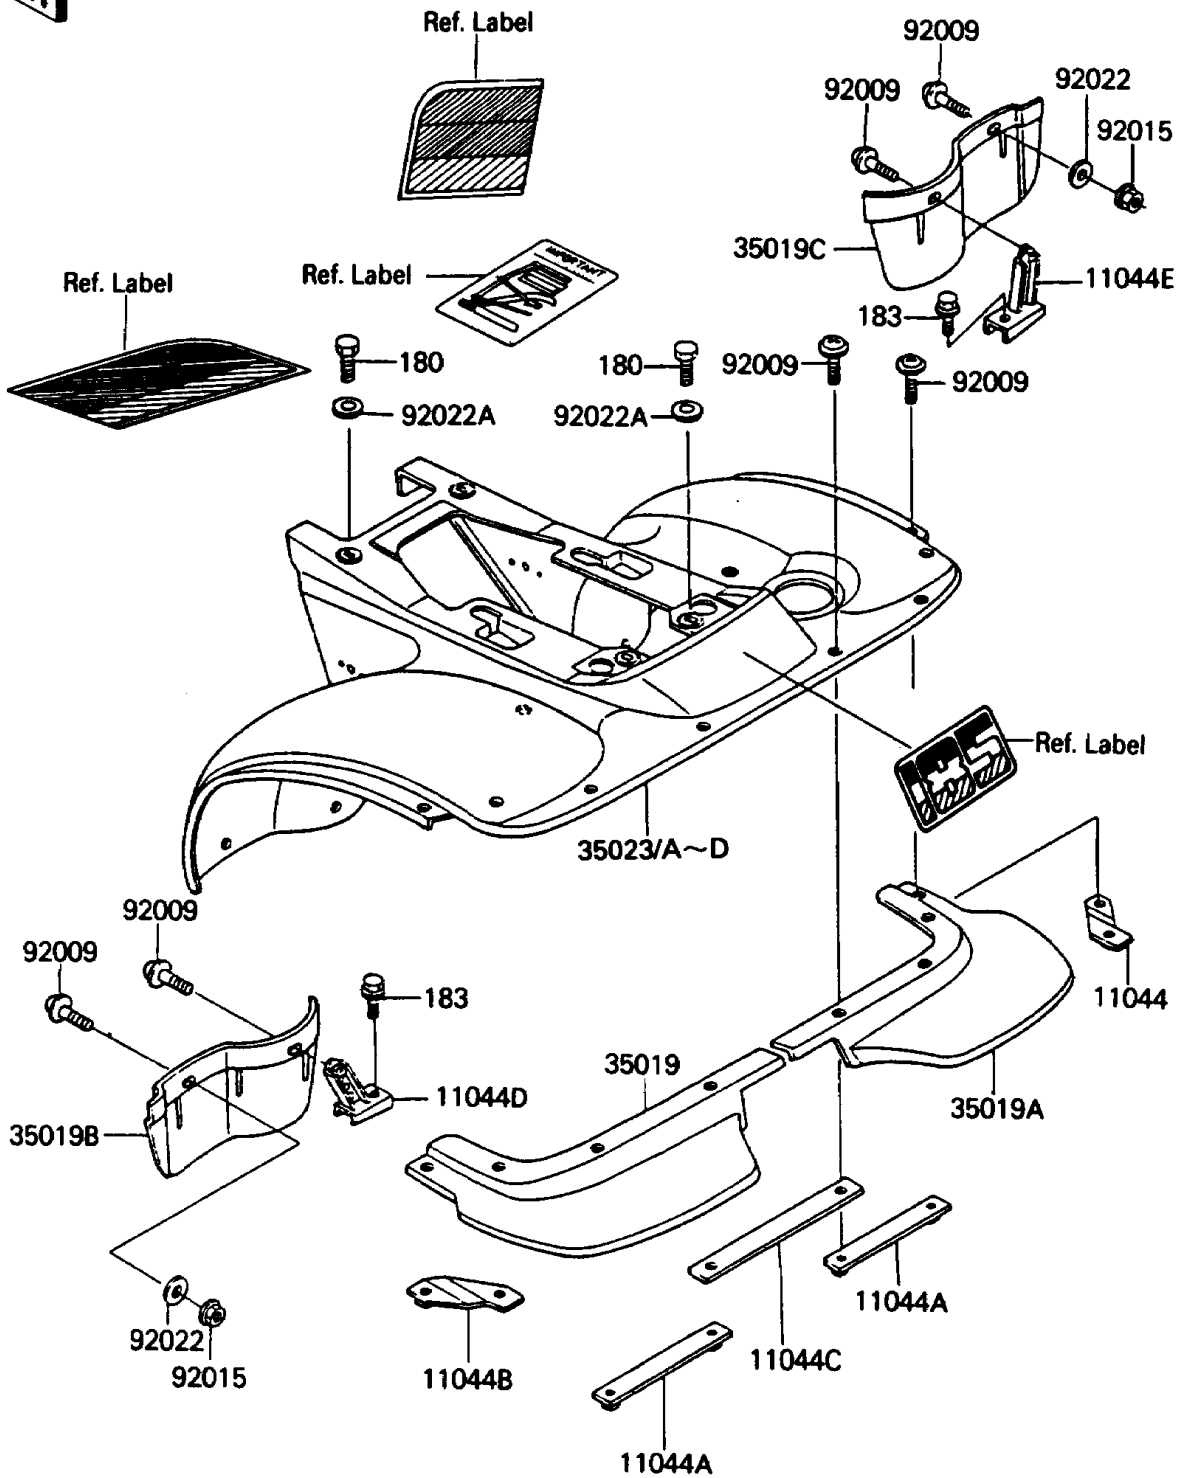

1988 Bayou 185 PARTS DIAGRAM

Rear Fender(s)

F2172-0003

1988 Bayou 185 PARTS LIST

Rear Fender(s)

ITEM NAME	PART NUMBER	QUANTITY
BRACKET,RR FLAP,RH (Ref # 11044)	11043-1834	1
BRACKET,RR FLAP (Ref # 11044A)	11043-1835	1
BRACKET,RR FLAP,LH (Ref # 11044B)	11043-1945	1
BRACKET,RR FLAP (Ref # 11044C)	11043-1946	1
BRACKET,FLAP,LH (Ref # 11044D)	11044-1629	1
BRACKET,FLAP,RH (Ref # 11044E)	11044-1630	1
FLAP,RR,LH (Ref # 35019)	35019-1123	1
FLAP,RR,RH (Ref # 35019A)	35019-1134	1
FLAP,LH (Ref # 35019B)	35019-1143	1
FLAP,RH (Ref # 35019C)	35019-1144	1
FENDER-REAR,P.WHITE (Ref # 35023A)	35023-1140-6F	1
SCREW,6X14 (Ref # 92009)	92009-1288	1
NUT,LOCK,6MM,BLACK (Ref # 92015)	92015-1191	1
WASHER,6.5X20X1.6 (Ref # 92022)	92022-125	1
WASHER,7X24X1.6 (Ref # 92022A)	92022-228	1
BOLT-UPSET-WS (Ref # 180)	180B0618	1
BOLT-UPSET-WS-SMALL (Ref # 183)	183B0816	1