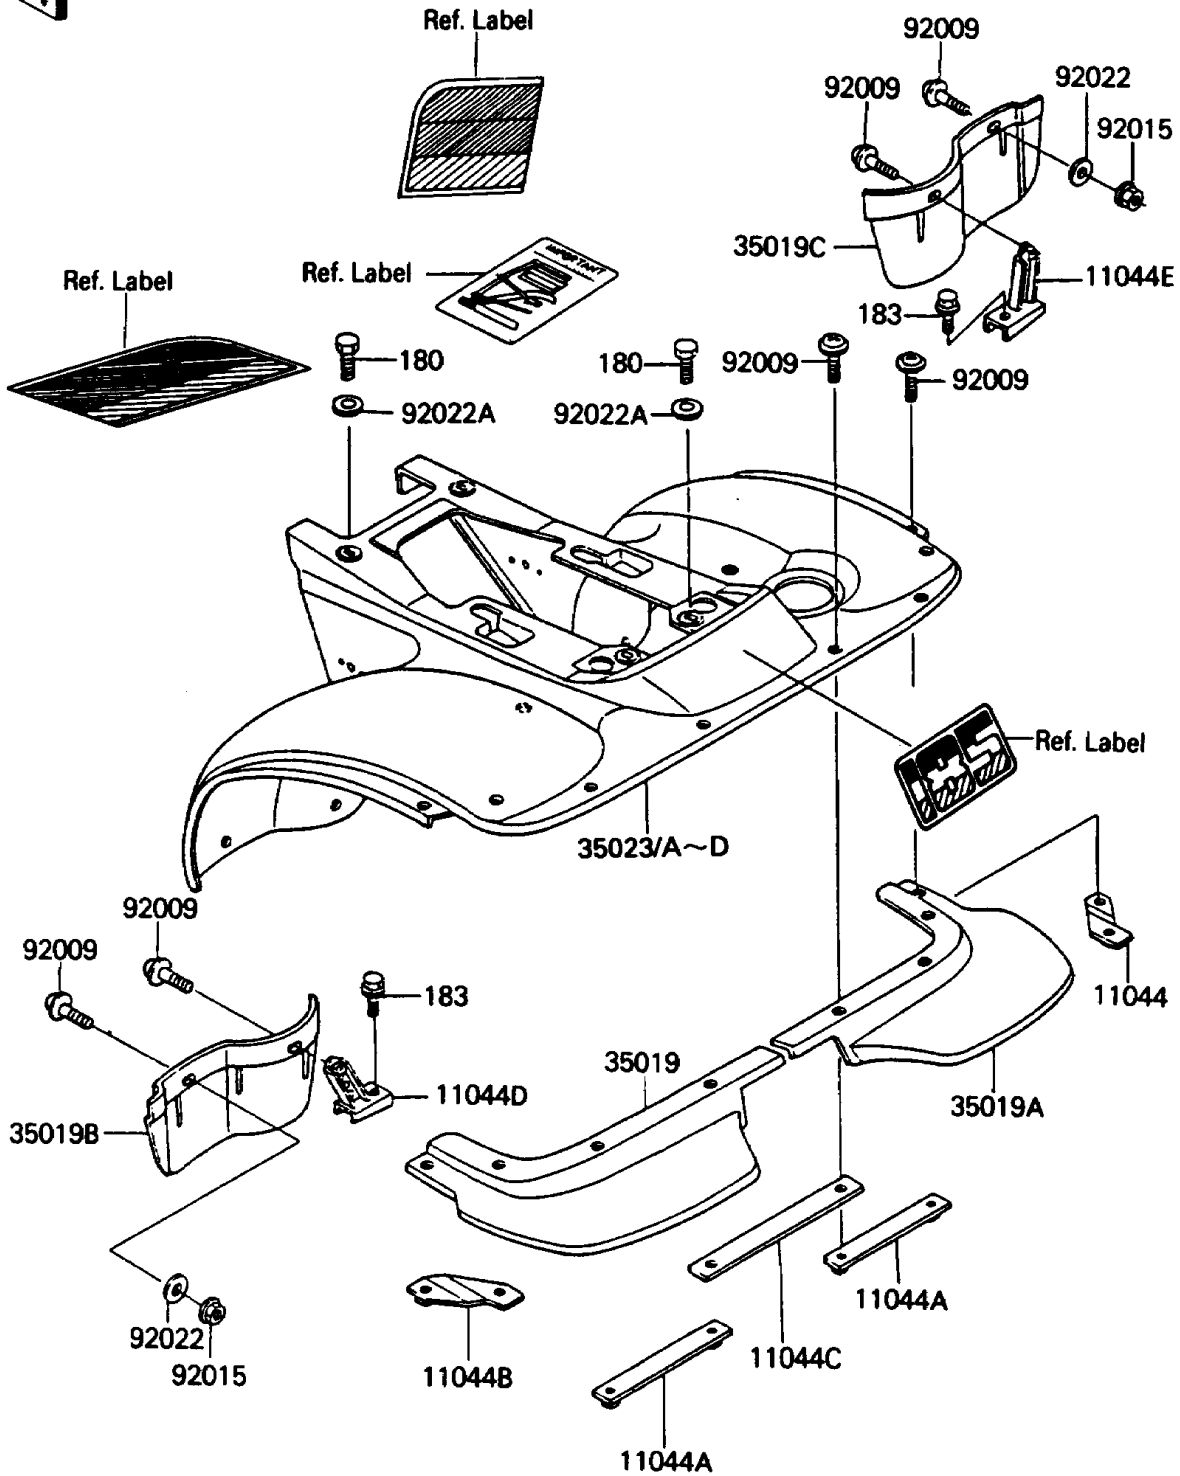

1987 Bayou 185 PARTS DIAGRAM

Rear Fender(s)

F2172-0003

1987 Bayou 185 PARTS LIST

Rear Fender(s)

ITEM NAME	PART NUMBER	QUANTITY
BRACKET,RR FLAP,RH (Ref # 11044)	11043-1834	1
BRACKET,RR FLAP (Ref # 11044A)	11043-1835	1
BRACKET,RR FLAP,LH (Ref # 11044B)	11043-1945	1
BRACKET,RR FLAP (Ref # 11044C)	11043-1946	1
BRACKET,FLAP,LH (Ref # 11044D)	11044-1629	1
BRACKET,FLAP,RH (Ref # 11044E)	11044-1630	1
FLAP,RR,LH (Ref # 35019)	35019-1123	1
FLAP,RR,RH (Ref # 35019A)	35019-1134	1
FLAP,LH (Ref # 35019B)	35019-1143	1
FLAP,RH (Ref # 35019C)	35019-1144	1
FENDER-REAR,EBONY (Ref # 35023)	35023-1140-6C	1
FENDER-REAR,F.RED (Ref # 35023B)	35023-1140-6L	1
FENDER-REAR,EBONY (Ref # 35023C)	35023-1159-6C	1
FENDER-REAR,F.RED (Ref # 35023D)	35023-1159-6L	1
SCREW,6X14 (Ref # 92009)	92009-1288	1
NUT,LOCK,6MM,BLACK (Ref # 92015)	92015-1191	1
WASHER,6.5X20X1.6 (Ref # 92022)	92022-125	1
WASHER,7X24X1.6 (Ref # 92022A)	92022-228	1
BOLT-UPSET-WS (Ref # 180)	180B0618	1
BOLT-UPSET-WS-SMALL (Ref # 183)	183B0816	1