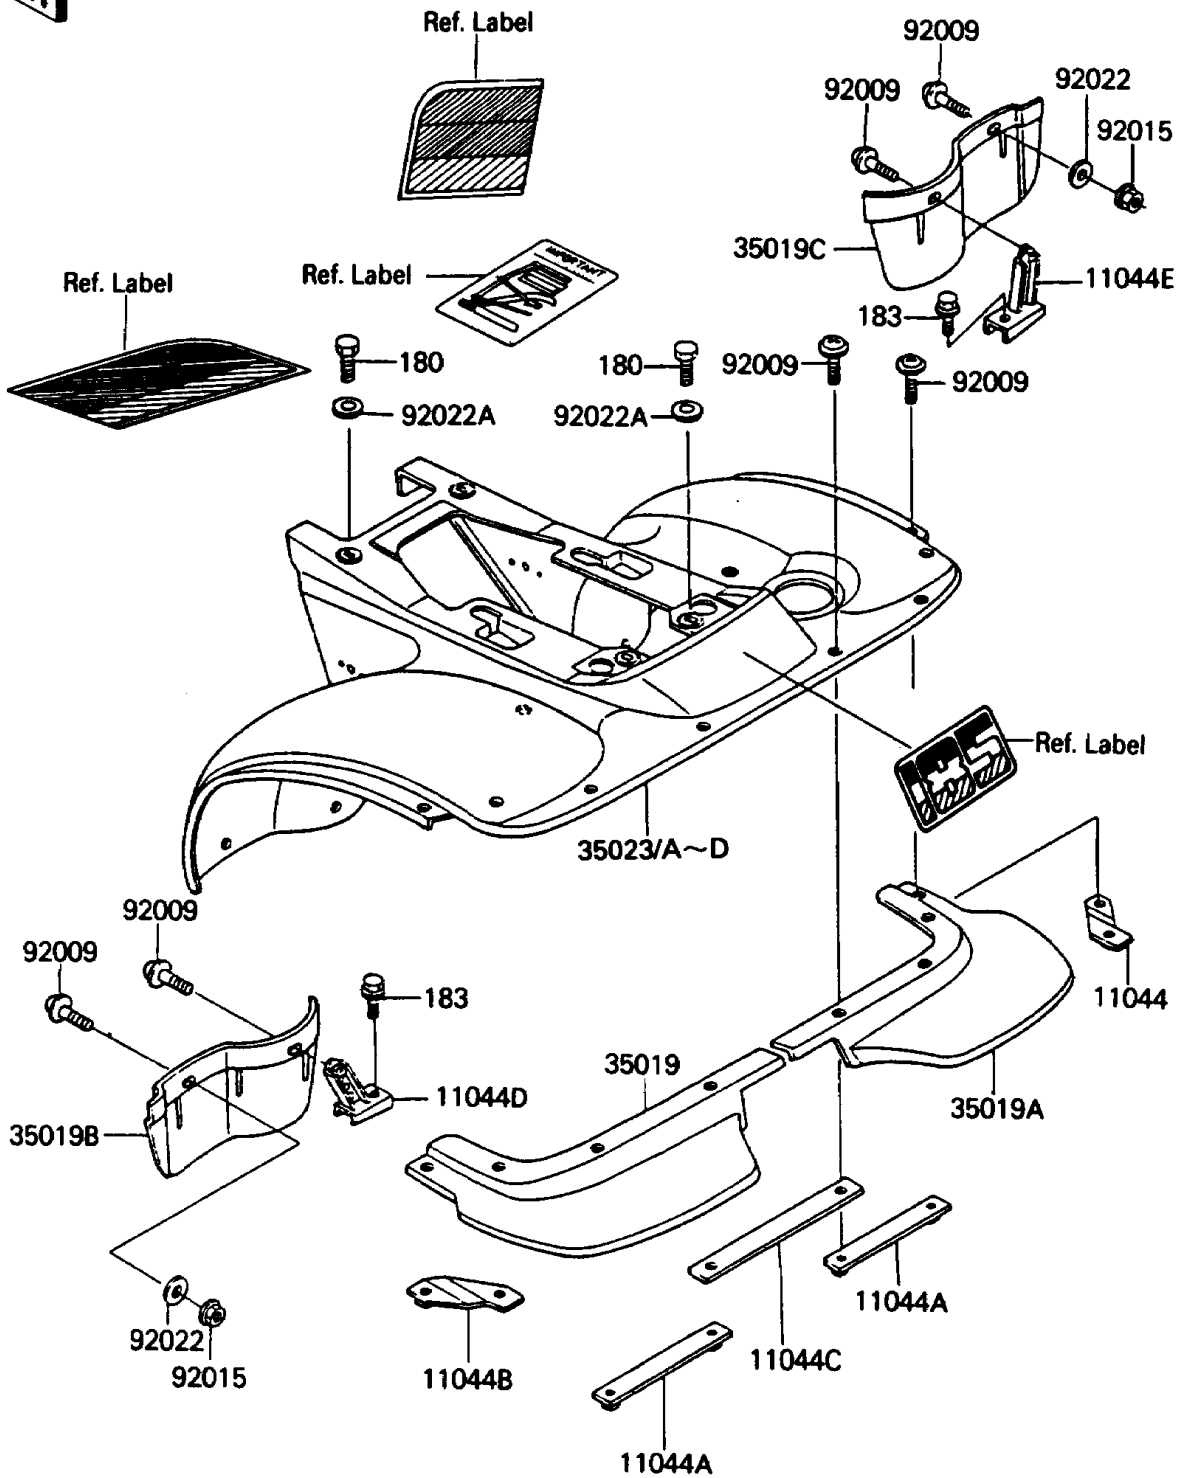

# 1986 Bayou 185 PARTS DIAGRAM

Rear Fender(s)

F2172-0003

# 1986 Bayou 185 PARTS LIST

Rear Fender(s)

ITEM NAME	PART NUMBER	QUANTITY
BRACKET,RR FLAP,RH (Ref # 11044)	11043-1834	1
BRACKET,RR FLAP (Ref # 11044A)	11043-1835	2
BRACKET,RR FLAP,LH (Ref # 11044B)	11043-1945	1
BRACKET,RR FLAP (Ref # 11044C)	11043-1946	1
BRACKET,FLAP,LH (Ref # 11044D)	11044-1629	1
BRACKET,FLAP,RH (Ref # 11044E)	11044-1630	1
FLAP,RR,LH (Ref # 35019)	35019-1123	1
FLAP,RR,RH (Ref # 35019A)	35019-1134	1
FLAP,LH (Ref # 35019B)	35019-1143	1
FLAP,RH (Ref # 35019C)	35019-1144	1
FENDER-REAR,EBONY (Ref # 35023)	35023-1140-6C	1
FENDER-REAR,F.RED (Ref # 35023B)	35023-1140-6L	1
FENDER-REAR,EBONY (Ref # 35023C)	35023-1159-6C	1
FENDER-REAR,F.RED (Ref # 35023D)	35023-1159-6L	1
SCREW,6X14 (Ref # 92009)	92009-1288	12
NUT,LOCK,6MM,BLACK (Ref # 92015)	92015-1191	2
WASHER,6.5X20X1.6 (Ref # 92022)	92022-125	2
WASHER,7X24X1.6 (Ref # 92022A)	92022-228	4
BOLT-UPSET-WS (Ref # 180)	180B0618	4
BOLT-UPSET-WS-SMALL (Ref # 183)	183B0816	2