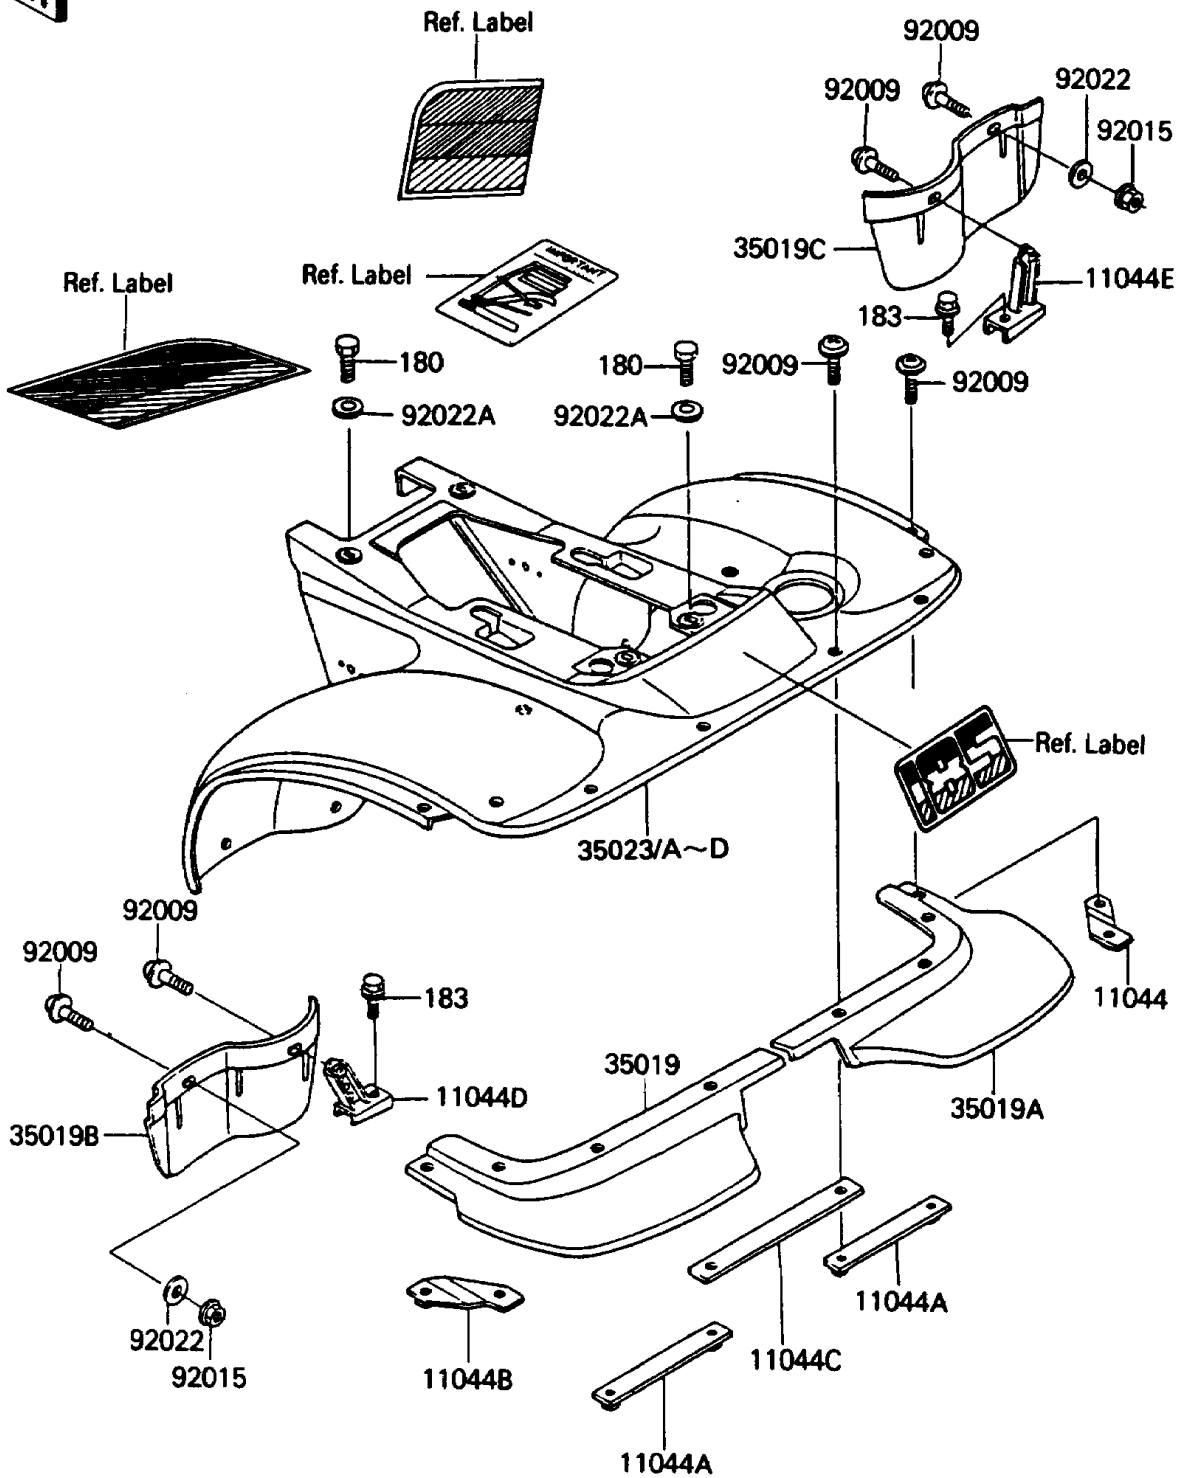

1986 Bayou 185 PARTS DIAGRAM

Rear Fender(s)

F2172-0003

1986 Bayou 185 PARTS LIST

Rear Fender(s)

ITEM NAME	PART NUMBER	QUANTITY
BRACKET,RR FLAP,RH (Ref # 11044)	11043-1834	1
BRACKET,RR FLAP (Ref # 11044A)	11043-1835	2
BRACKET,RR FLAP,LH (Ref # 11044B)	11043-1945	1
BRACKET,RR FLAP (Ref # 11044C)	11043-1946	1
BRACKET,FLAP,LH (Ref # 11044D)	11044-1629	1
BRACKET,FLAP,RH (Ref # 11044E)	11044-1630	1
FLAP,RR,LH (Ref # 35019)	35019-1123	1
FLAP,RR,RH (Ref # 35019A)	35019-1134	1
FLAP,LH (Ref # 35019B)	35019-1143	1
FLAP,RH (Ref # 35019C)	35019-1144	1
FENDER-REAR,EBONY (Ref # 35023)	35023-1140-6C	1
FENDER-REAR,F.RED (Ref # 35023B)	35023-1140-6L	1
FENDER-REAR,EBONY (Ref # 35023C)	35023-1159-6C	1
FENDER-REAR,F.RED (Ref # 35023D)	35023-1159-6L	1
SCREW,6X14 (Ref # 92009)	92009-1288	12
NUT,LOCK,6MM,BLACK (Ref # 92015)	92015-1191	2
WASHER,6.5X20X1.6 (Ref # 92022)	92022-125	2
WASHER,7X24X1.6 (Ref # 92022A)	92022-228	4
BOLT-UPSET-WS (Ref # 180)	180B0618	4
BOLT-UPSET-WS-SMALL (Ref # 183)	183B0816	2